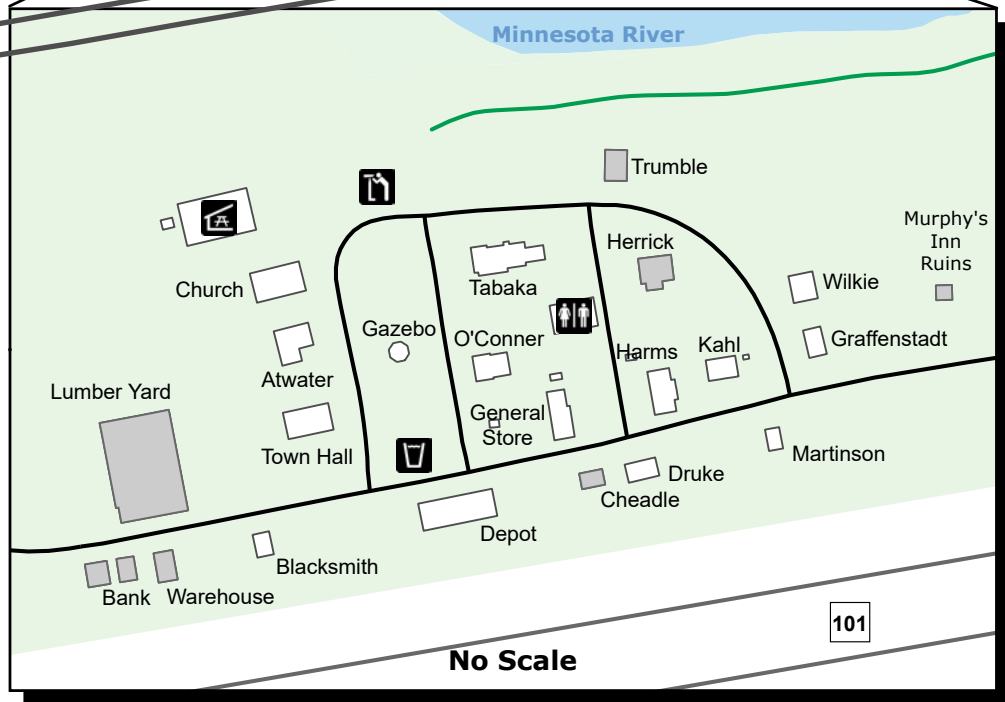

# THE LANDING MINNESOTA RIVER HERITAGE PARK

threeriversparks.org

## LEGEND:

Updated: 1/11/2017

- |  |                                  |  |                            |
|--|----------------------------------|--|----------------------------|
|  | drinking water                   |  | toilet                     |
|  | exterior exhibit only            |  | viewing area               |
|  | parking                          |  | visitor center/information |
|  | pasture                          |  | unpaved hike trail - 1.1mi |
|  | picnic area - reservable shelter |  | road                       |
|  | restroom                         |  | park boundary              |
|  |                                  |  | water body                 |