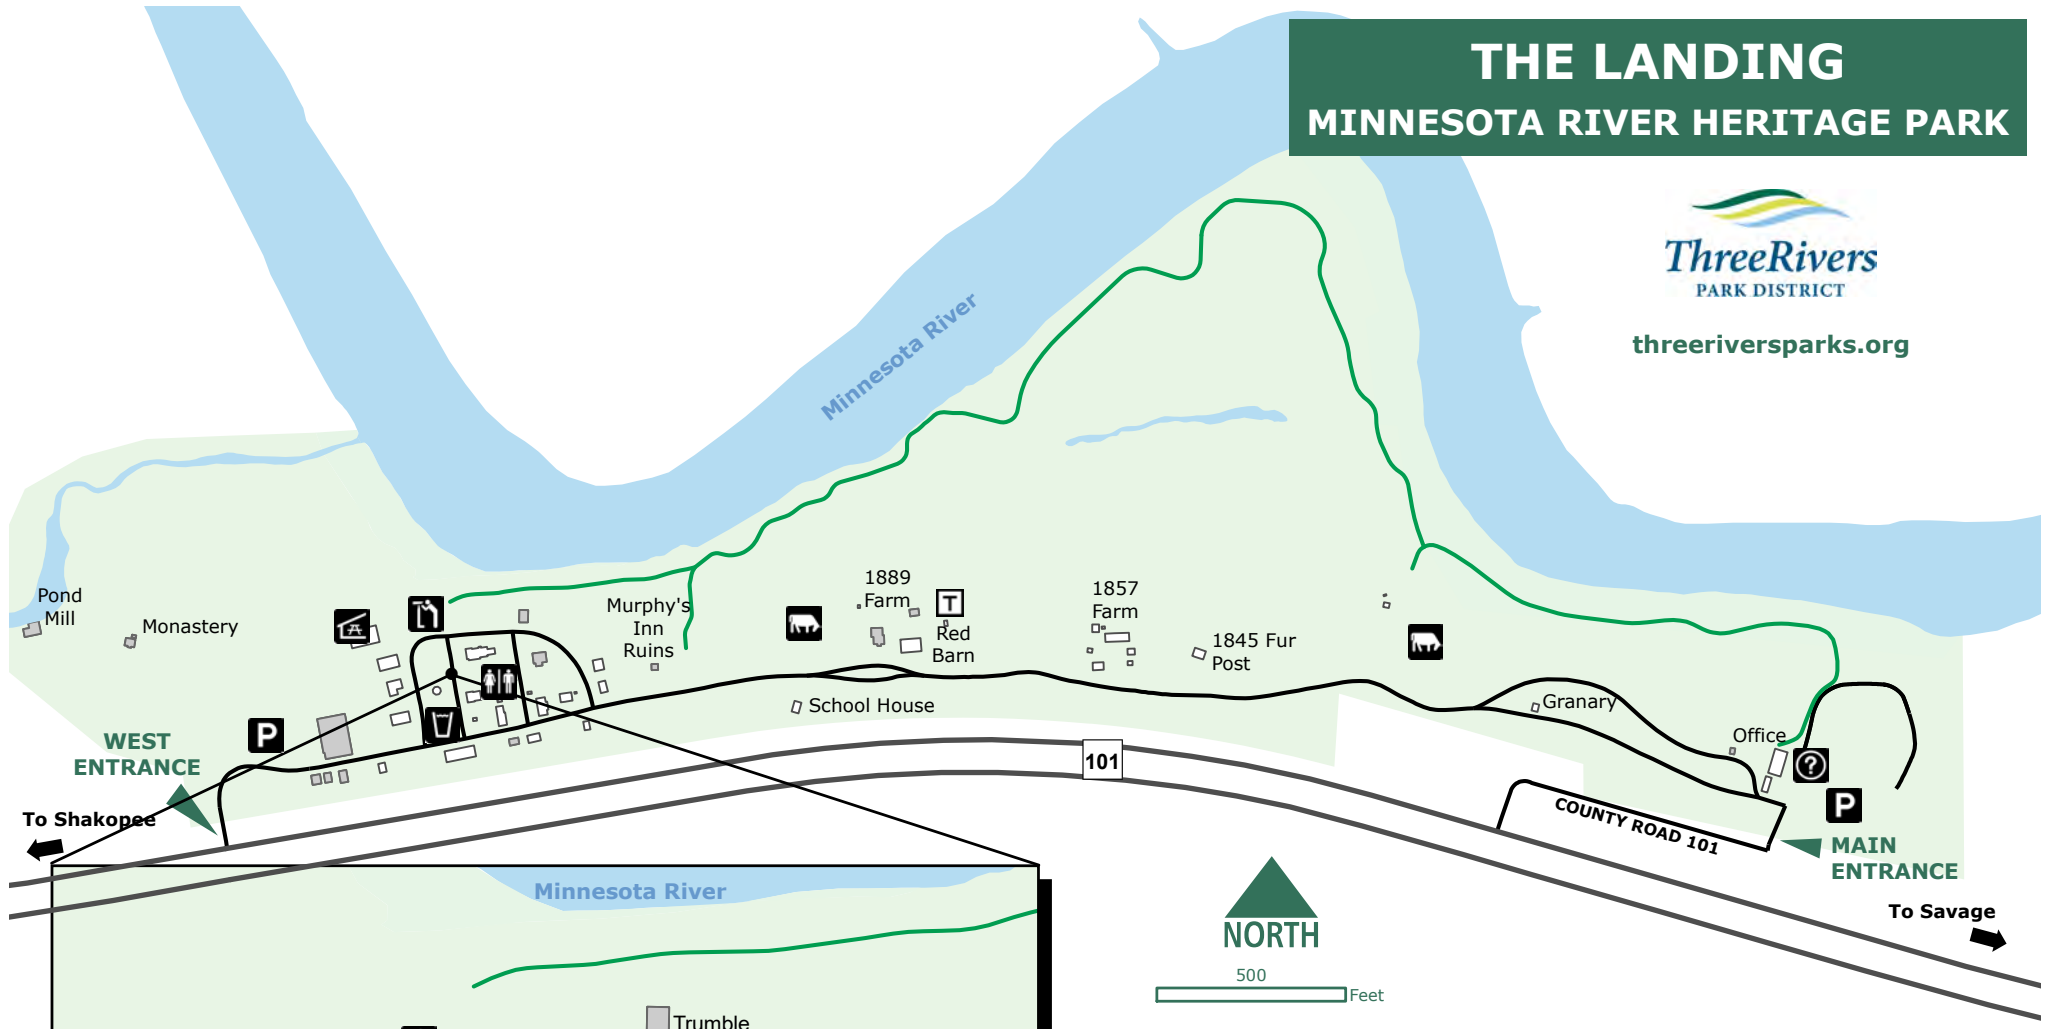

# THE LANDING MINNESOTA RIVER HERITAGE PARK

threeriversparks.org

## LEGEND:

Updated: 1/11/2017

- |  |                                  |  |                            |
|--|----------------------------------|--|----------------------------|
|  | drinking water                   |  | toilet                     |
|  | exterior exhibit only            |  | viewing area               |
|  | parking                          |  | visitor center/information |
|  | pasture                          |  | unpaved hike trail - 1.1mi |
|  | picnic area - reservable shelter |  | road                       |
|  | restroom                         |  | park boundary              |
|  |                                  |  | water body                 |