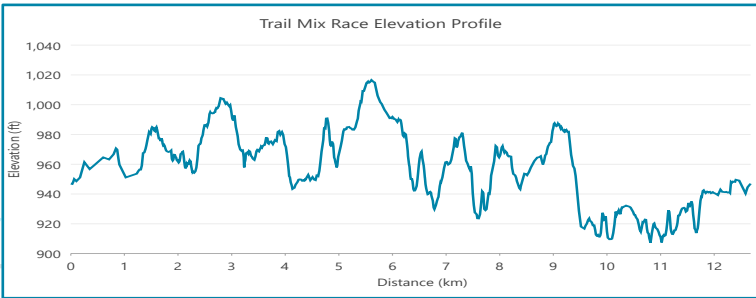

# LAKE REBECCA PARK RESERVE

**Race Details:**  
 50K Ultra – four loops (approx. 31 miles)  
 25K – two loops (approx. 15.5 miles)  
 12.5K – one loop (approx. 7.75 miles)  
 6K – two loops (approx. 3.75 miles)

## LEGEND:

Updated: 4/11/2024

- Main Race Route
- 6K Race Route
- ▶ Direction of Travel
- Aid Station
- R Mix-it-Up Village Start/Finish
- Kilometer Marker
- ▲▲▲ Group Camp
- P Parking
- + First Aid
- Road
- Water
- Wetland
- Wooded
- Park Boundary
- Private Property