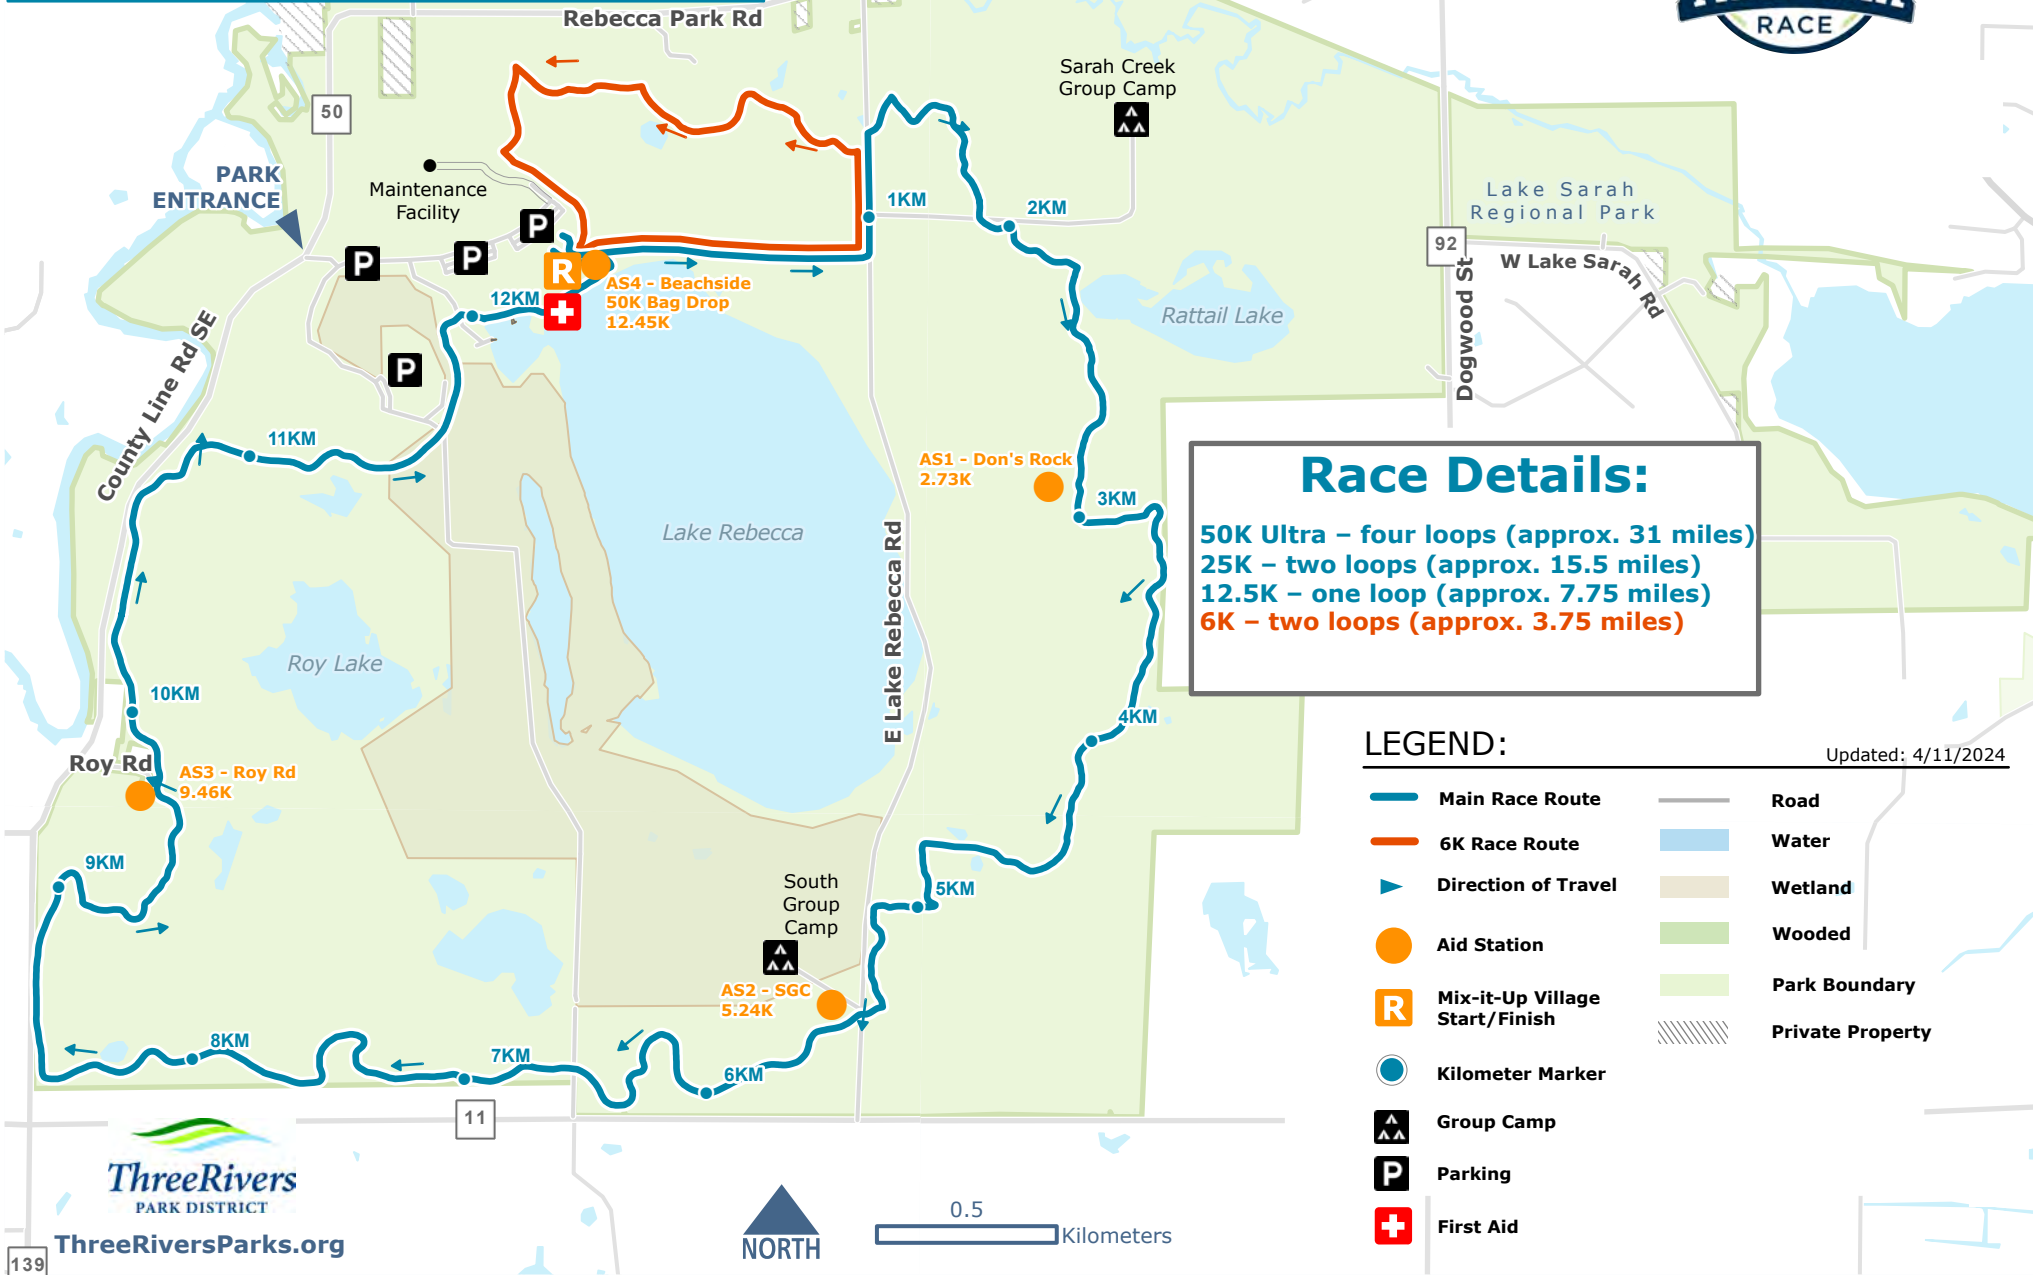

# LAKE REBECCA PARK RESERVE

**Race Details:**  
 50K Ultra – four loops (approx. 31 miles)  
 25K – two loops (approx. 15.5 miles)  
 12.5K – one loop (approx. 7.75 miles)  
 6K – two loops (approx. 3.75 miles)

## LEGEND:

Updated: 4/11/2024

- Main Race Route
- 6K Race Route
- ▶ Direction of Travel
- Aid Station
- R Mix-it-Up Village Start/Finish
- Kilometer Marker
- ▲▲▲ Group Camp
- P Parking
- + First Aid
- Road
- Water
- Wetland
- Wooded
- Park Boundary
- Private Property

ThreeRiversParks.org

0.5 Kilometers