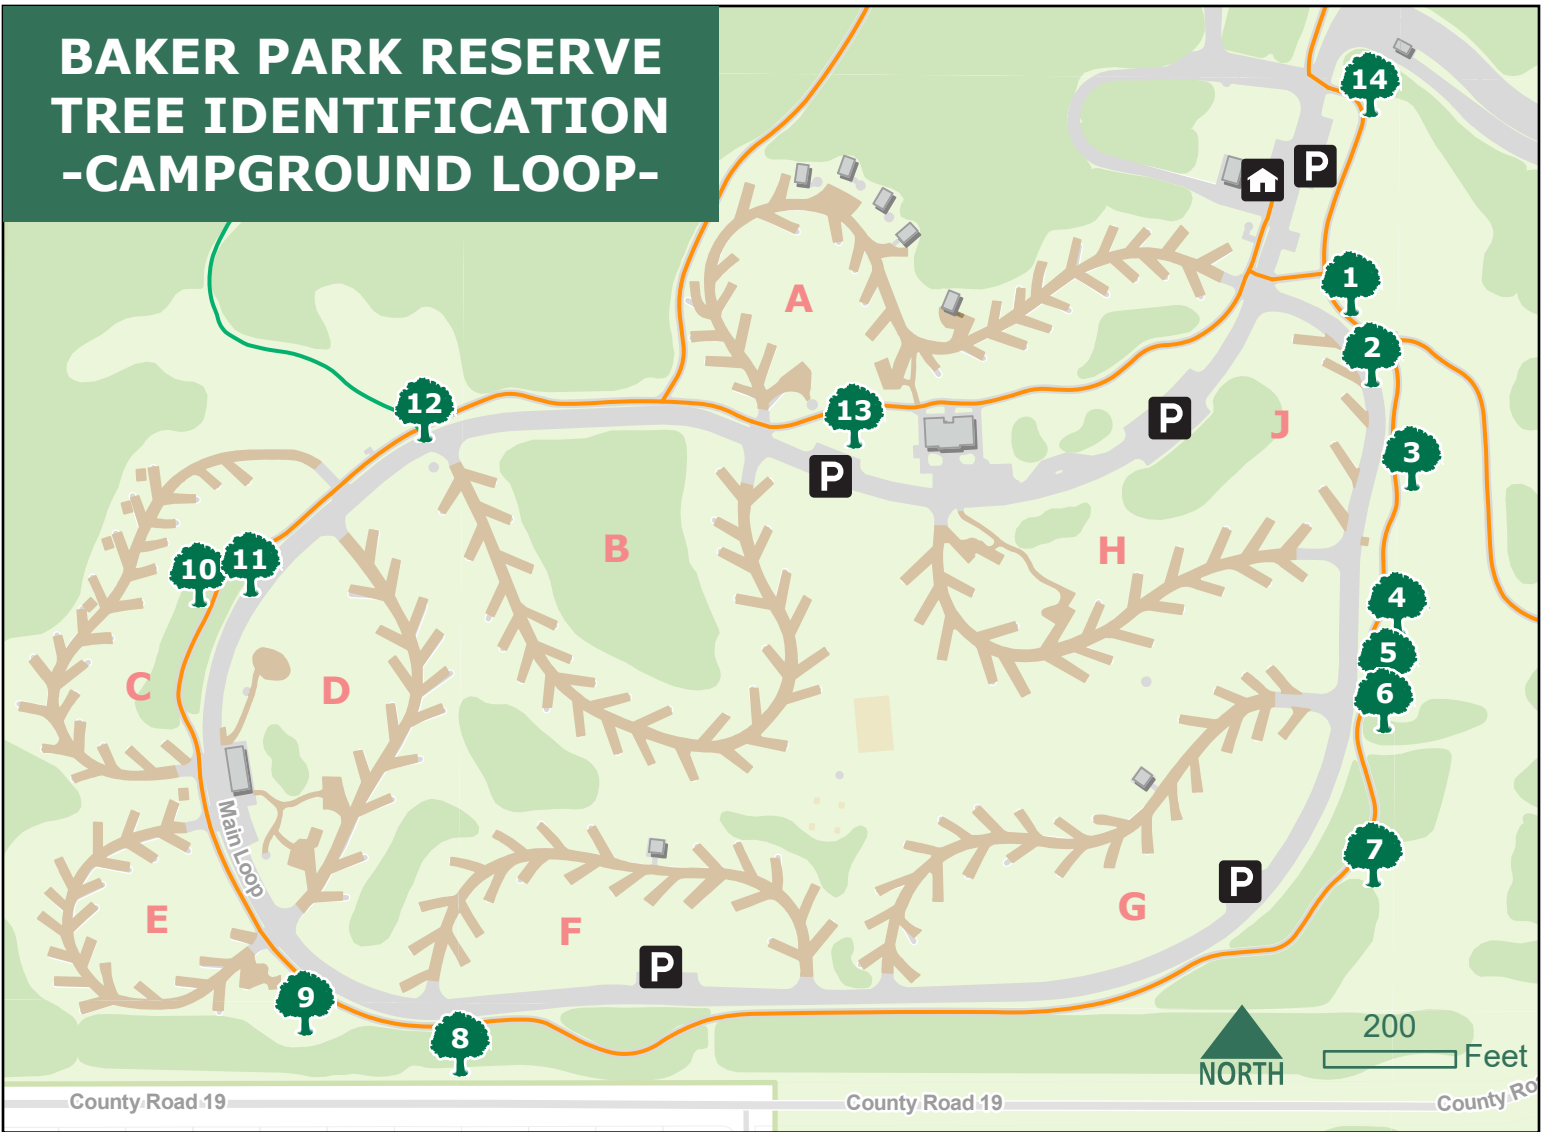

BAKER PARK RESERVE TREE IDENTIFICATION -CAMPGROUND LOOP-

LEGEND:

Updated: 5/21/2024

	Identified Tree		Campground Office		Paved Trail
	Parking		Unpaved Trail		

ThreeRivers
PARK DISTRICT
ThreeRiversParks.org

1		2		3		4		5	
	RED OAK		BASSWOOD		BLACK CHERRY		MAPLE		BUCKTHORN
6		7		8		9		10	
	BURR OAK		HACKBERRY		BLACK SPRUCE		SILVER MAPLE		BLACK WALNUT
11		12		13		14			
	QUAKING ASPEN		GREEN ASH		RIVER BIRCH		PAPER BIRCH		