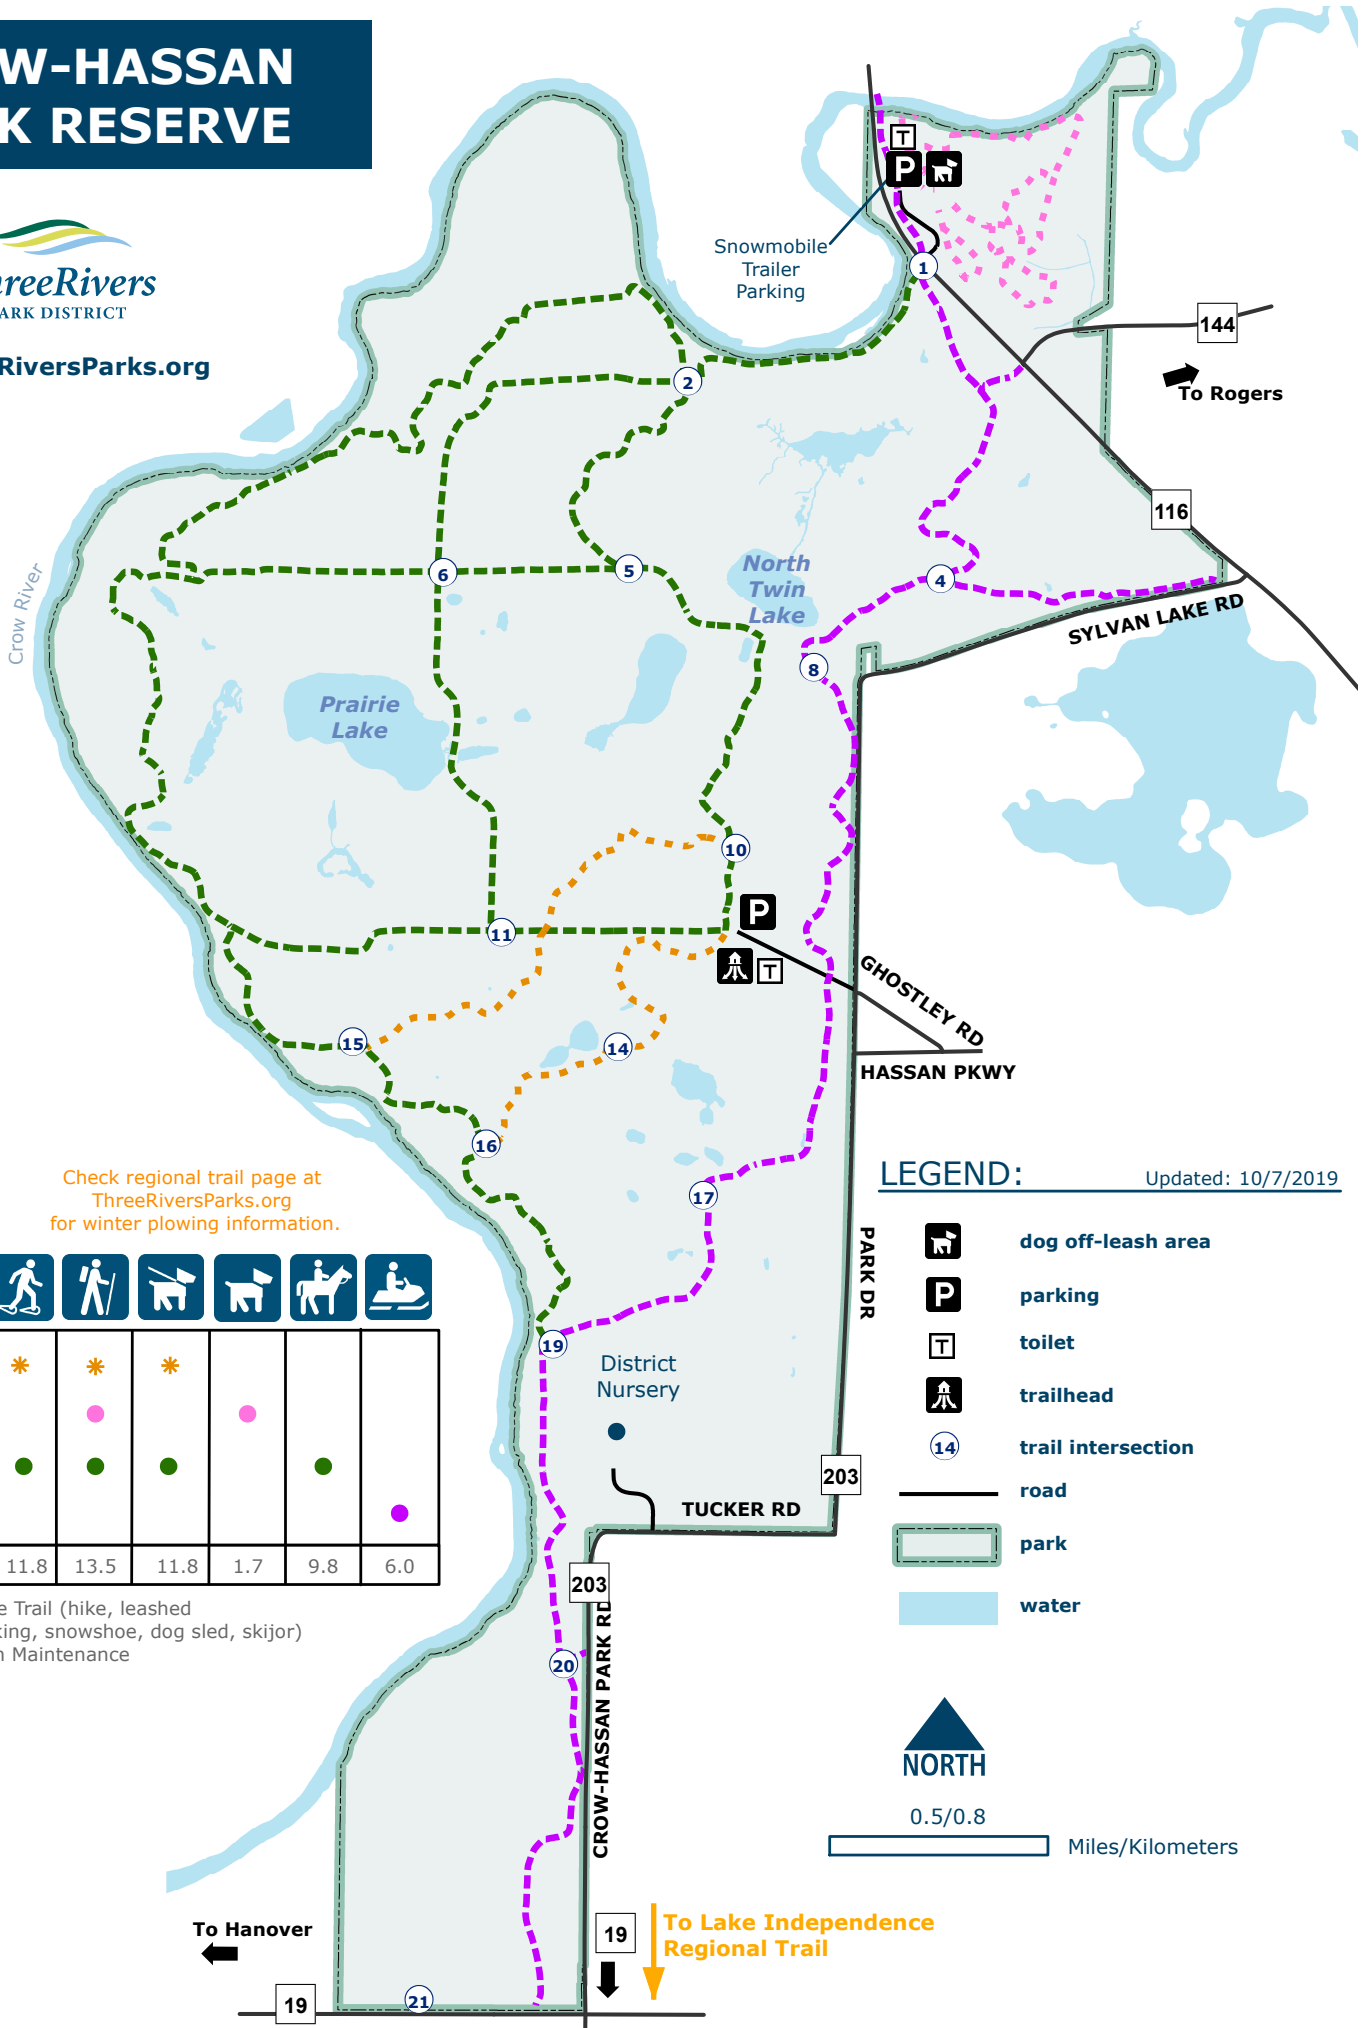

CROW-HASSAN PARK RESERVE

ThreeRiversParks.org

Check regional trail page at ThreeRiversParks.org for winter plowing information.

LEGEND: Updated: 10/7/2019

TRAIL						
	*	*	*			
Miles	11.8	13.5	11.8	1.7	9.8	6.0

* Multi-Use Trail (hike, leashed dog walking, snowshoe, dog sled, skijor)
Minimum Maintenance

- dog off-leash area
- parking
- toilet
- trailhead
- trail intersection
- road
- park
- water

0.5/0.8

Miles/Kilometers

To Hanover

To Lake Independence Regional Trail