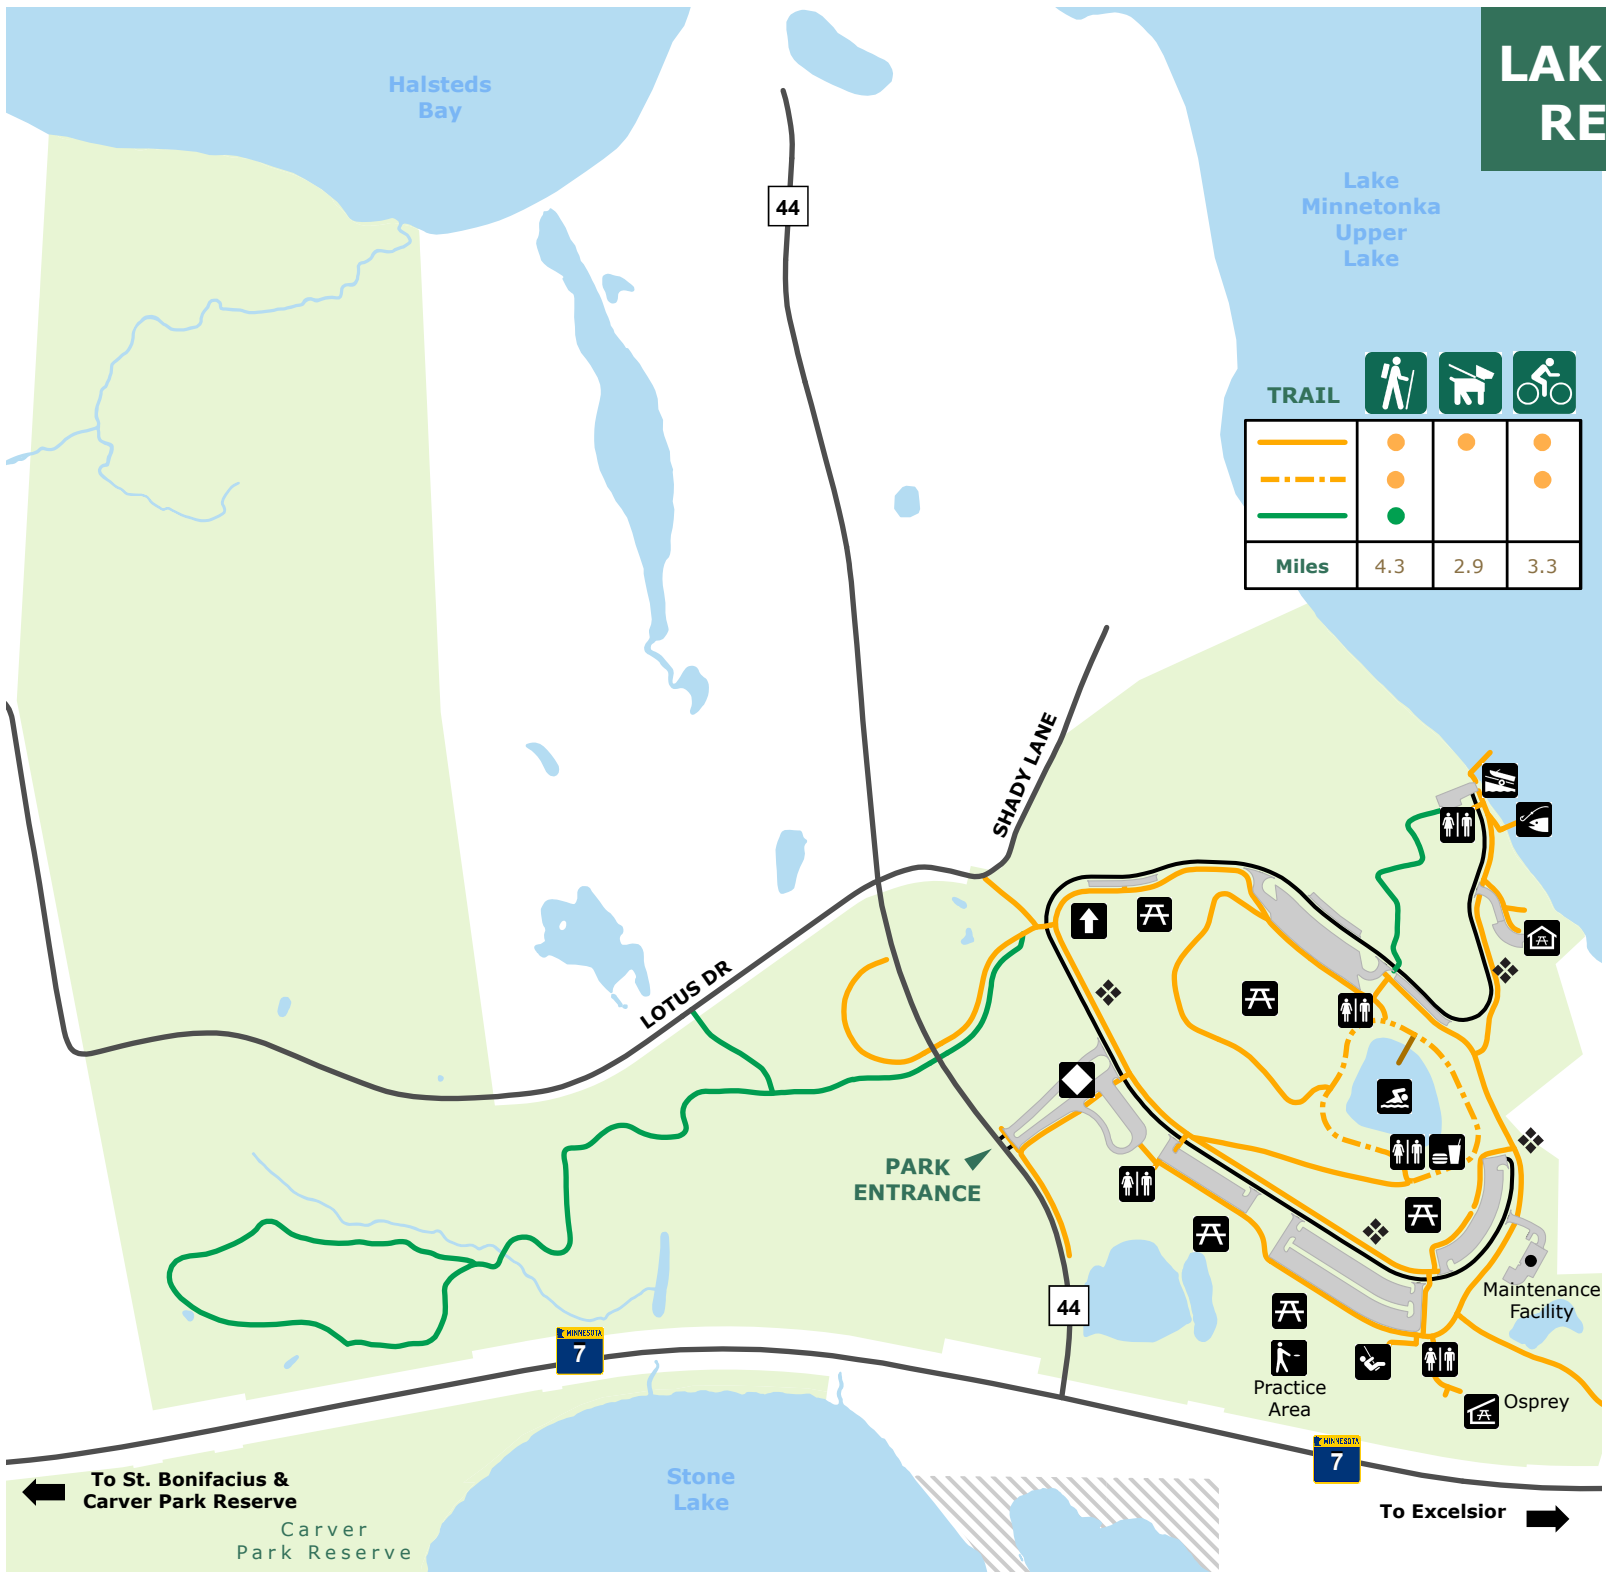

LAKE MINNETONKA REGIONAL PARK

ThreeRiversParks.org

LEGEND: Updated: 2/5/2019

TRAIL			
Miles	4.3	2.9	3.3

- boat launch
- concessions
- disc golf
- entry station
- fishing pier
- picnic area
- picnic area - reservable shelter
- play area
- rental facility
- rest area/bench
- restroom
- swimming
- trails at your pace
- accessible ramp
- paved trail
- unpaved trail
- road
- park
- parking lot
- water
- private property

To St. Bonifacius & Carver Park Reserve

To Excelsior

Carver Park Reserve

Stone Lake

PARK ENTRANCE

Maintenance Facility

Practice Area

Osprey