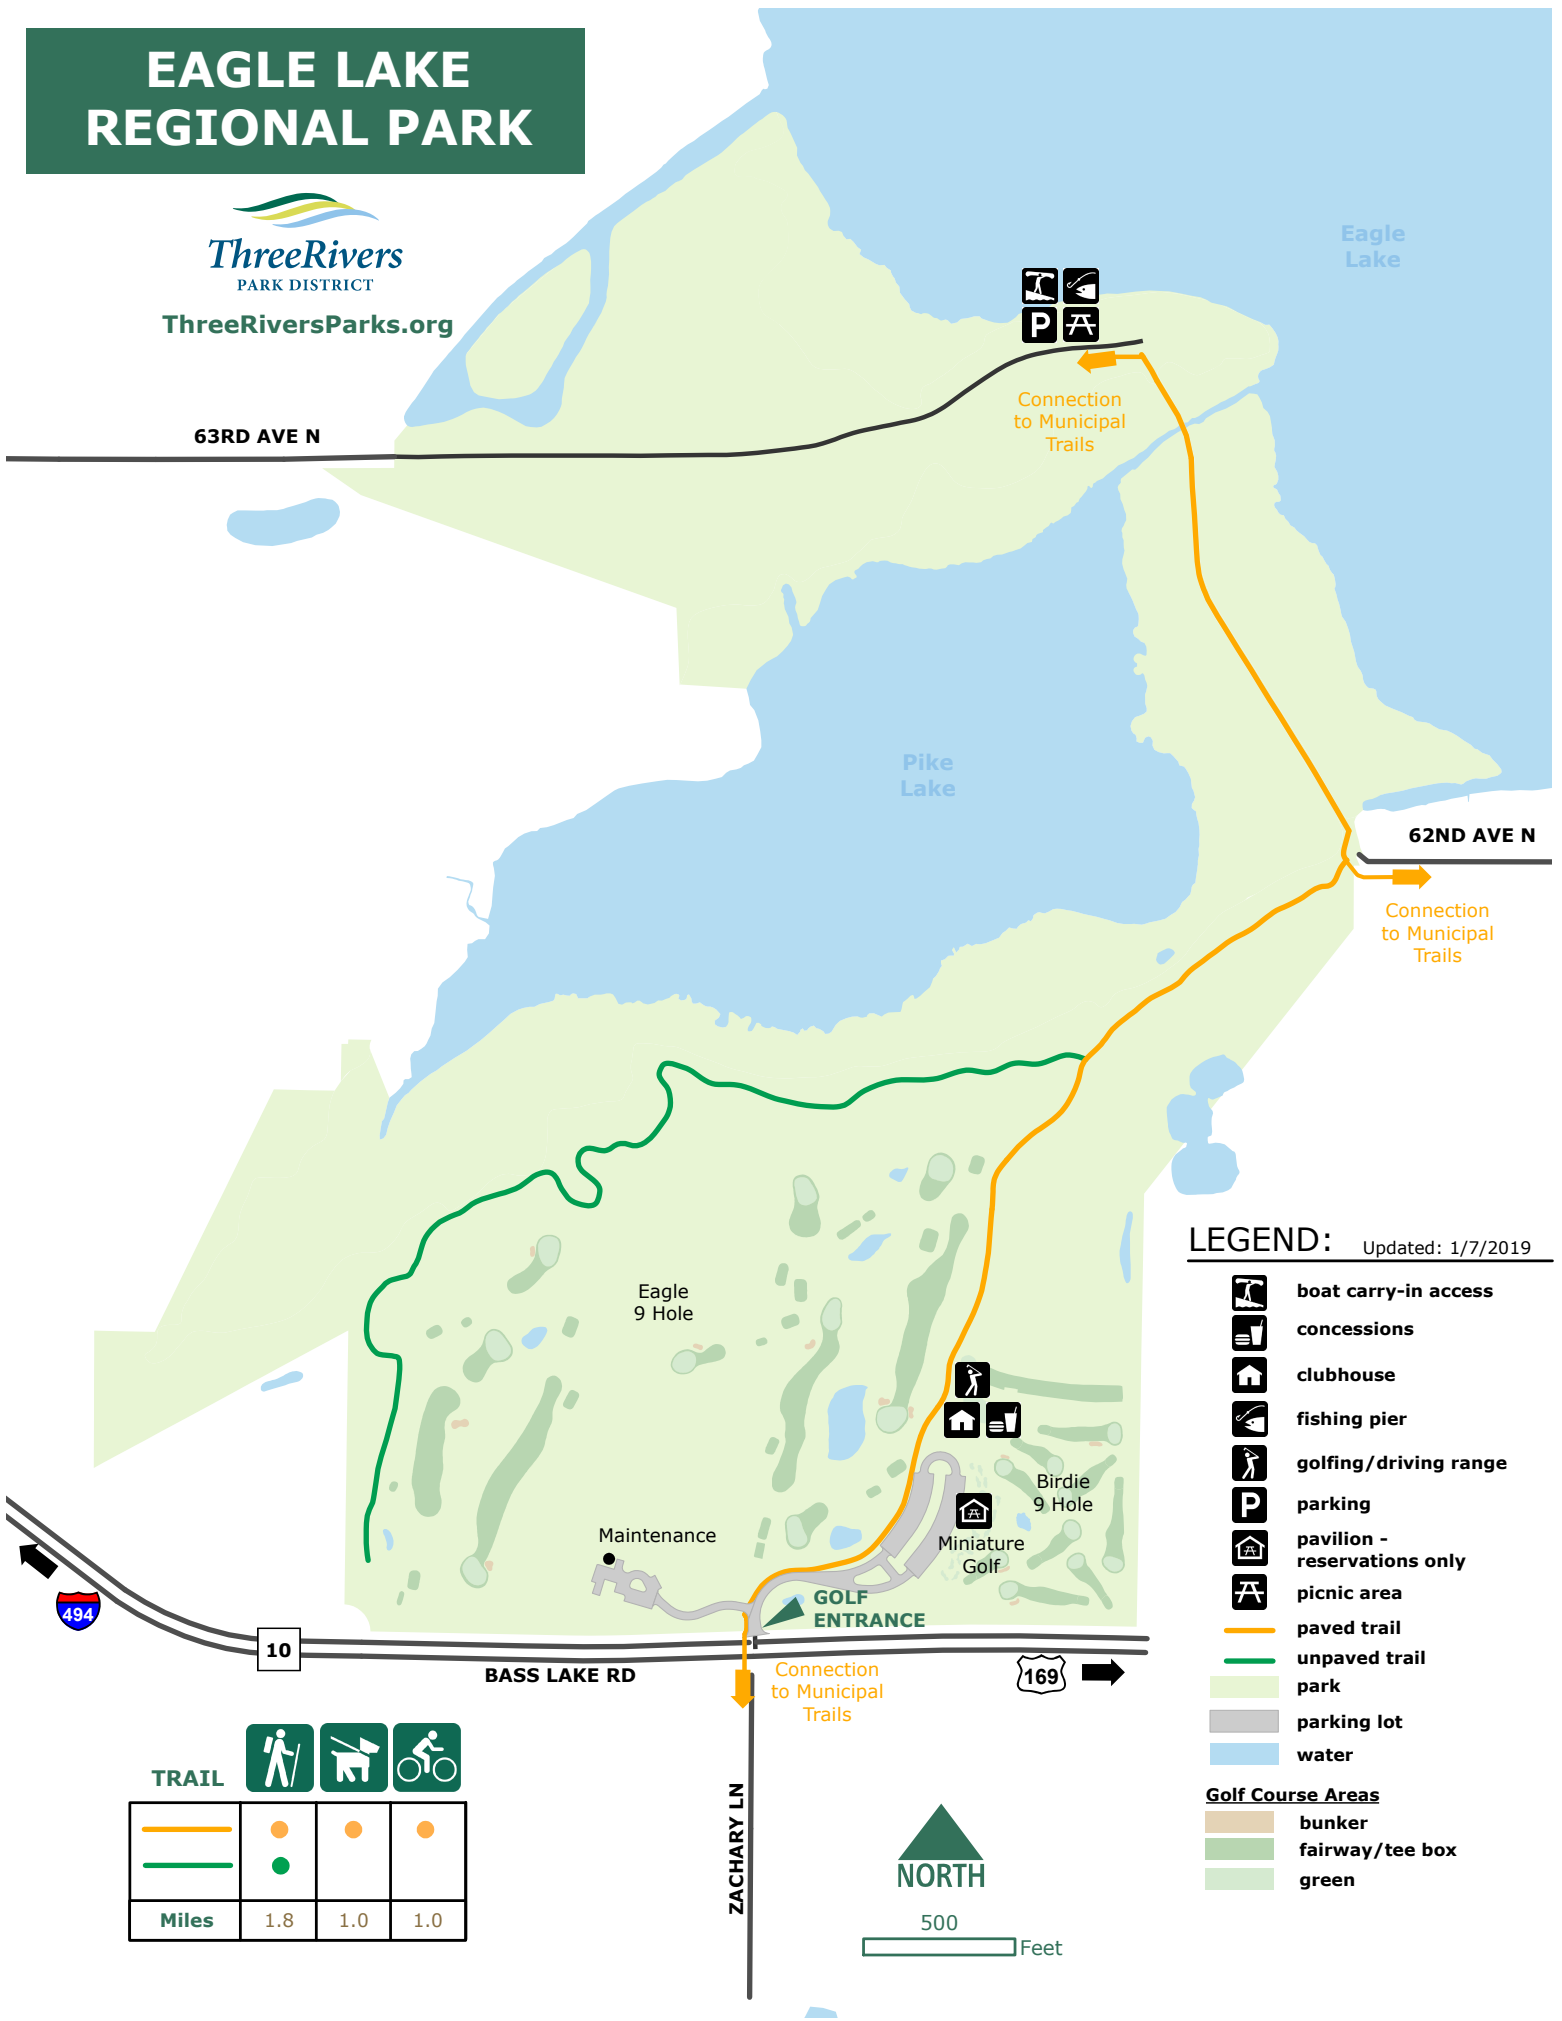

EAGLE LAKE REGIONAL PARK

ThreeRiversParks.org

LEGEND: Updated: 1/7/2019

- boat carry-in access
- concessions
- clubhouse
- fishing pier
- golfing/driving range
- parking
- pavilion - reservations only
- picnic area
- paved trail
- unpaved trail
- park
- parking lot
- water

- Golf Course Areas**
- bunker
 - fairway/tee box
 - green

TRAIL			
Miles	1.8	1.0	1.0