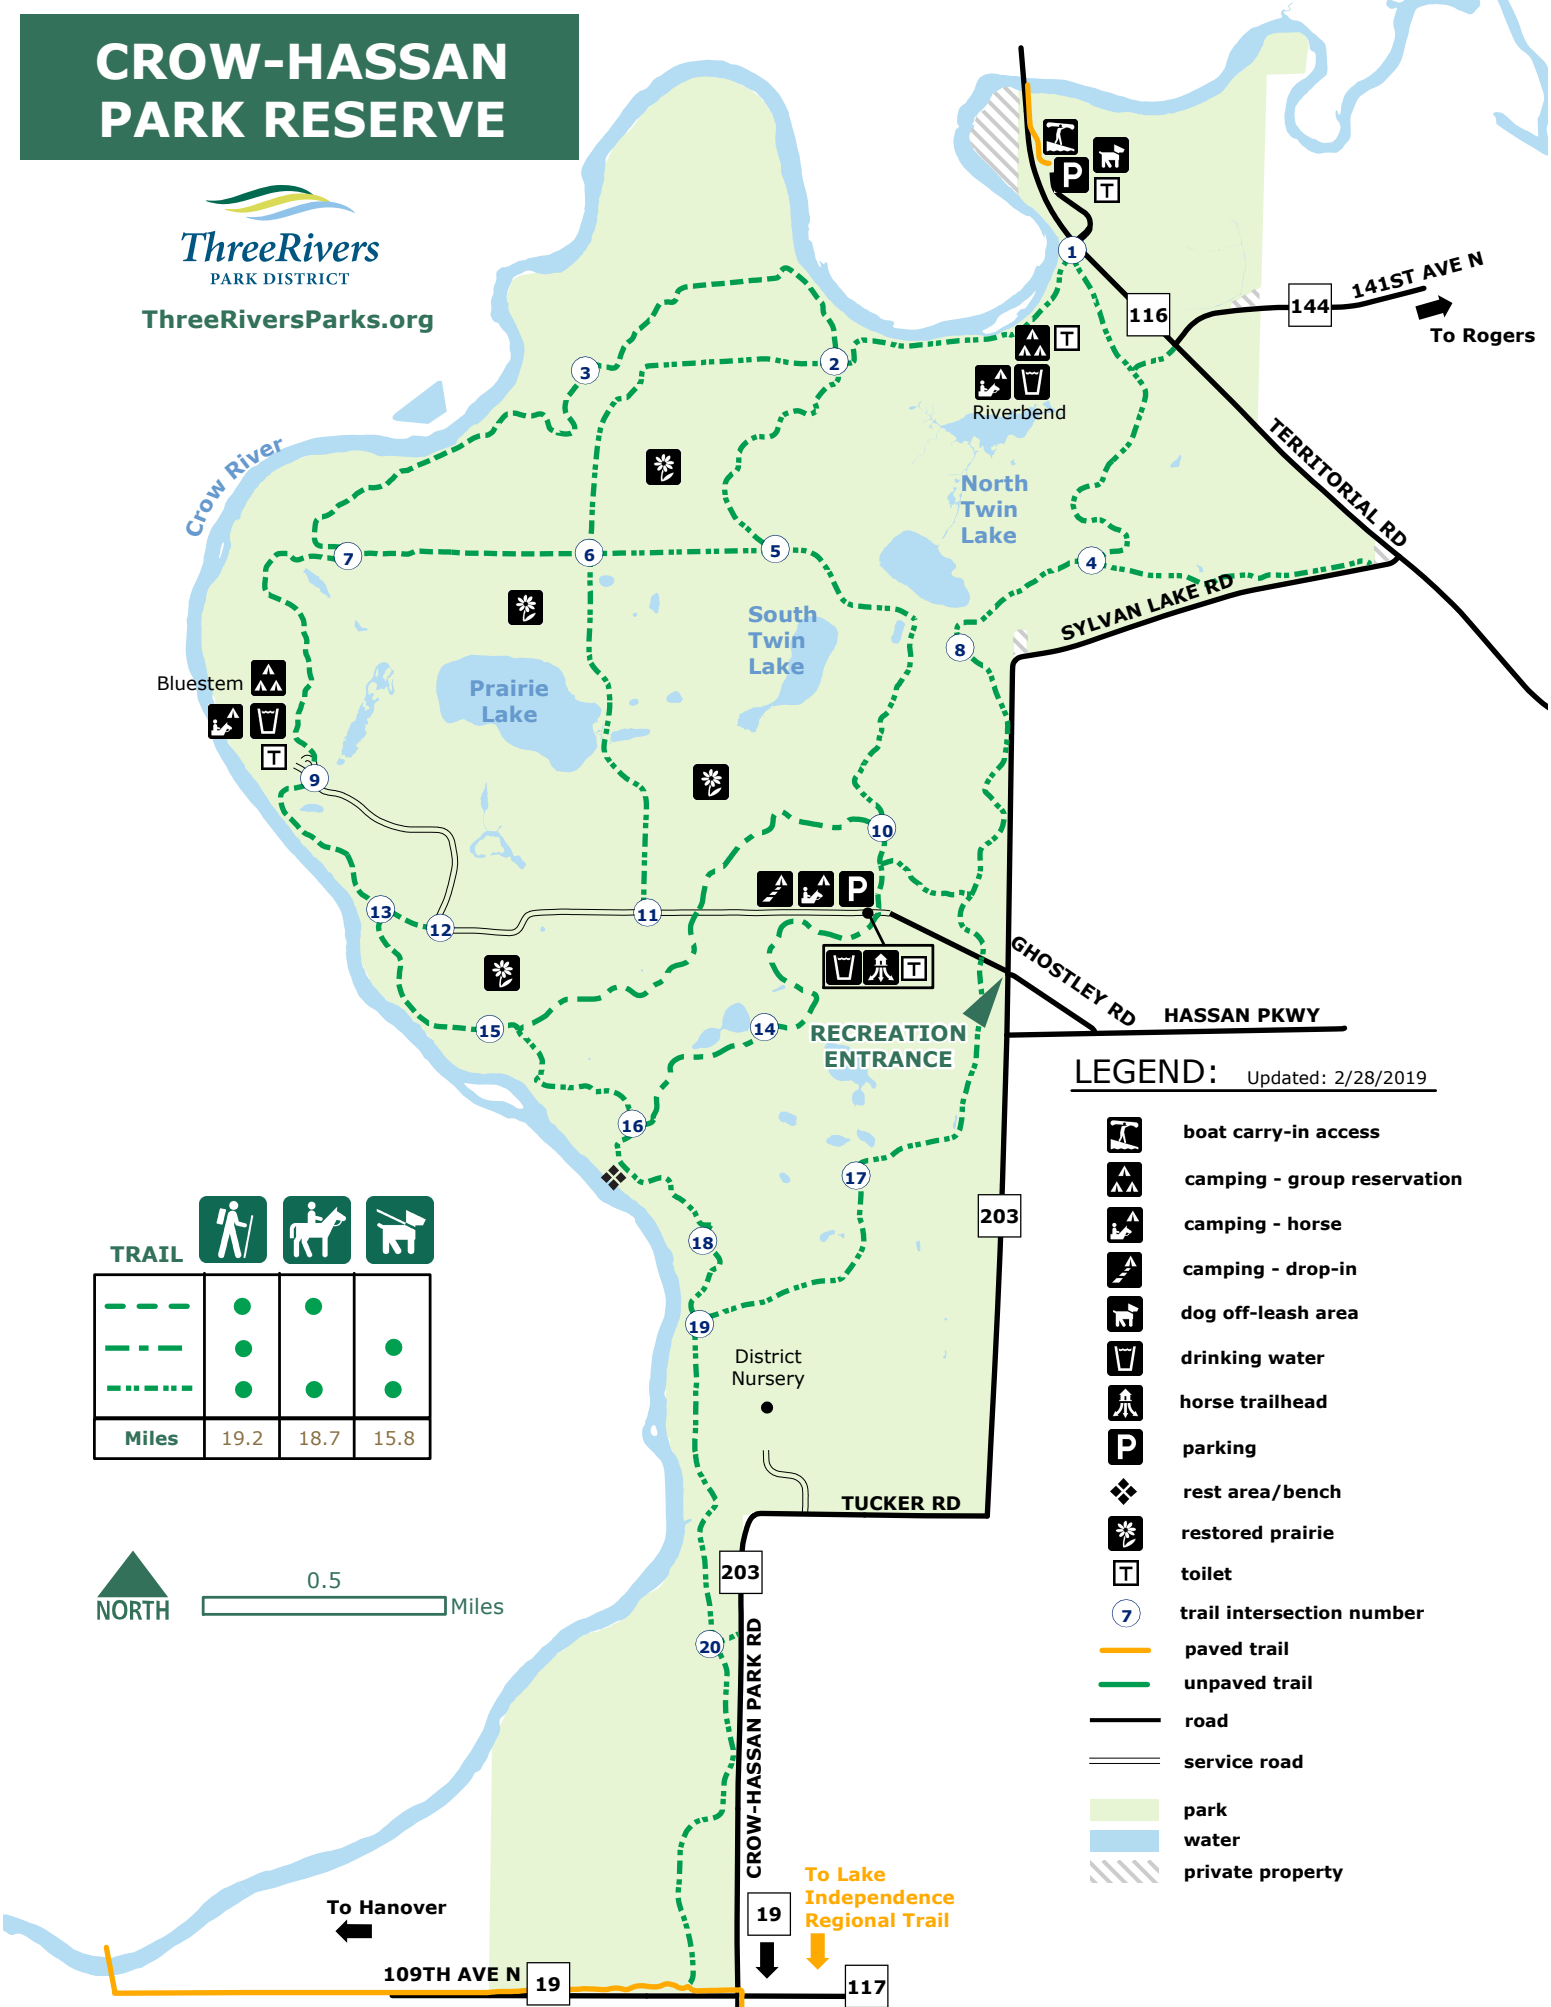

CROW-HASSAN PARK RESERVE

ThreeRiversParks.org

Bluestem

Riverbend

North Twin Lake

South Twin Lake

Prairie Lake

RECREATION ENTRANCE

District Nursery

TUCKER RD

203

203

203

203

203

203

203

203

To Hanover

109TH AVE N

19

To Lake Independence Regional Trail

117

LEGEND: Updated: 2/28/2019

- boat carry-in access
- camping - group reservation
- camping - horse
- camping - drop-in
- dog off-leash area
- drinking water
- horse trailhead
- parking
- rest area/bench
- restored prairie
- toilet
- trail intersection number
- paved trail
- unpaved trail
- road
- service road
- park
- water
- private property