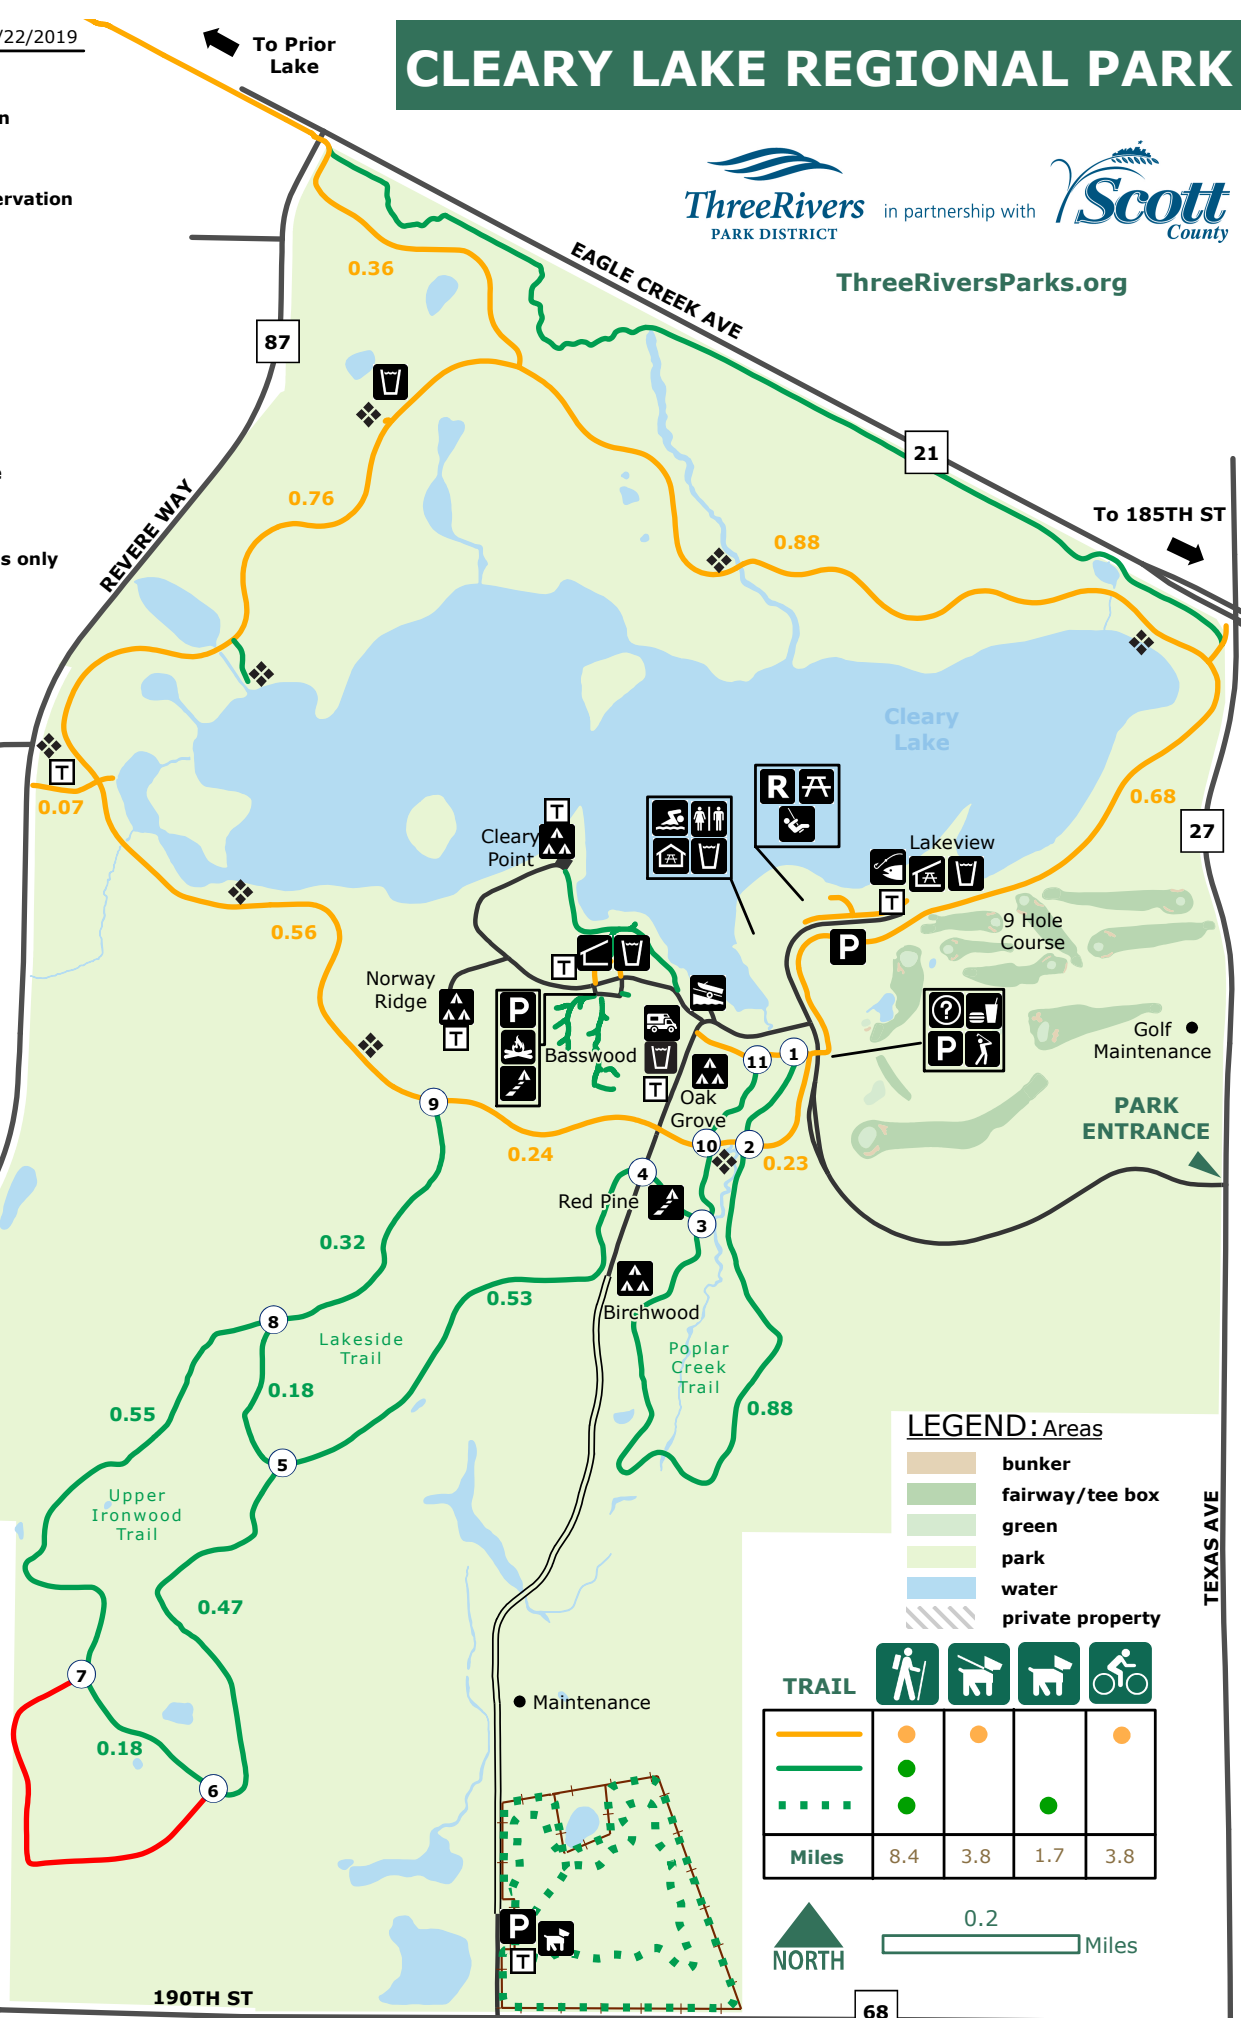

# CLEARY LAKE REGIONAL PARK

ThreeRiversParks.org

- boat launch
- campground - walk-in
- campground shelter
- camping - group reservation
- camping - rv
- concessions
- dog off-leash area
- drinking water
- firewood
- fishing pier
- golfing/driving range
- parking
- pavilion - reservations only
- picnic area
- picnic area - reservable shelter
- play area
- rentals
- rest area/bench
- restroom
- swimming
- toilet
- trail intersection number
- visitor center/information
- no access / winter only
- paved trail
- unpaved trail
- shared service road and hike, bike, leashed dog trail
- road
- fence

**LEGEND: Areas**

- bunker
- fairway/tee box
- green
- park
- water
- private property

**TRAIL**

<b>Miles</b>	8.4	3.8	1.7