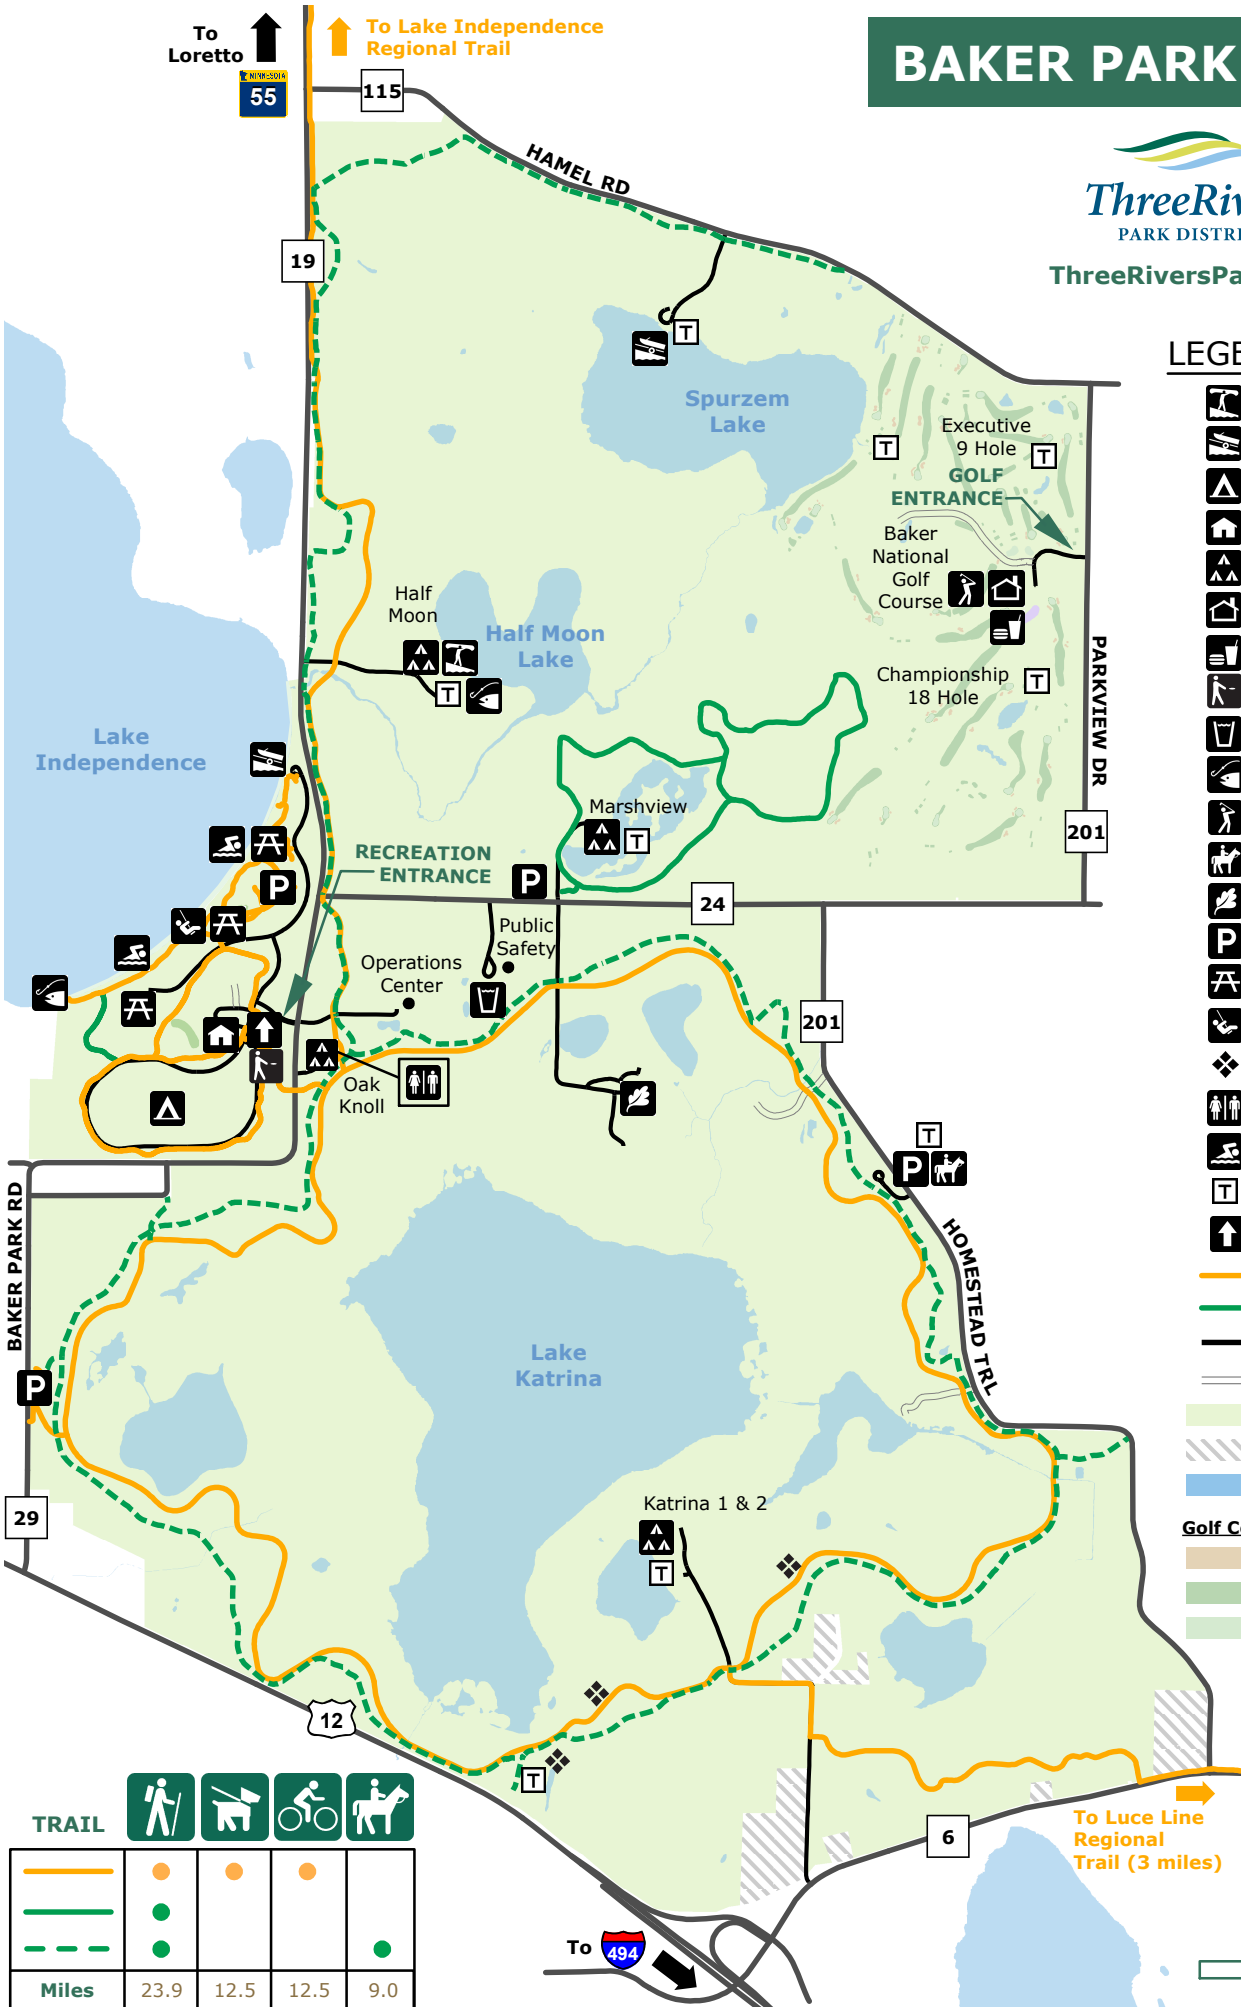

BAKER PARK RESERVE

ThreeRiversParks.org

LEGEND: Updated: 2/28/2019

- boat carry-in access
 - boat launch
 - campground
 - campground office
 - camping - group reservation
 - clubhouse
 - concessions
 - disc golf practice area
 - drinking water
 - fishing pier
 - golfing/driving range
 - horse trailhead
 - near-wilderness settlement - reservations only
 - parking
 - picnic area
 - play area
 - rest area/bench
 - restroom
 - swimming
 - toilet
 - trails at your pace
 - paved trail
 - unpaved trail
 - road
 - service road
 - park
 - private property
 - water
- Golf Course Areas**
- bunker
 - fairway/tee box
 - green

TRAIL				
Miles	23.9	12.5	12.5	9.0

To 494

To Luce Line Regional Trail (3 miles)

0.5

Miles