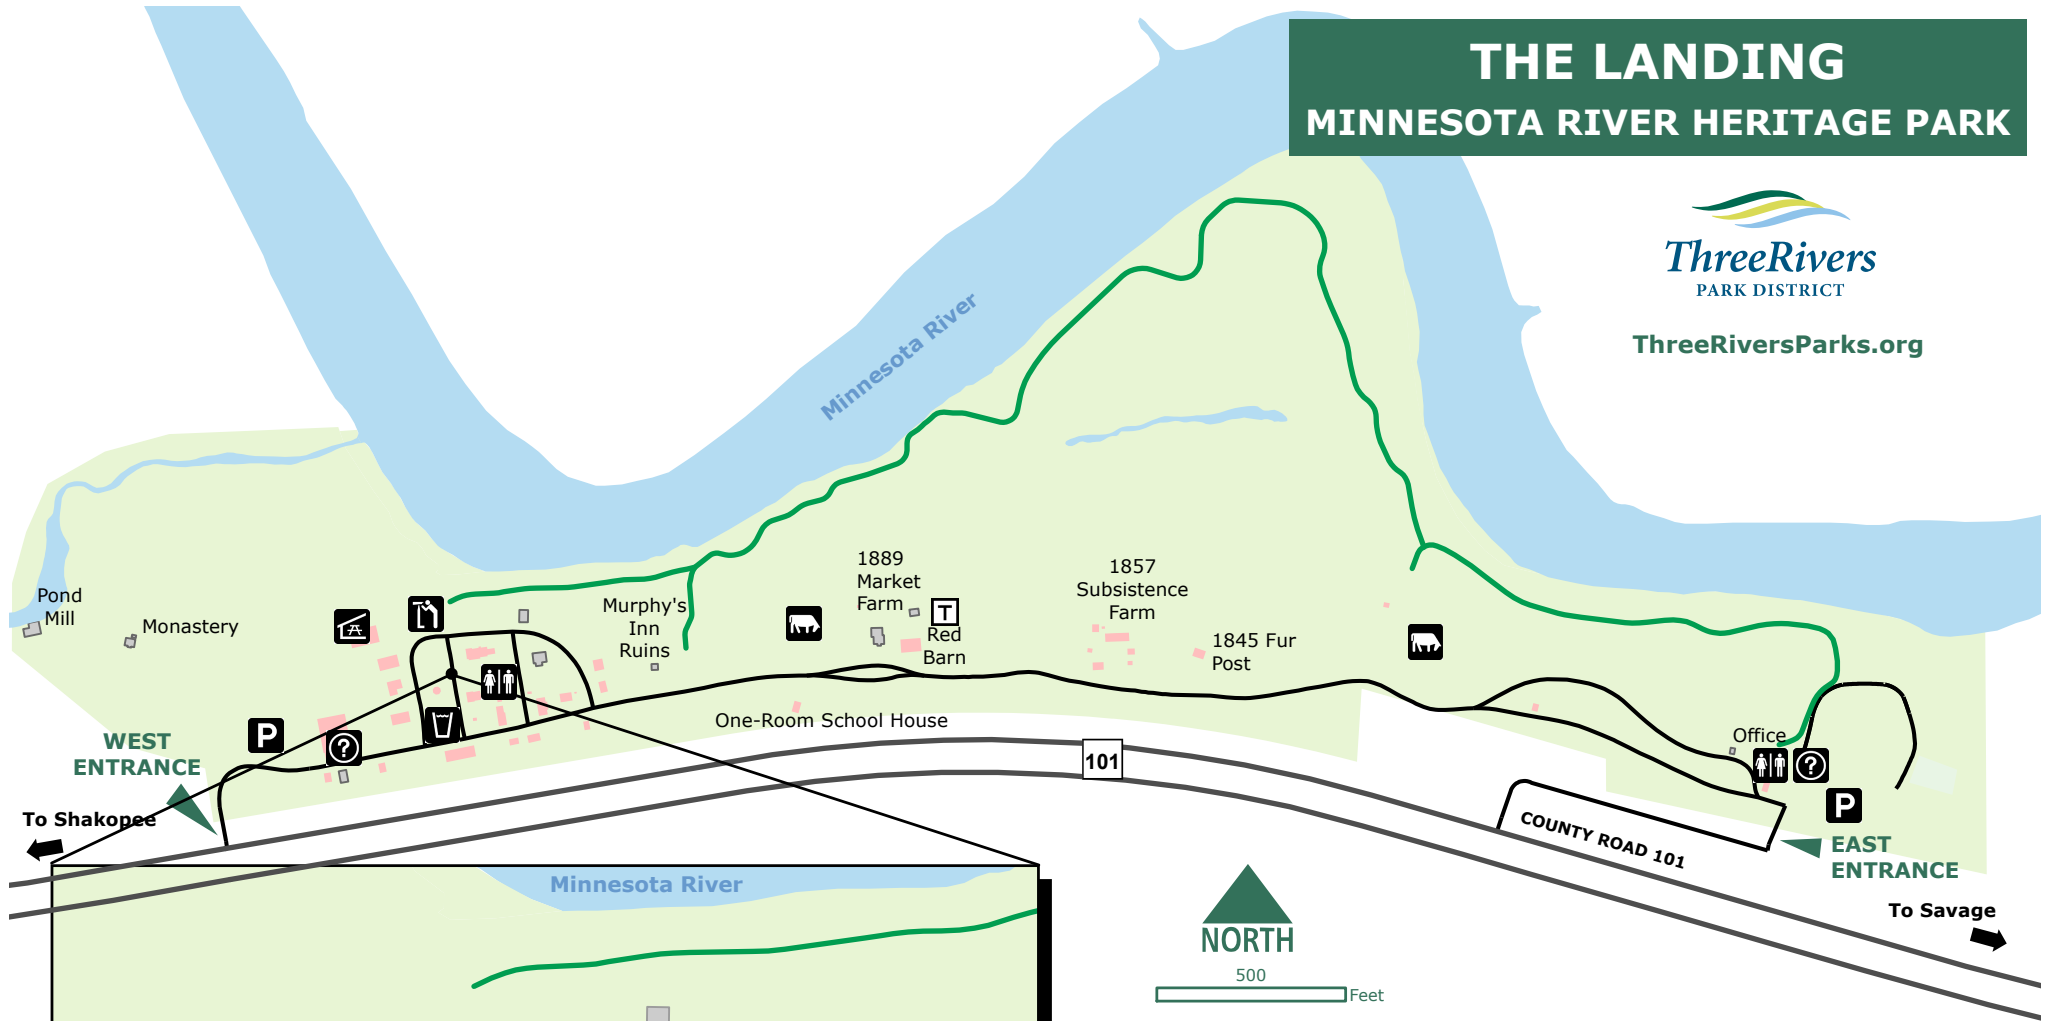

THE LANDING

MINNESOTA RIVER HERITAGE PARK

ThreeRiversParks.org

LEGEND:

Updated: 1/7/2019

- | | | | |
|--|----------------------------------|--|----------------------------|
| | drinking water | | unpaved hike trail - 1.1mi |
| | parking | | road |
| | pasture | | building |
| | picnic area - reservable shelter | | exterior exhibit only |
| | restroom | | park |
| | toilet | | water |
| | viewing area | | |
| | visitor center/information | | |