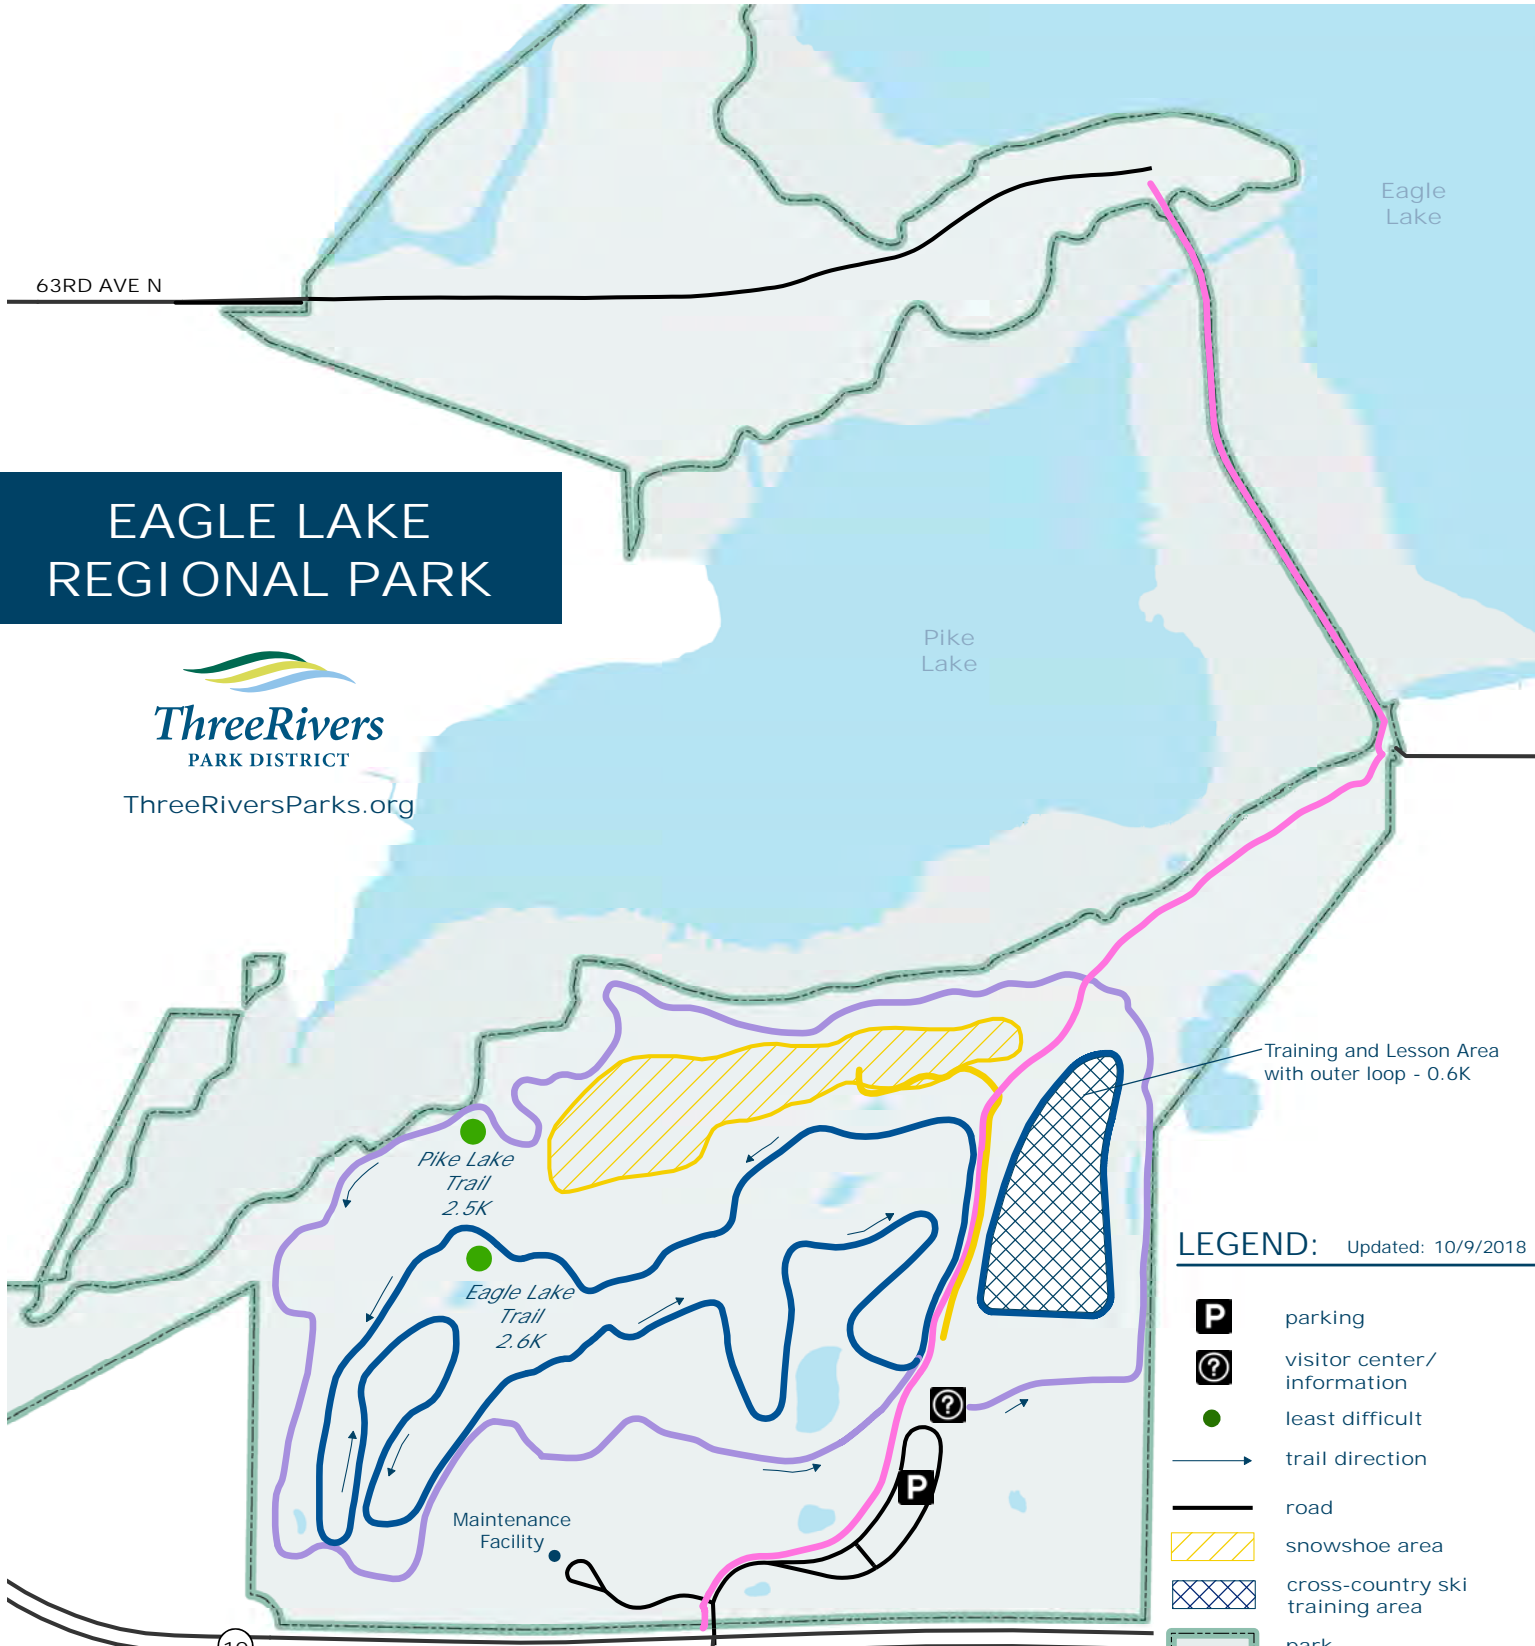

63RD AVE N

Eagle Lake

Pike Lake

EAGLE LAKE REGIONAL PARK

ThreeRiversParks.org

LEGEND: Updated: 10/9/2018

- P** parking
- ?** visitor center/ information
- least difficult
- trail direction
- road
- ▨ snowshoe area
- ▩ cross-country ski training area
- ▭ park
- water

TRAIL	Skt	Cis	Hiking	Fat Biking
Blue line	*	●		
Purple line		●		
Yellow line			●	
Pink line				●
Miles	2.0	3.6	0.2	1.7

* Skijoring and fat bikes allowed when no race scheduled

ZACHARY LN N

BASS LAKE RD

0.25/0.40