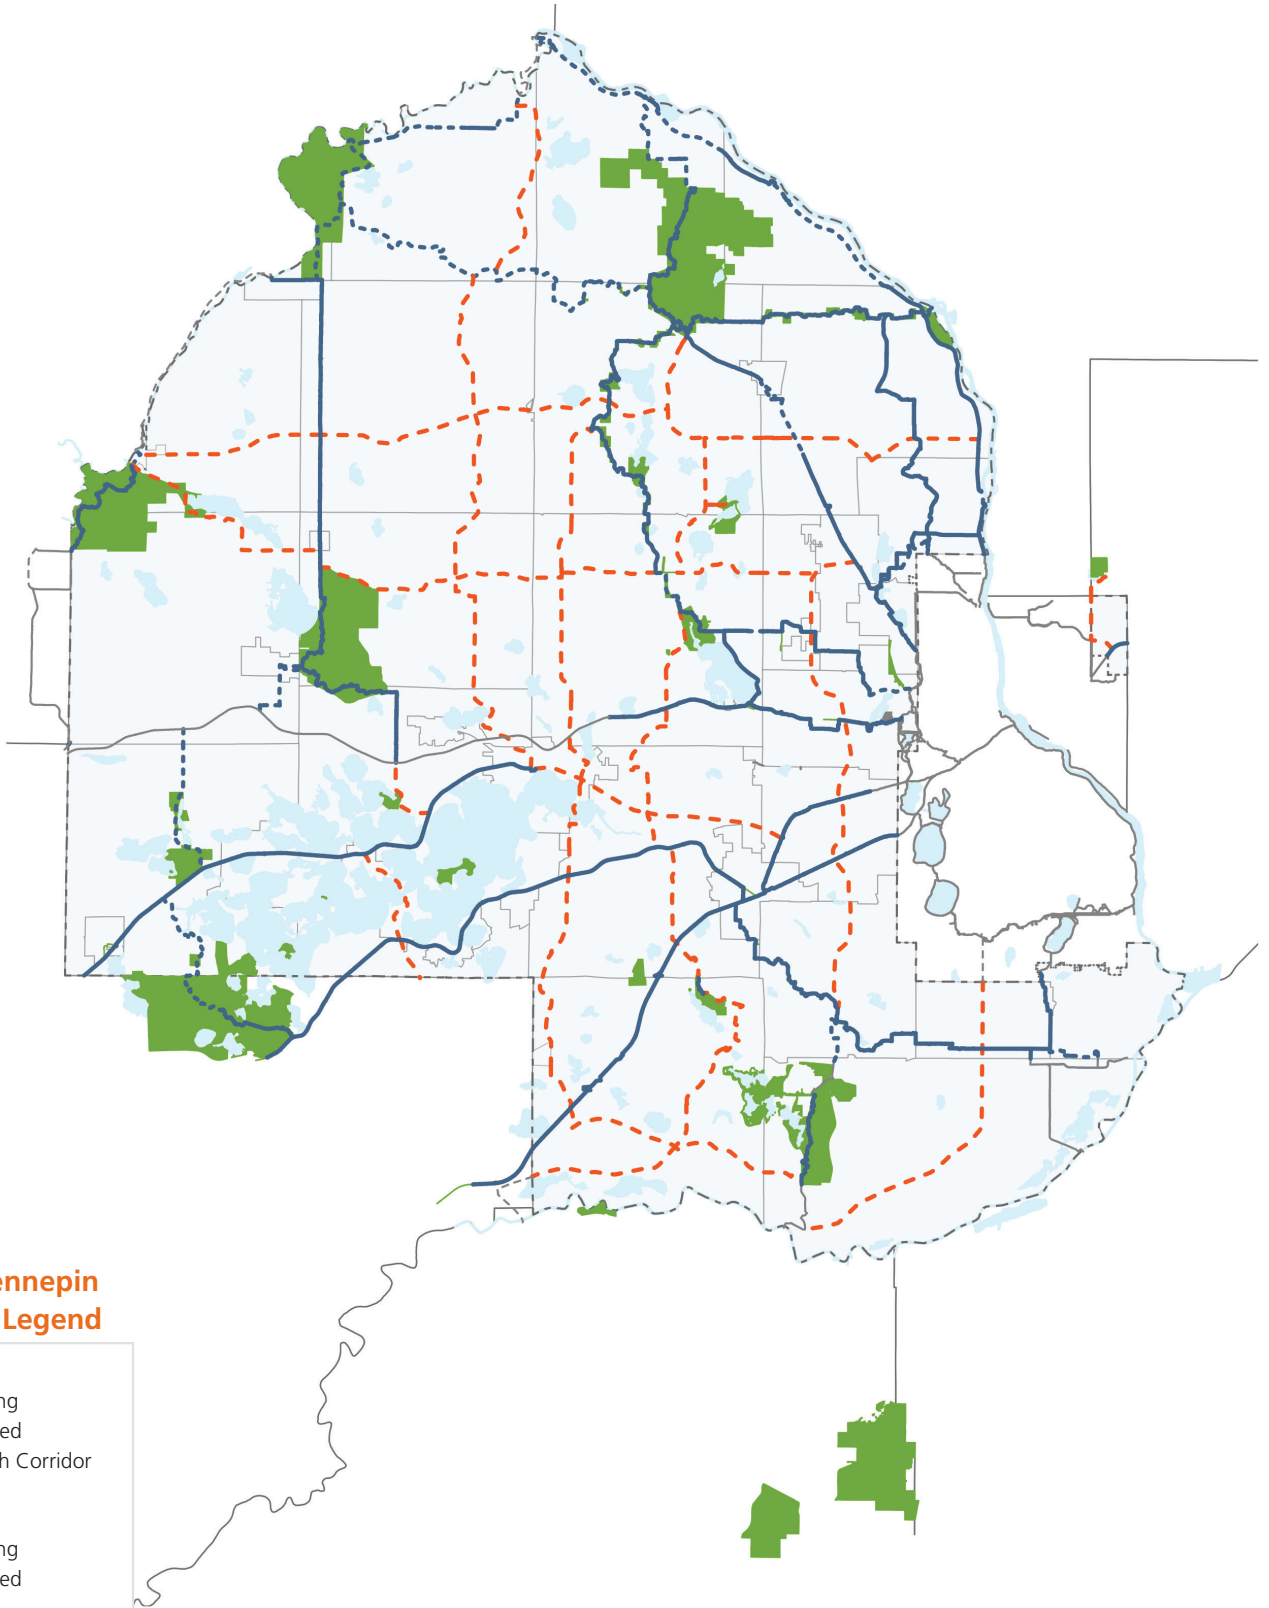

# 2040 Regional Trail System

## Suburban Hennepin County Map Legend

- Three Rivers
- Existing
  - Planned
  - Search Corridor
- Other
- Existing
  - Planned

0 1.25 2.5 5 Miles