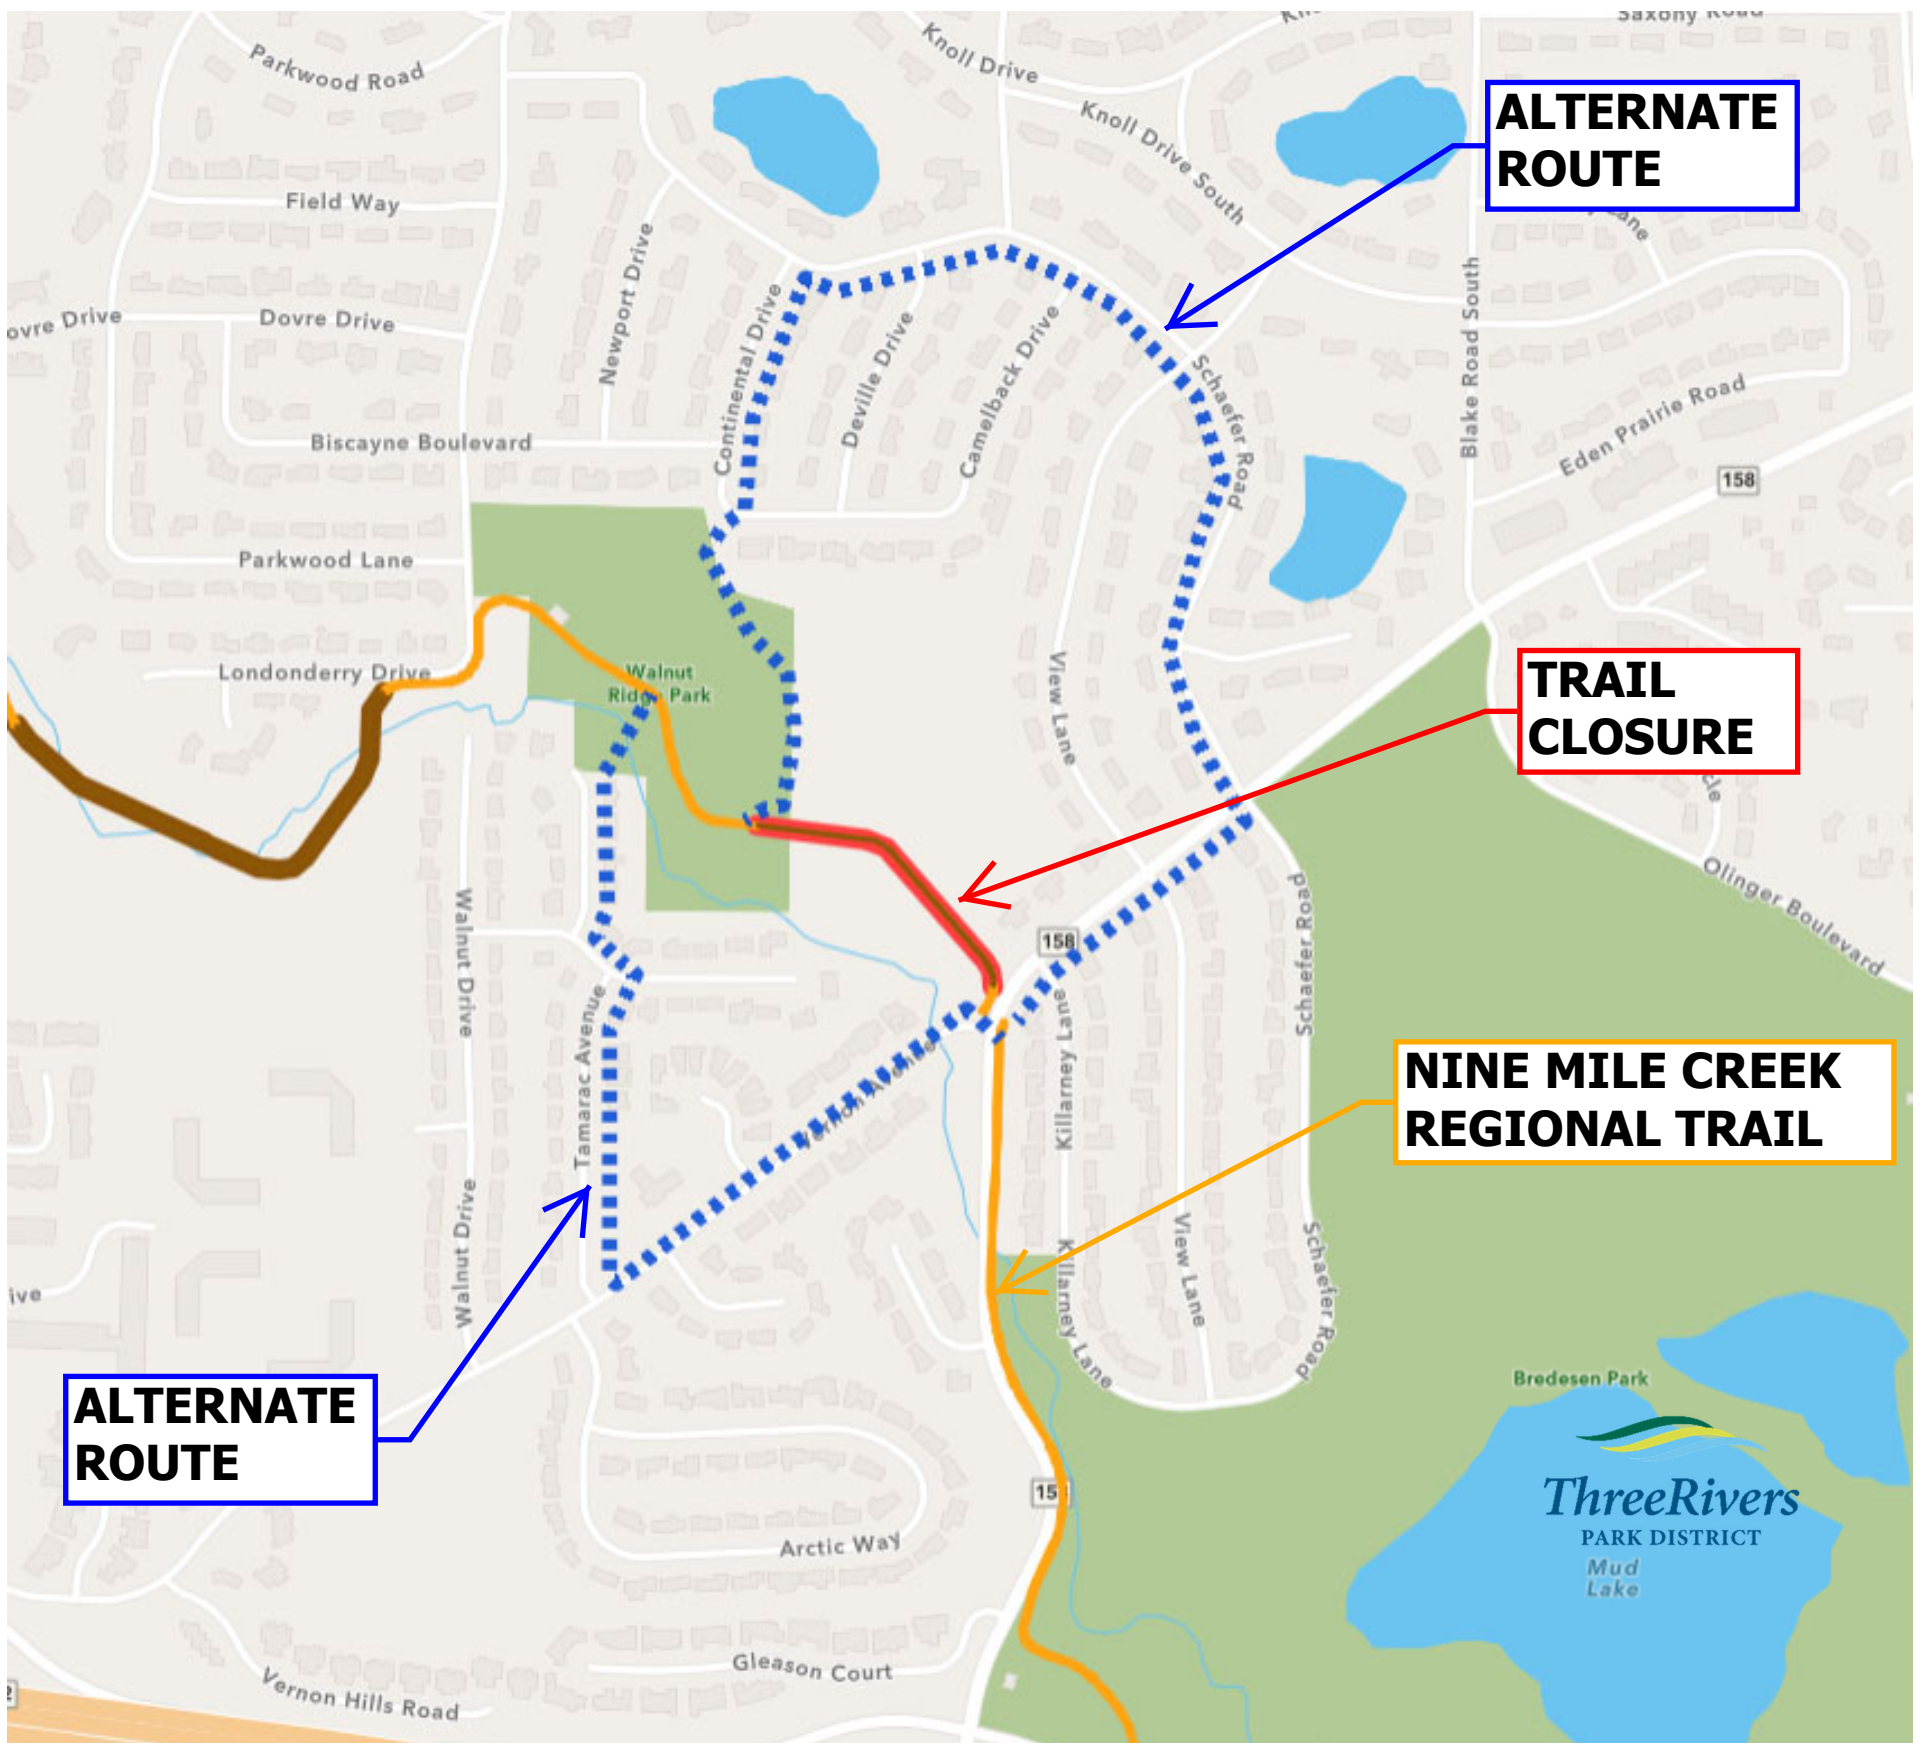

# TRAIL CLOSED

WALNUT RIDGE PARK TO VERNON AVE S

# MAY 15-16, 2024

FOR BOARDWALK REPAIRS

\*Closure dates are subject to change due to weather