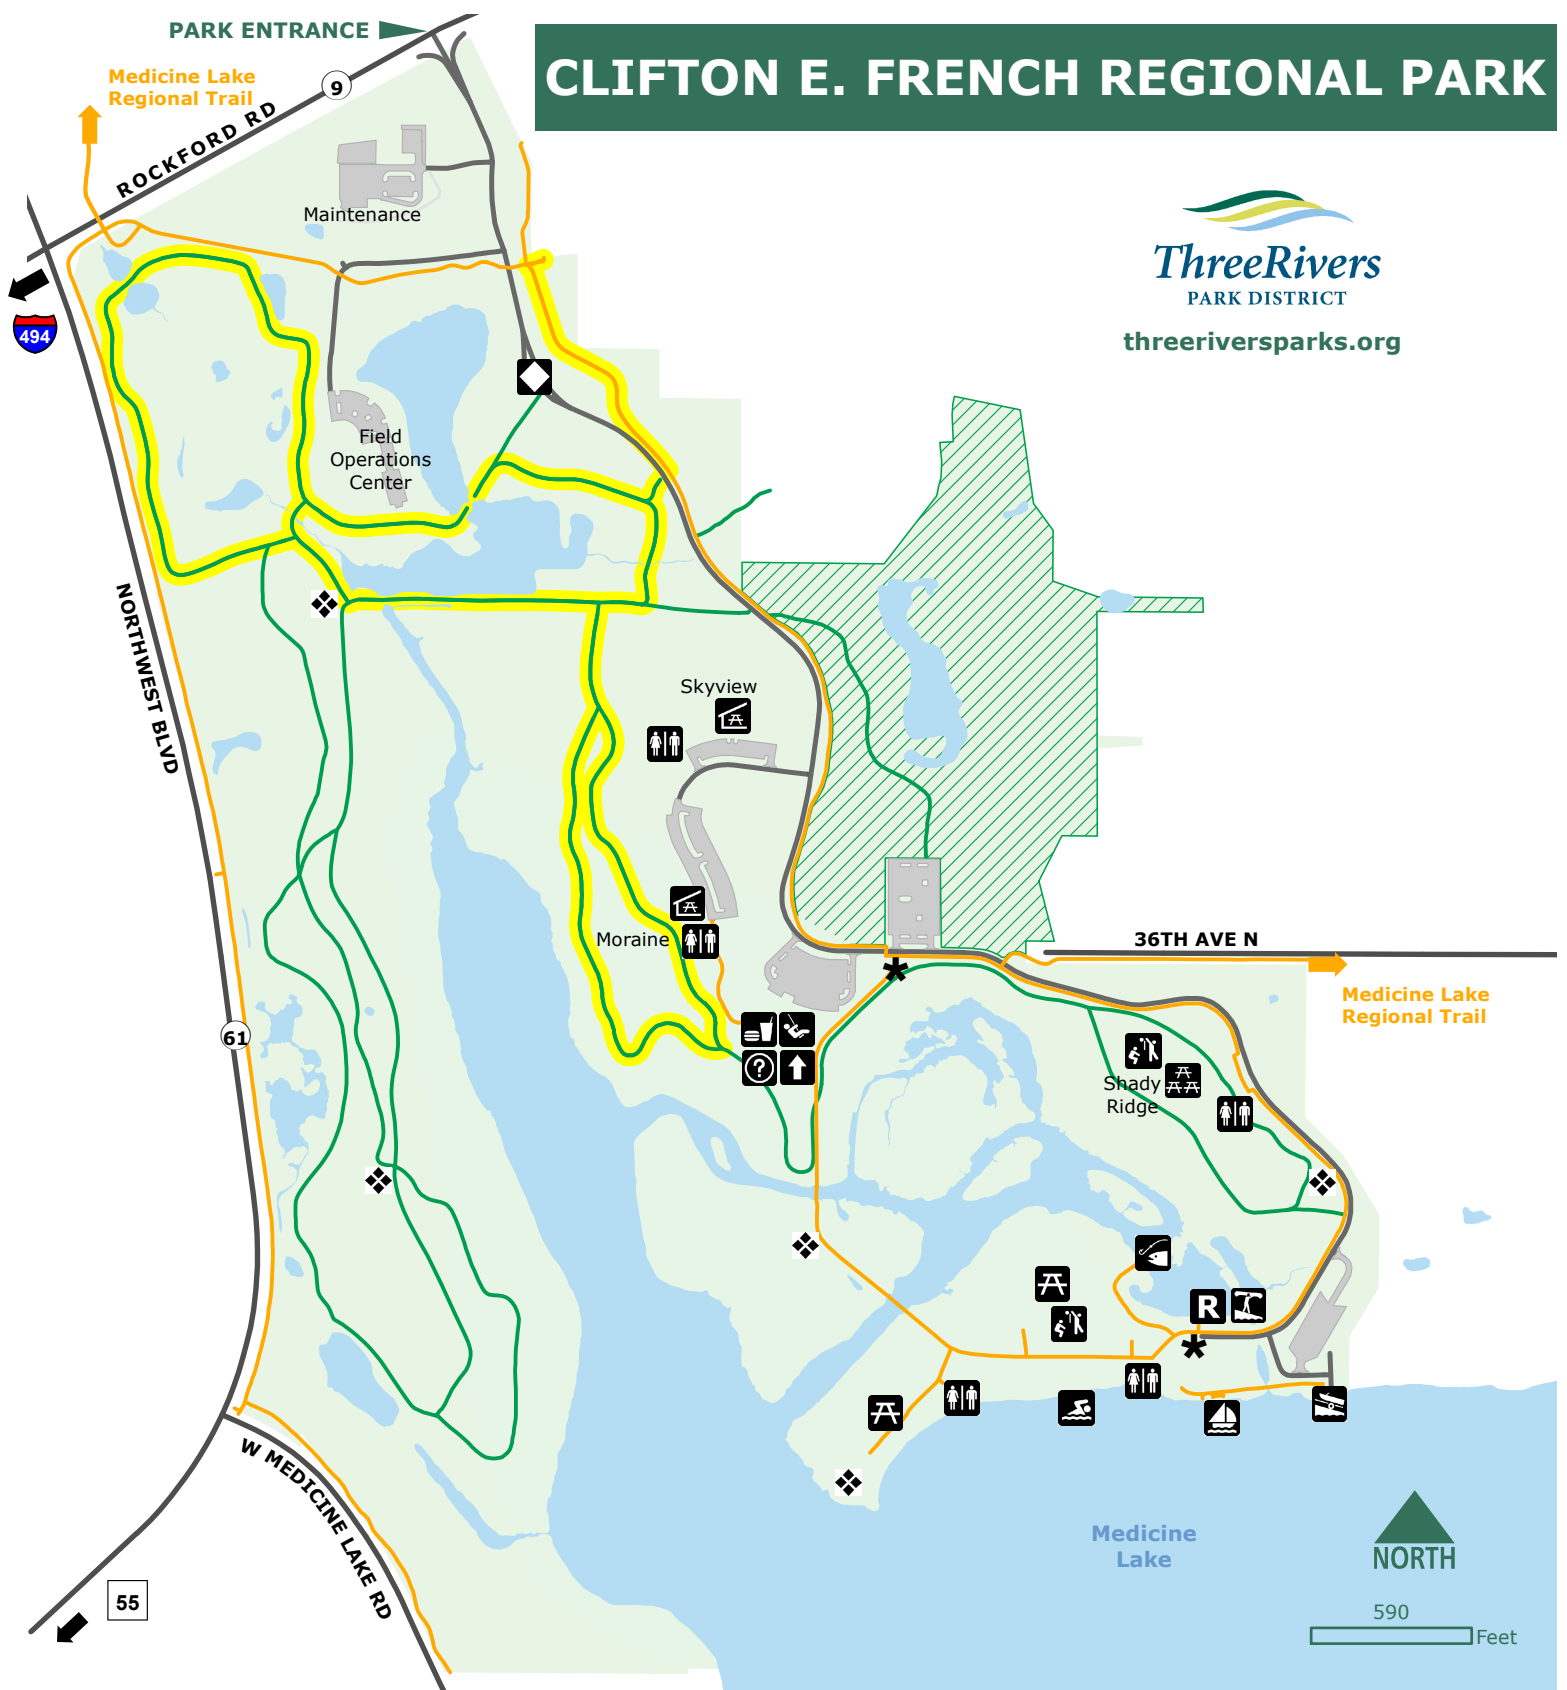

CLIFTON E. FRENCH REGIONAL PARK

threeriversparks.org

LEGEND:

Updated: 6/22/2017

TRAIL			
Miles	9.2	4.0	4.0

Temporary Dog Trail

- | | | | |
|--------------------------|----------------------------------|----------------------------|-------------------------|
| boat carry-in access | picnic area - reservable shelter | shuttle stop | road |
| boat launch | play area | swimming | nature exploration area |
| concessions | rentals | trails at your pace | park boundary |
| entry station | rest area | visitor center/information | parking lot |
| fishing pier | restroom | volleyball | water body |
| picnic area | sailboat dock | paved trail | |
| picnic area - reservable | | unpaved trail | |