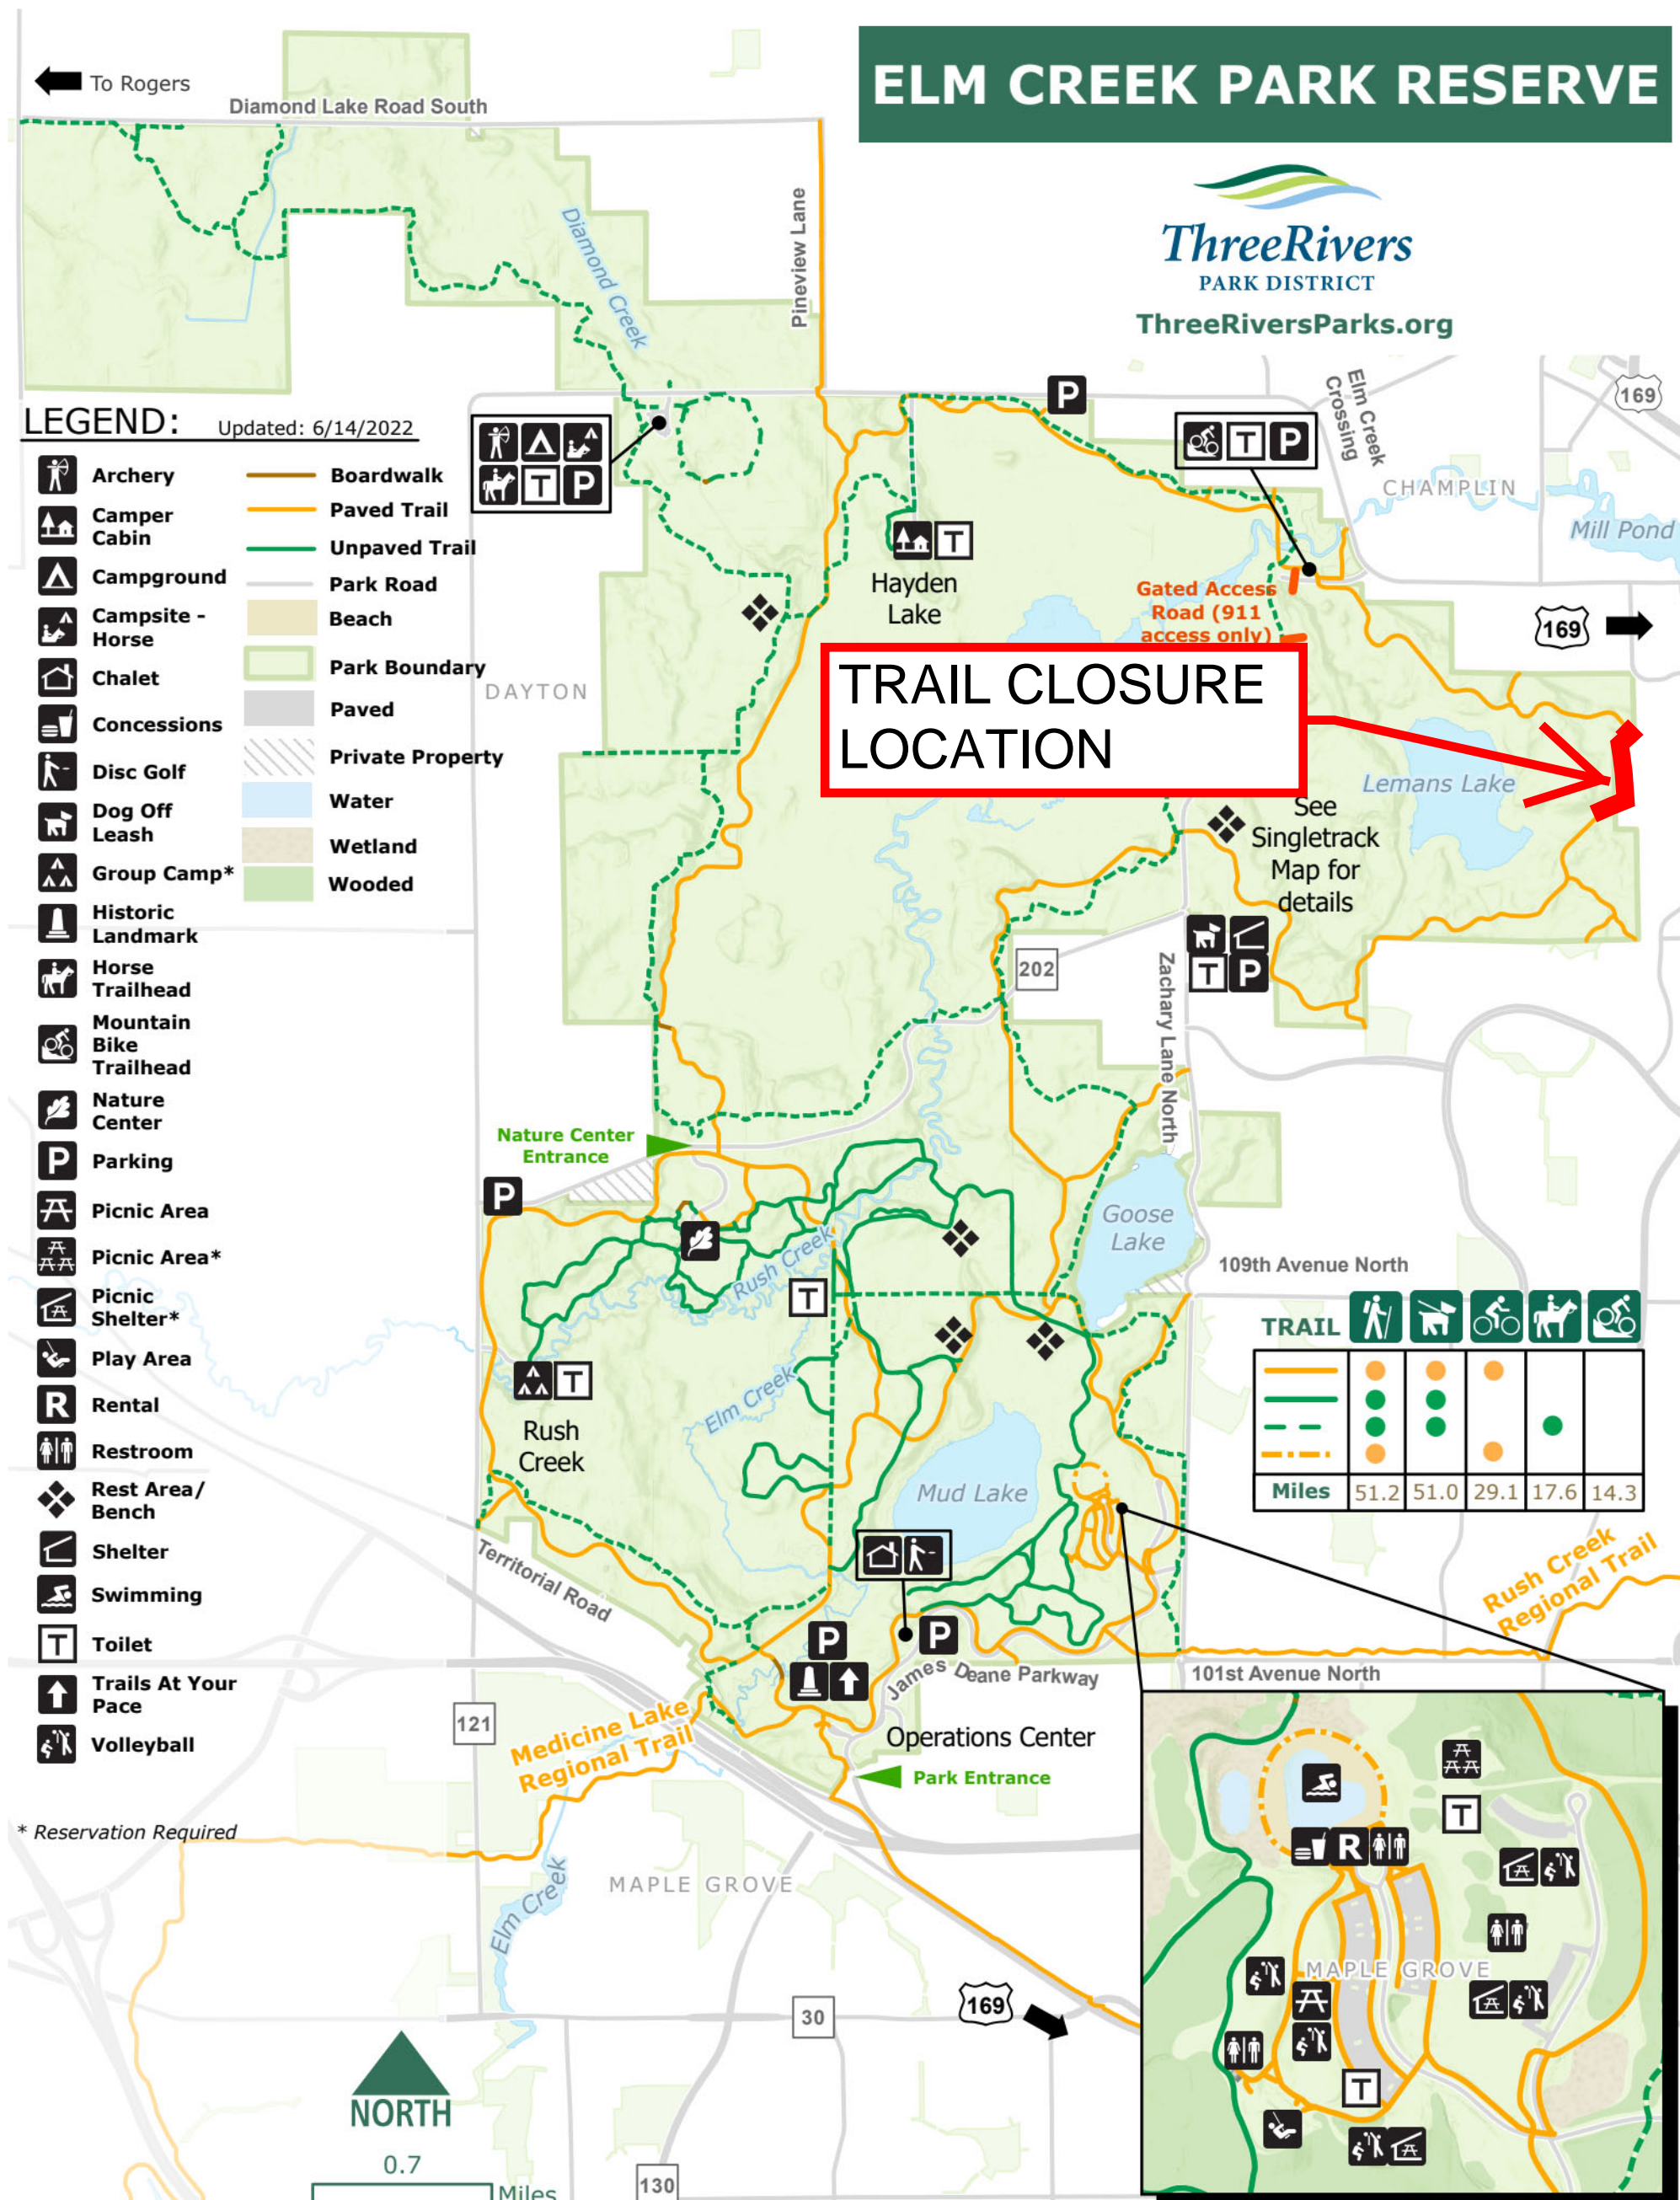

Trail Closed May 22-26

For Elm Creek North Loop Realignment Project Information visit: <https://www.threeriversparks.org/construction>