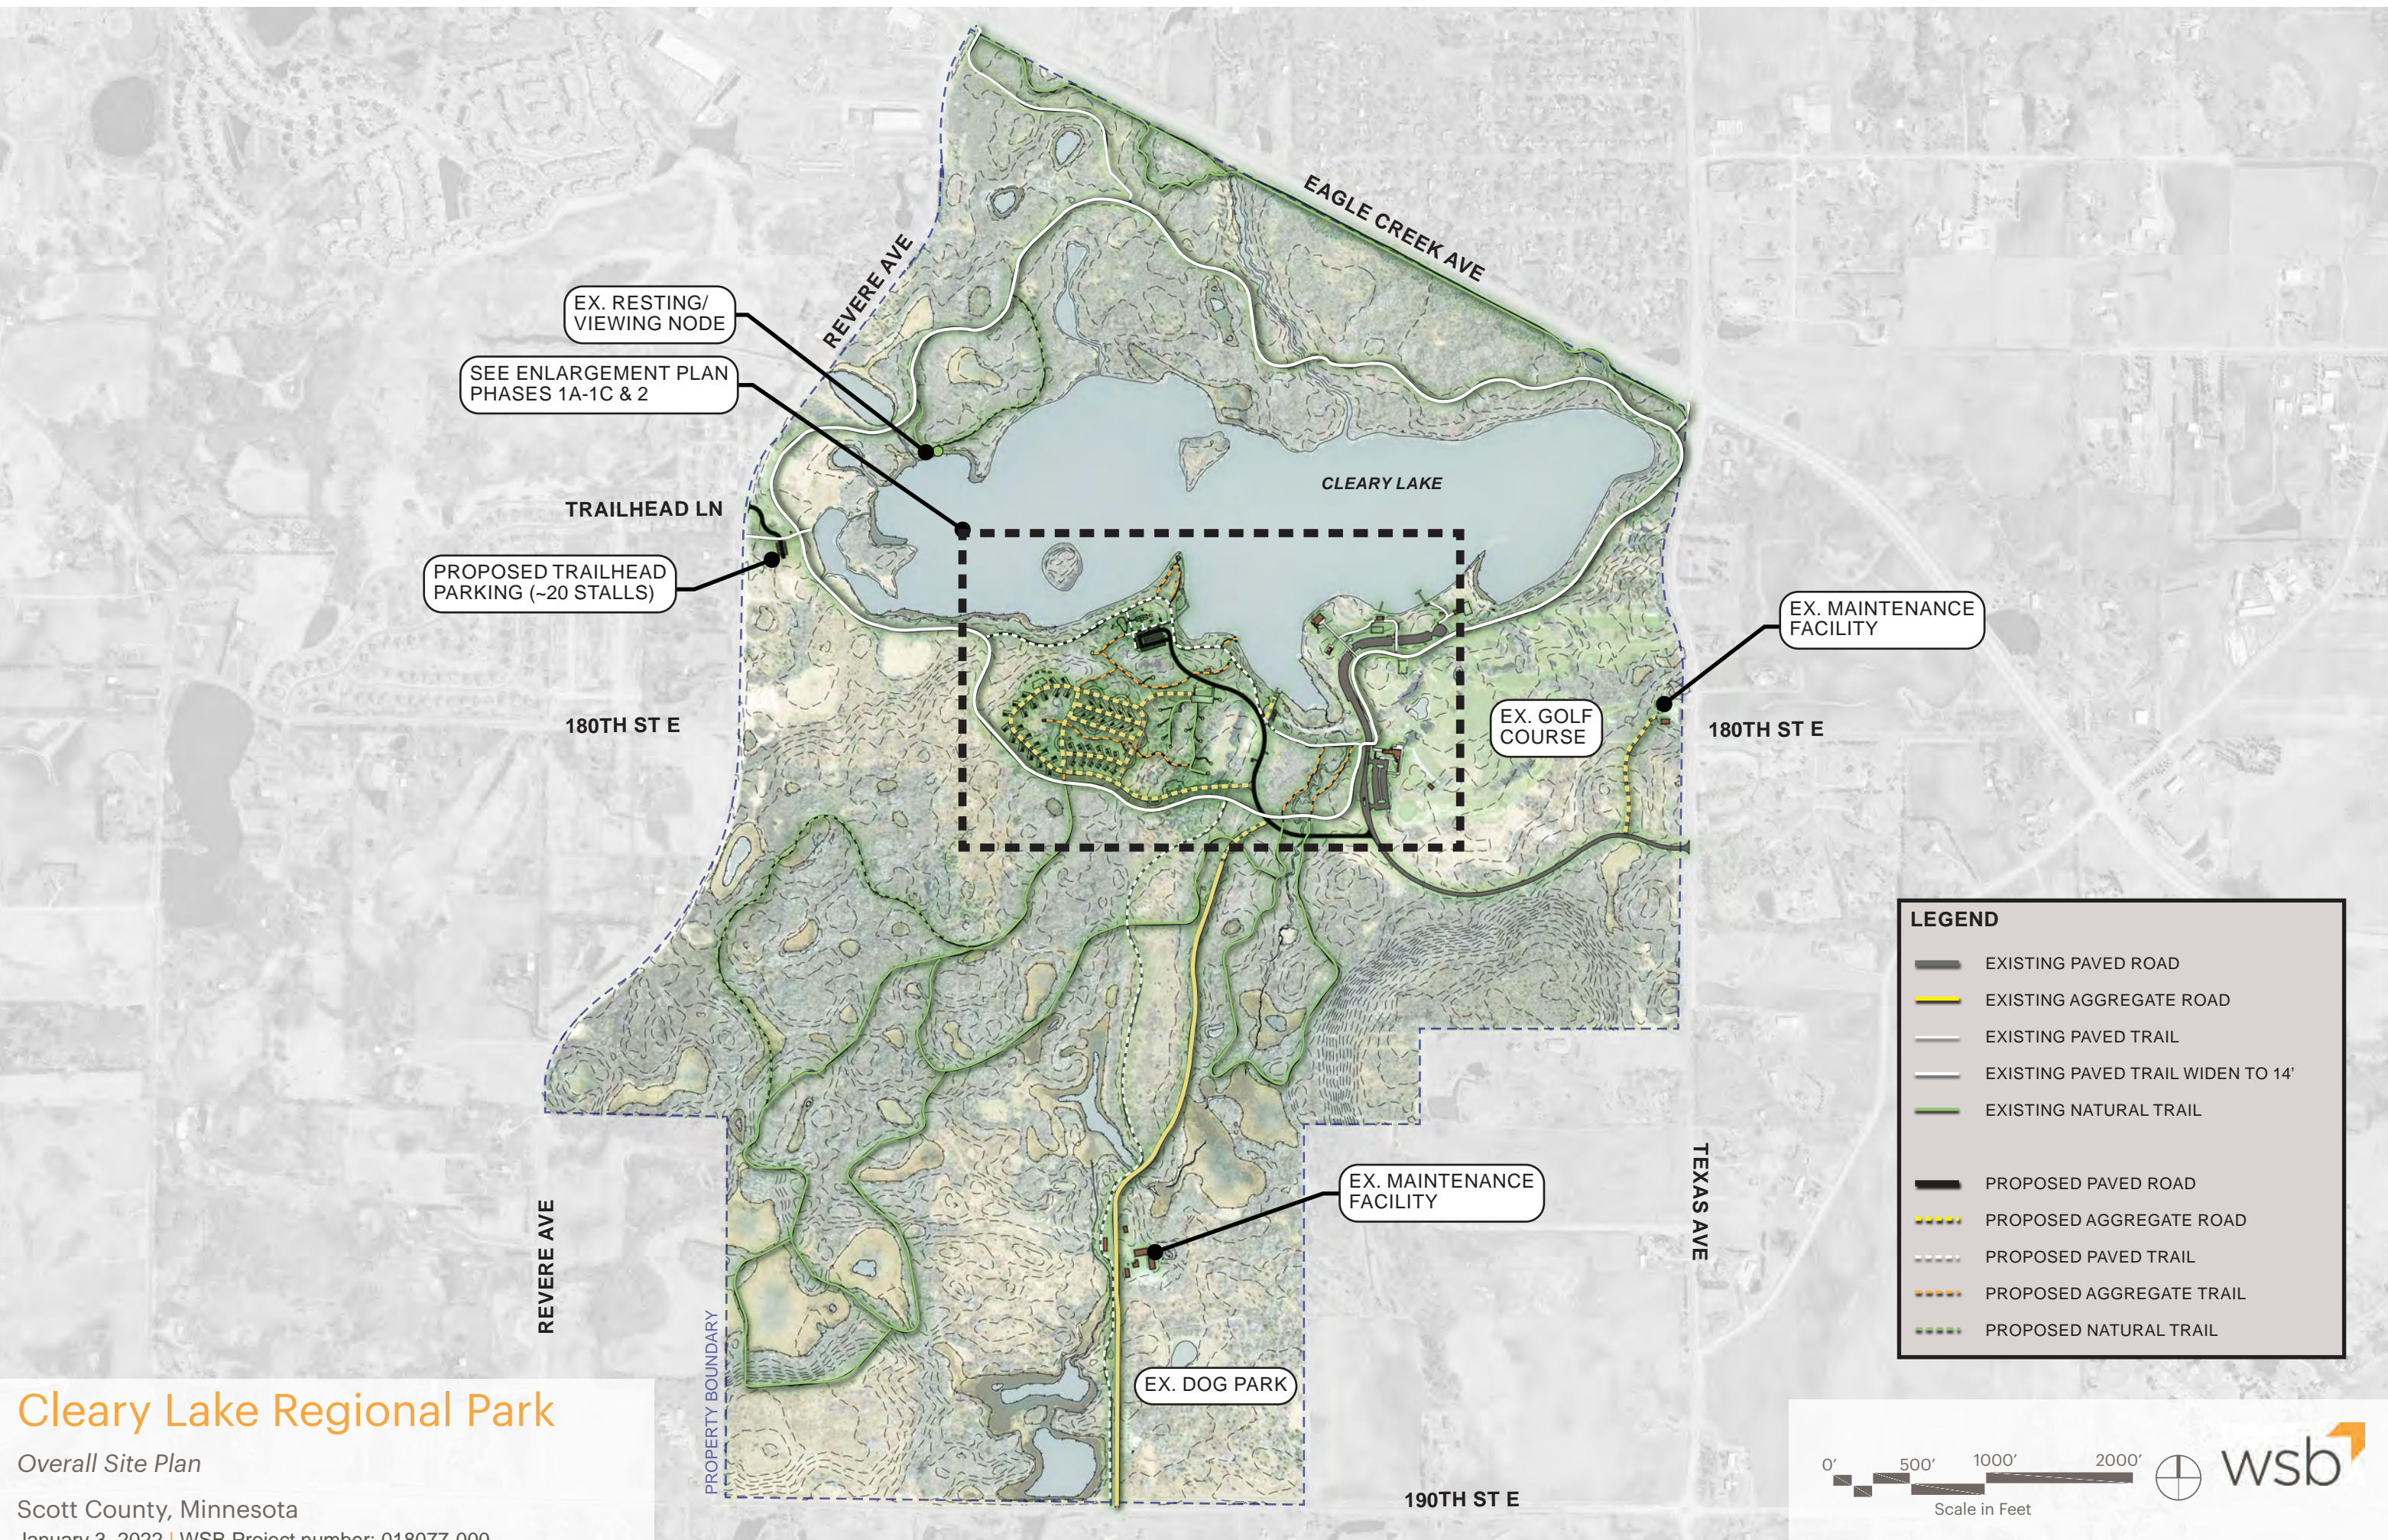

K:\018077-000\Graphics\018077-000_Cleary Lake Master plan_2021_12_16_

Cleary Lake Regional Park

Overall Site Plan

Scott County, Minnesota

January 3, 2022 | WSB Project number: 018077-000

Cleary Lake Regional Park

Campground Development | Phase 1A

Scott County, Minnesota

January 3, 2022 | WSB Project number: 018077-000

K:\018077-000\Graphics\018077-000_Cleary Lake Master plan_2021_12_16_

SELECTIVE CLEARING

EXERCISE STATION

SELECTIVE VIEW CLEARING & SHORELINE STABILIZATION (TYP.)

PROPOSED 8' WIDE PAVED TRAIL

EXISTING TREE (TYP.)

PROPOSED SHORELINE ACCESS (TYP.)

PROPOSED DROP OFF & FOOD TRUCK AREA

PROPOSED PARKING (~65 STALLS)

STORMWATER TREATMENT AREA

IMPROVED SHELTER

EXERCISE STATION

PROPOSED TREE (TYP.)

EXERCISE STATION

PROPOSED 8' WIDE AGGREGATE TRAIL

CAMPGROUND WINTER ACCESS (GATED)

PICNIC AREAS / OPEN SPACE