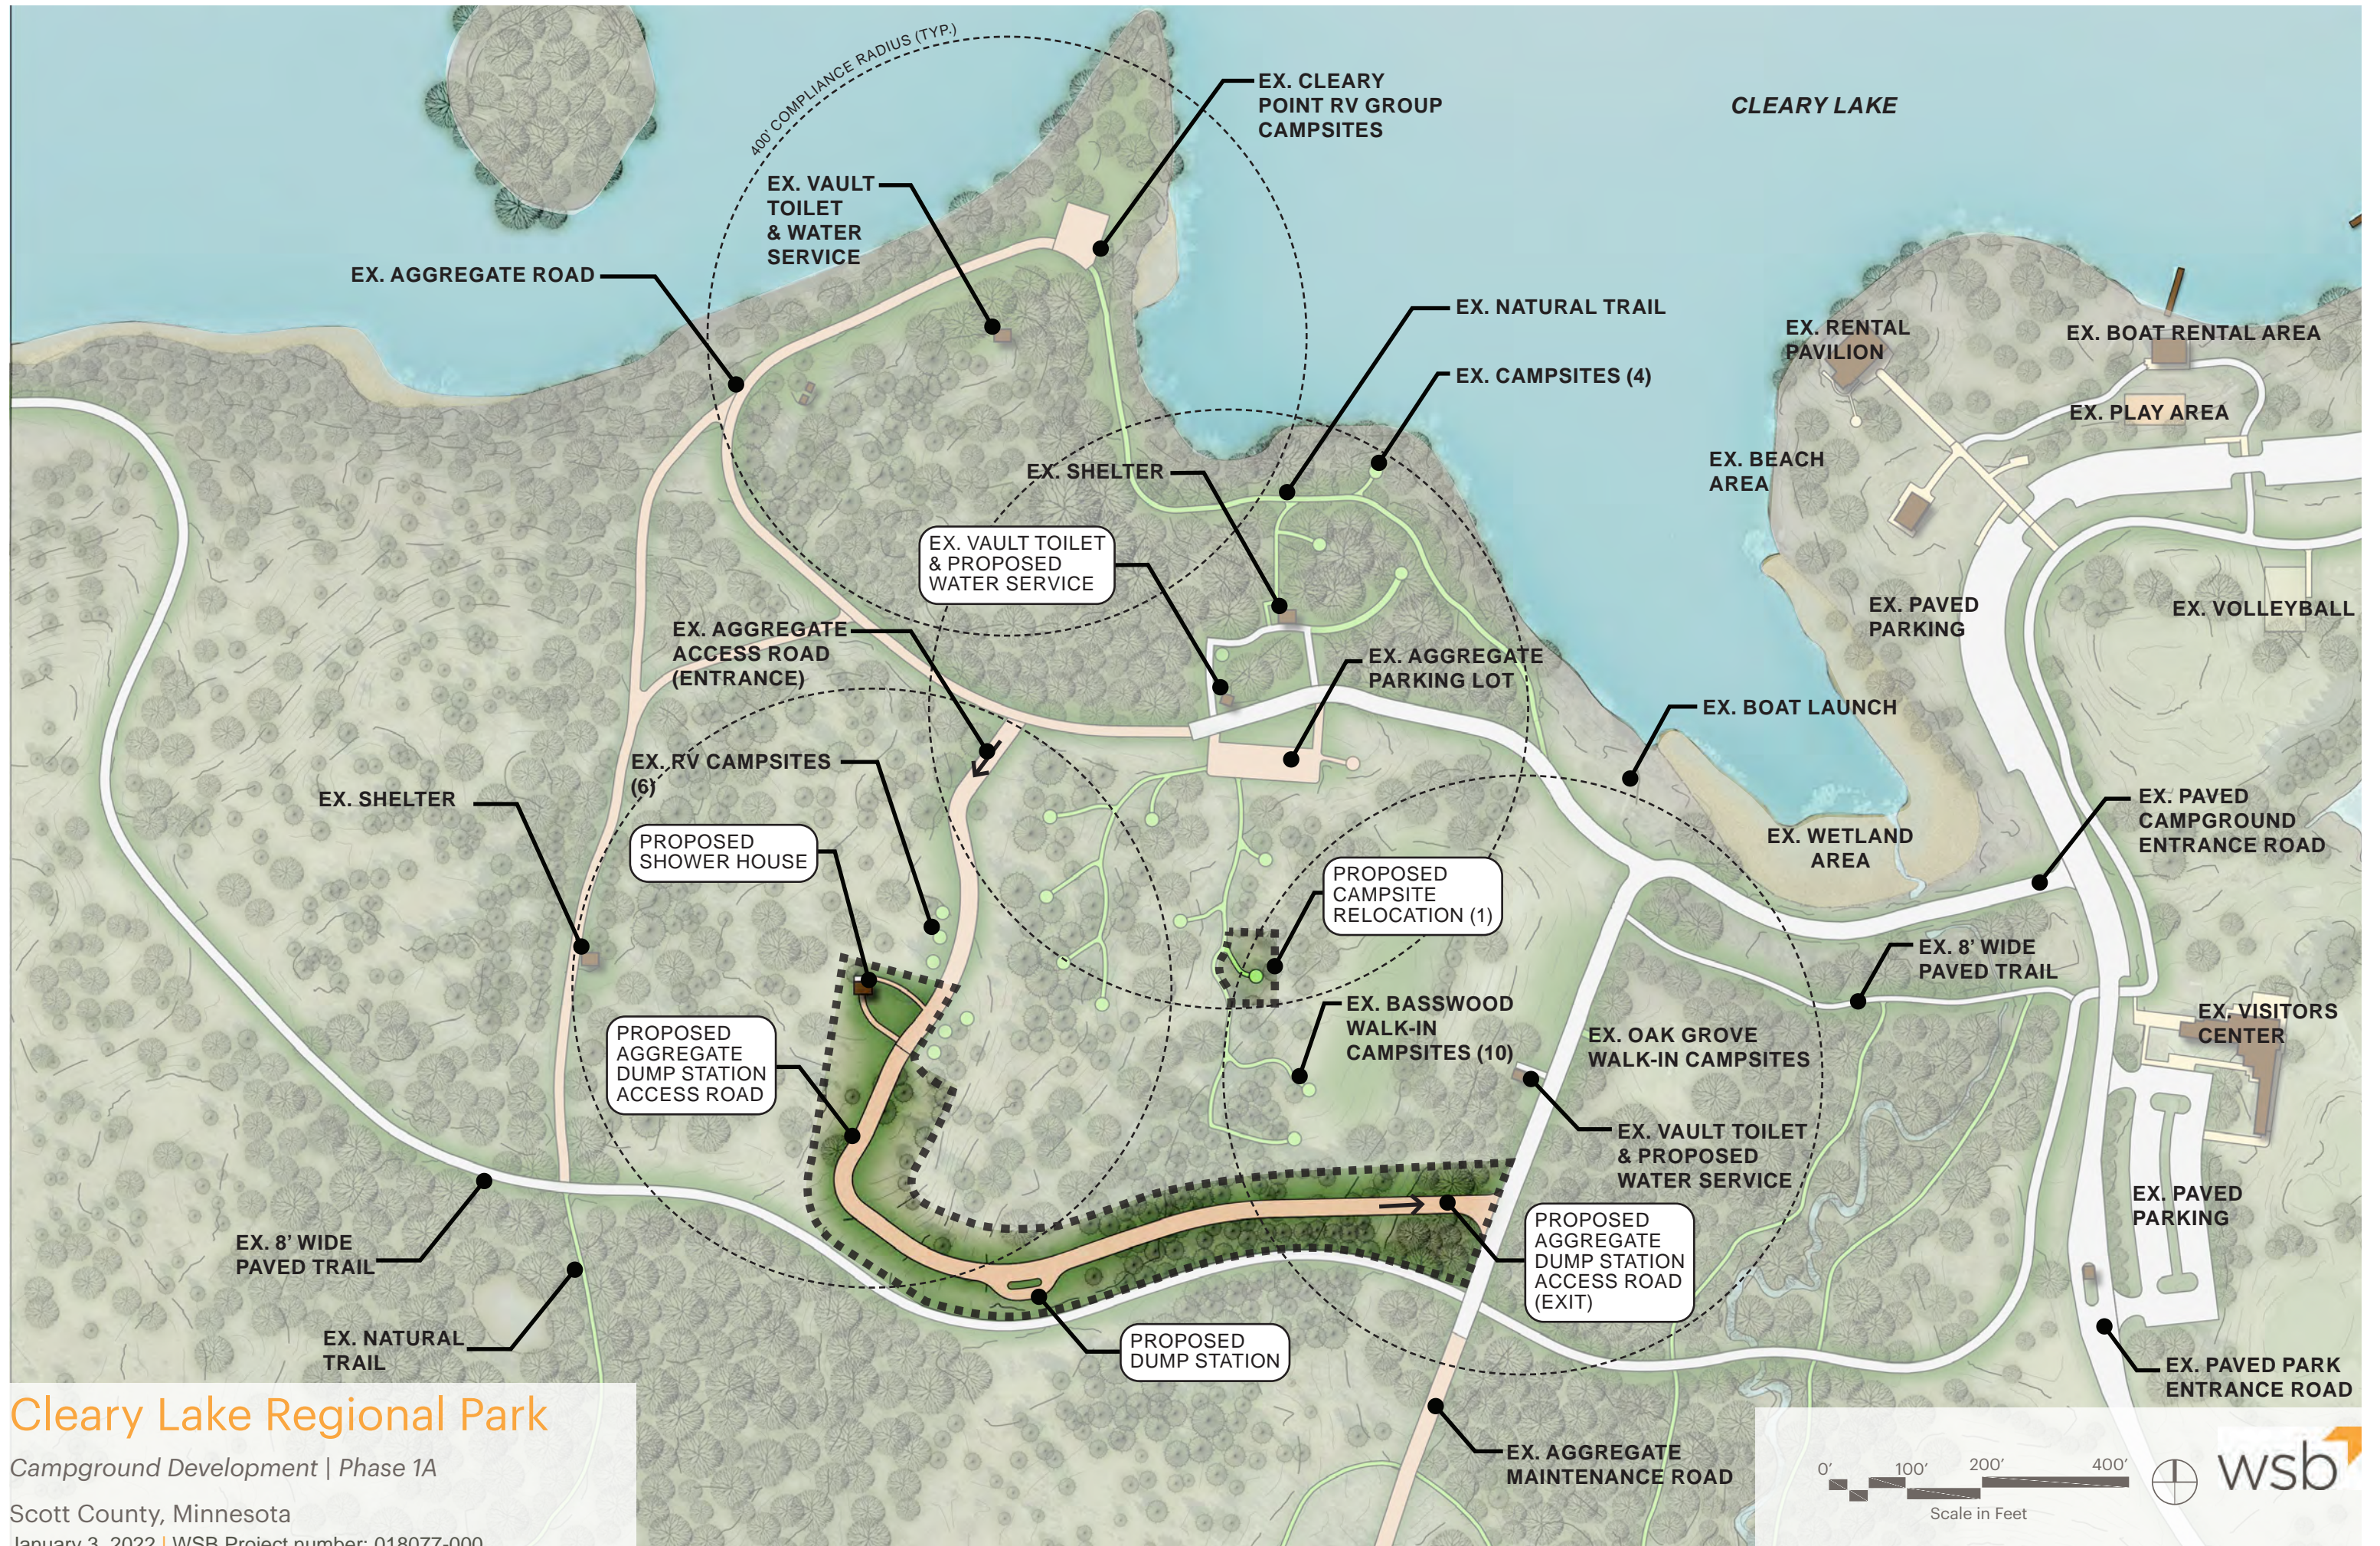

Cleary Lake Regional Park

Campground Development | Phase 1A

Scott County, Minnesota

January 3, 2022 | WSB Project number: 018077-000

K:\018077-000\Graphics\018077-000_Cleary Lake Master plan_2021_12_16_