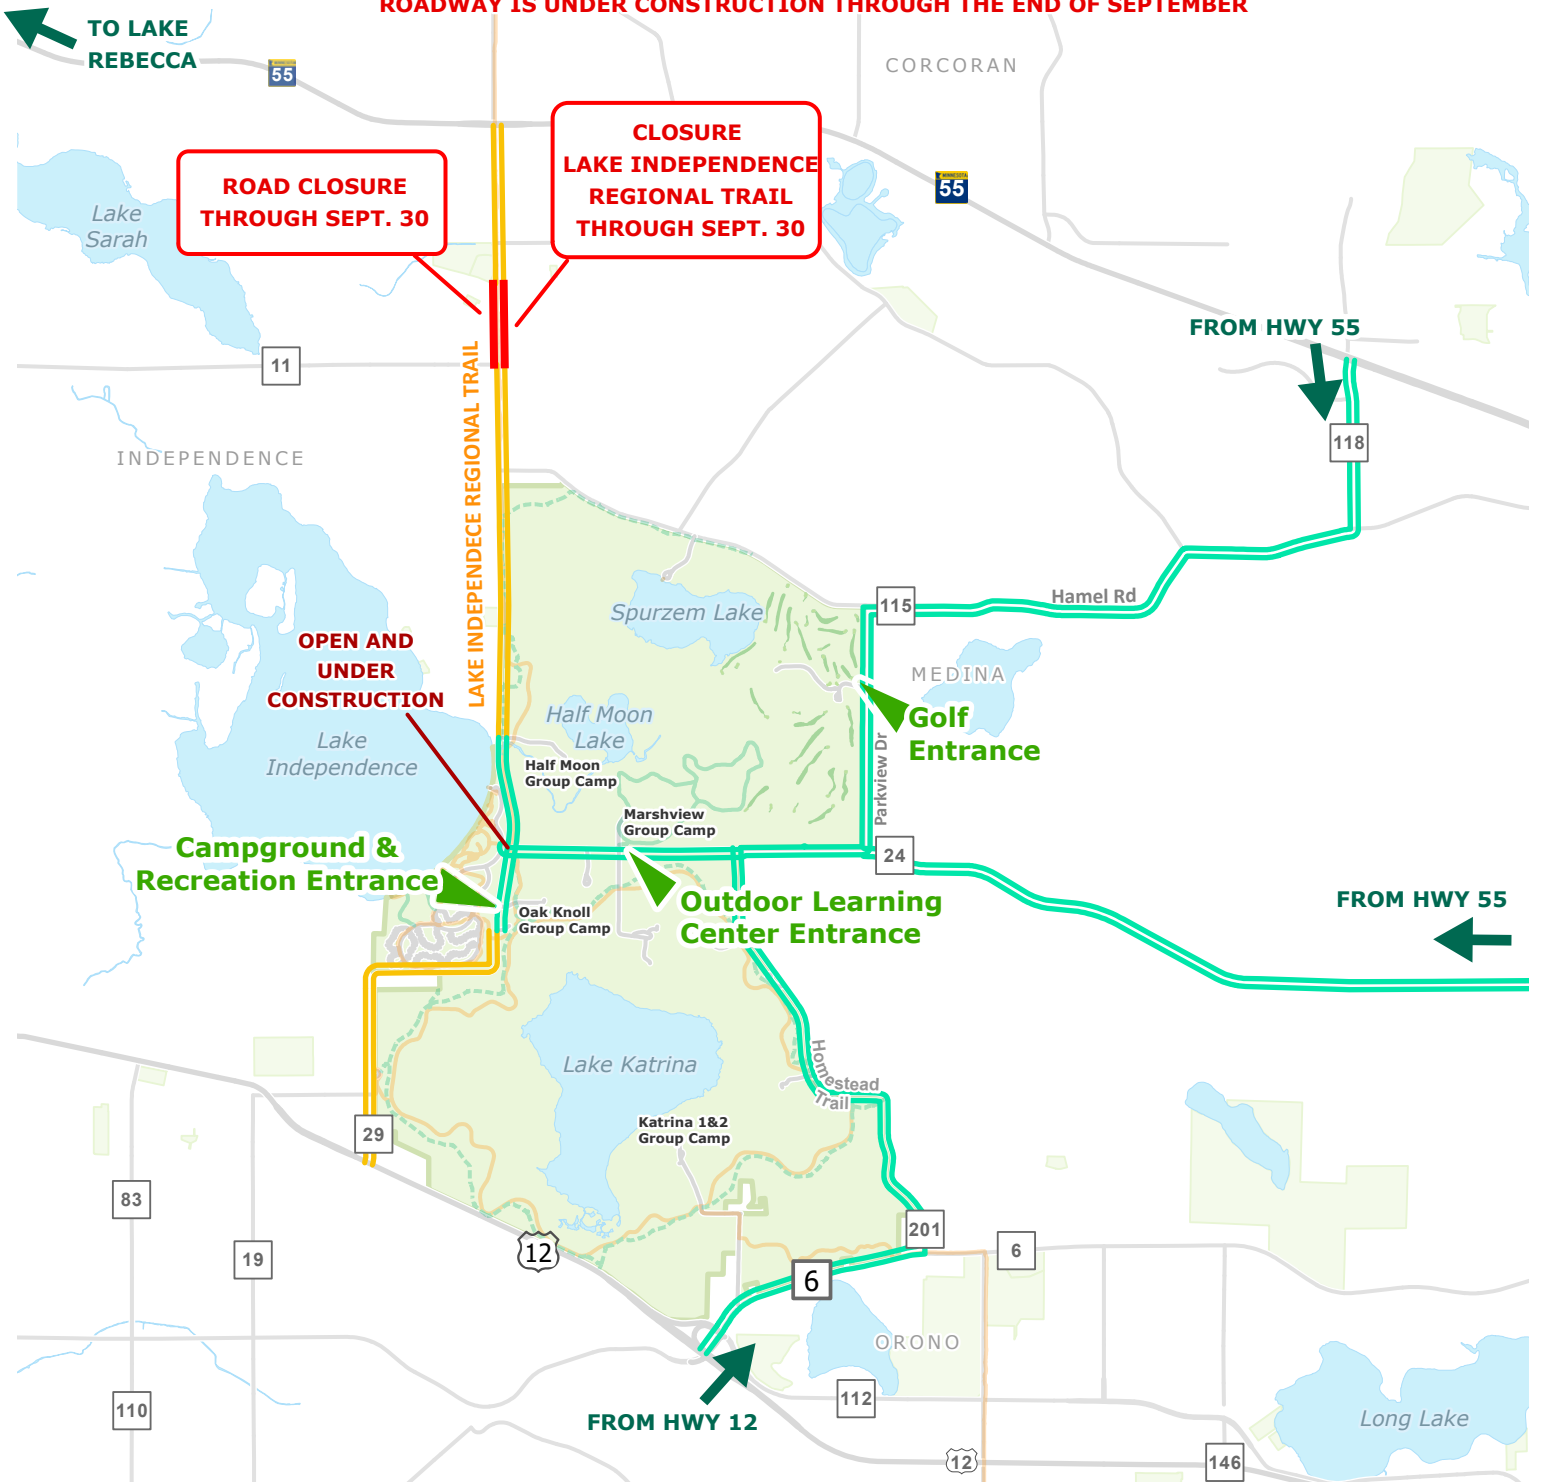

# Baker Park Reserve

## Construction Alternate Routes

**ALL PARK ACCESSES REMAIN OPEN DURING CONSTRUCTION**

**ROADWAY IS UNDER CONSTRUCTION THROUGH THE END OF SEPTEMBER**

### CONSTRUCTION INFORMATION

- Road Closure
- Alternative Route
- Local Traffic Only
- Park Road

### MAP LEGEND

- 24 County Road
- 12 U.S. Highway
- 55 MN Highway
- Paved Hike
- Unpaved Hike
- Park Boundary
- Water

1  
Mile

**GIS Department**  
Revised Date: 6/24/2024

This map is for general reference only. This is not a legal document and it is provided without warranty. Data represented in this map is from a variety of sources, and is dynamic. The user acknowledges and accepts these terms.