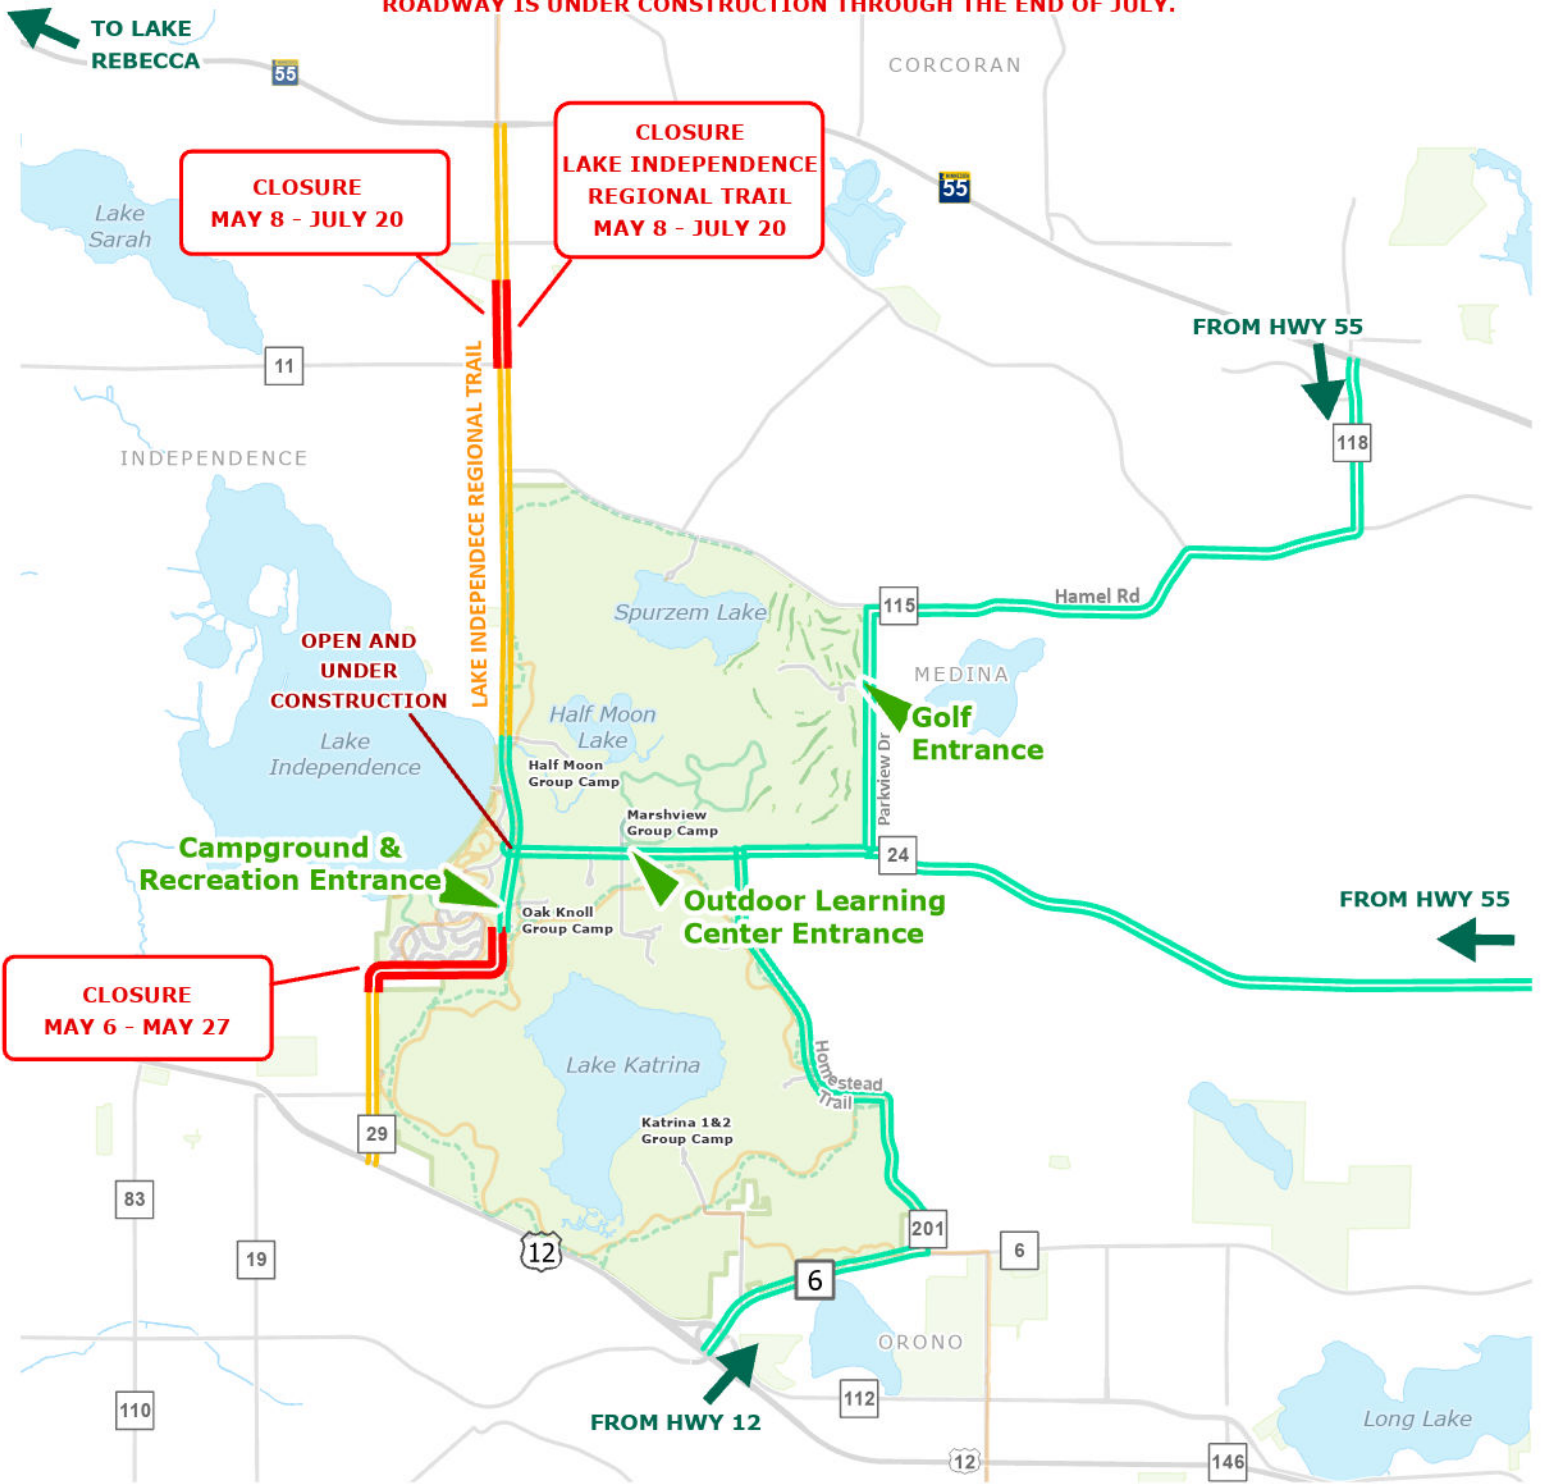

Baker Park Reserve

Construction Alternate Routes

ALL PARK ACCESSES REMAIN OPEN DURING CONSTRUCTION

ROADWAY IS UNDER CONSTRUCTION THROUGH THE END OF JULY.

CONSTRUCTION INFORMATION

- Road Closure
- Alternative Route
- Local Traffic Only
- Park Road

MAP LEGEND

- 24 County Road
- 12 U.S. Highway
- 55 MN Highway
- Paved Hike
- Unpaved Hike
- Park Boundary
- Water

1

Mile

GIS Department
Revised Date: 4/22/2024

This map is for general reference only. This is not a legal document and it is provided without warranty. Data represented in this map is from a variety of sources, and is dynamic. The user acknowledges and accepts these terms.