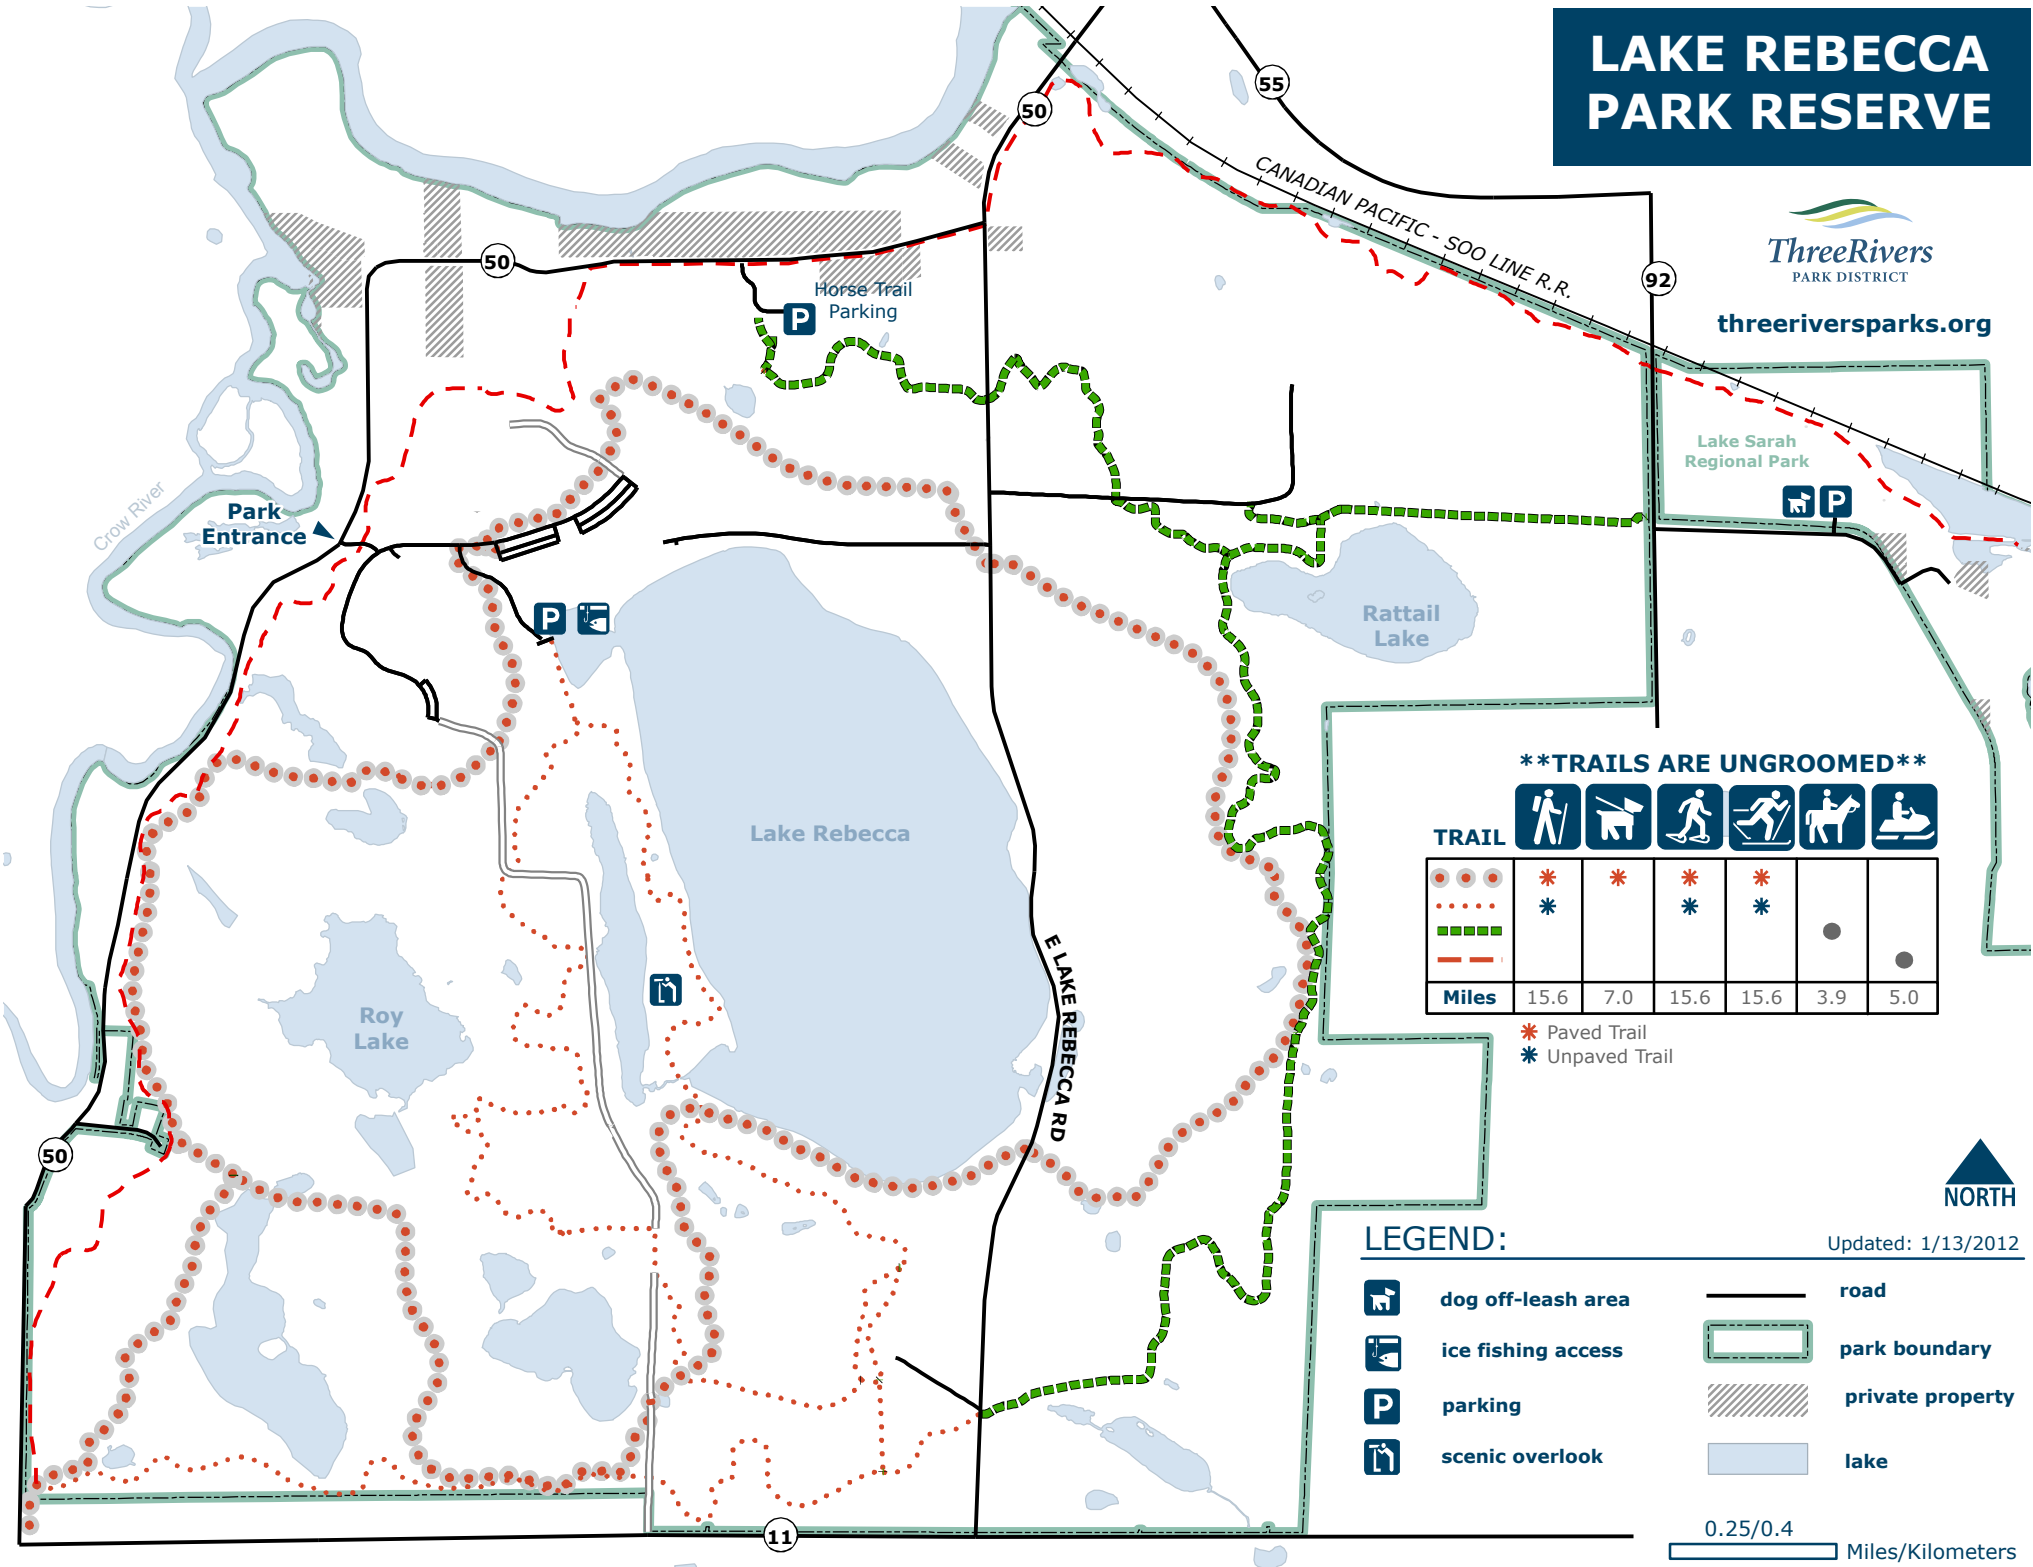

LAKE REBECCA PARK RESERVE

threeriversparks.org

Lake Sarah Regional Park

****TRAILS ARE UNGROOMED****

TRAIL						
	*	*	*	*		
	*		*	*		
Miles	15.6	7.0	15.6	15.6	3.9	5.0

* Paved Trail
* Unpaved Trail

LEGEND:

- dog off-leash area
- ice fishing access
- parking
- scenic overlook
- road
- park boundary
- private property
- lake

Updated: 1/13/2012

0.25/0.4 Miles/Kilometers