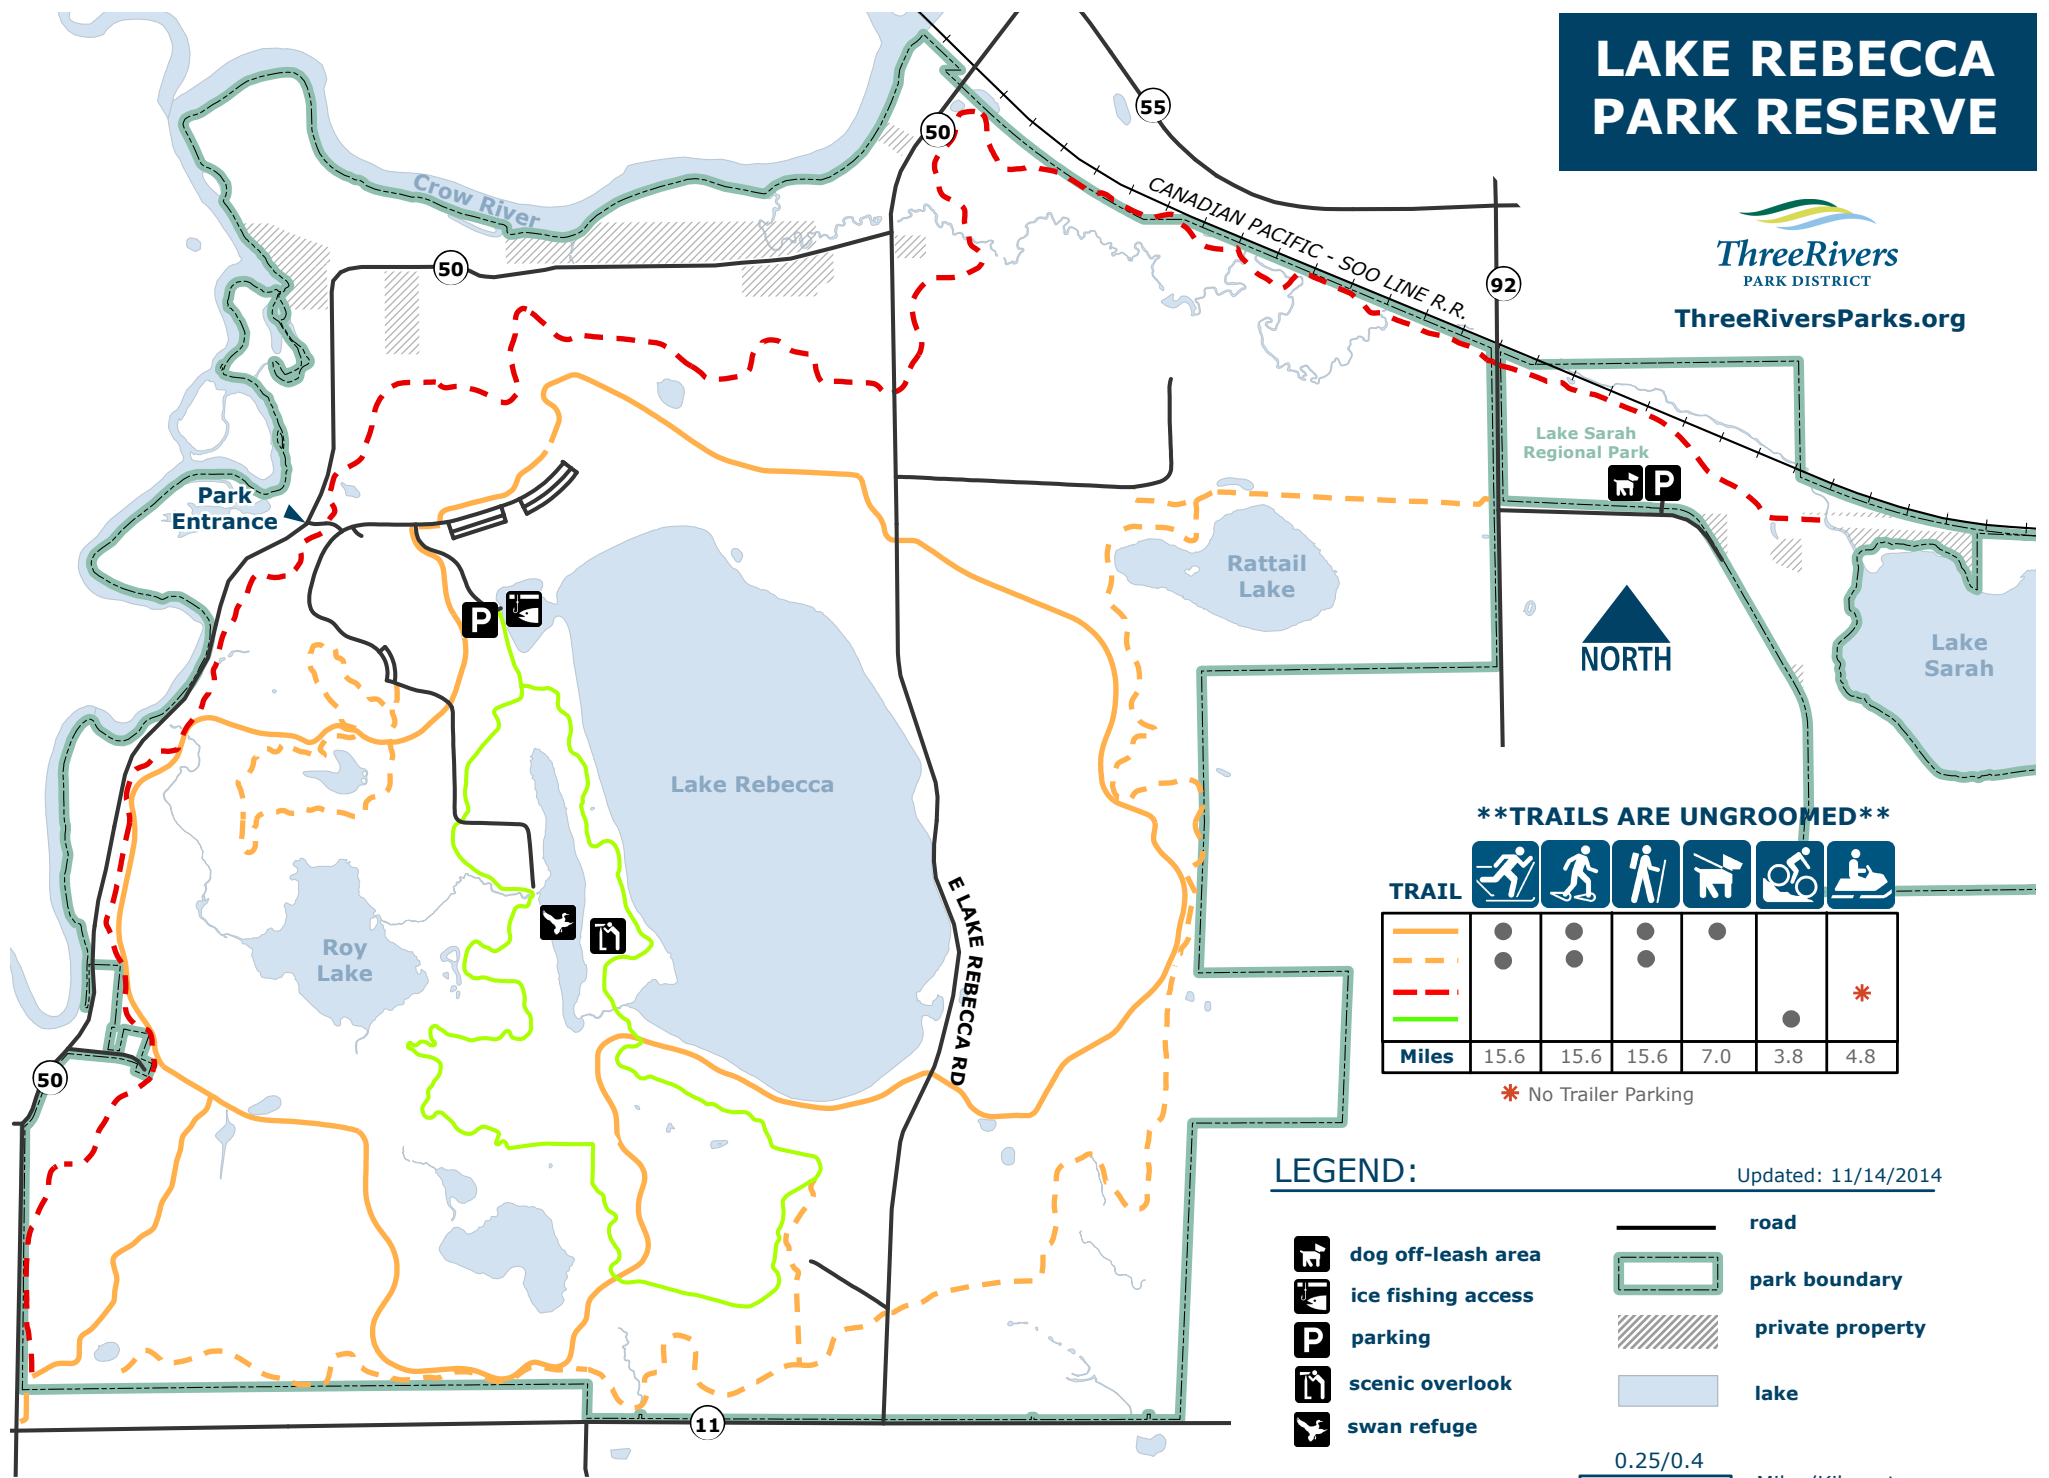

LAKE REBECCA PARK RESERVE

ThreeRiversParks.org

****TRAILS ARE UNGROOMED****

TRAIL						
	●	●	●	●		
	●	●	●	●		
						*
					●	
Miles	15.6	15.6	15.6	7.0	3.8	4.8

* No Trailer Parking

LEGEND:

Updated: 11/14/2014

- dog off-leash area
- ice fishing access
- road
- parking
- scenic overlook
- swan refuge
- park boundary
- private property
- lake

0.25/0.4 Miles/Kilometers