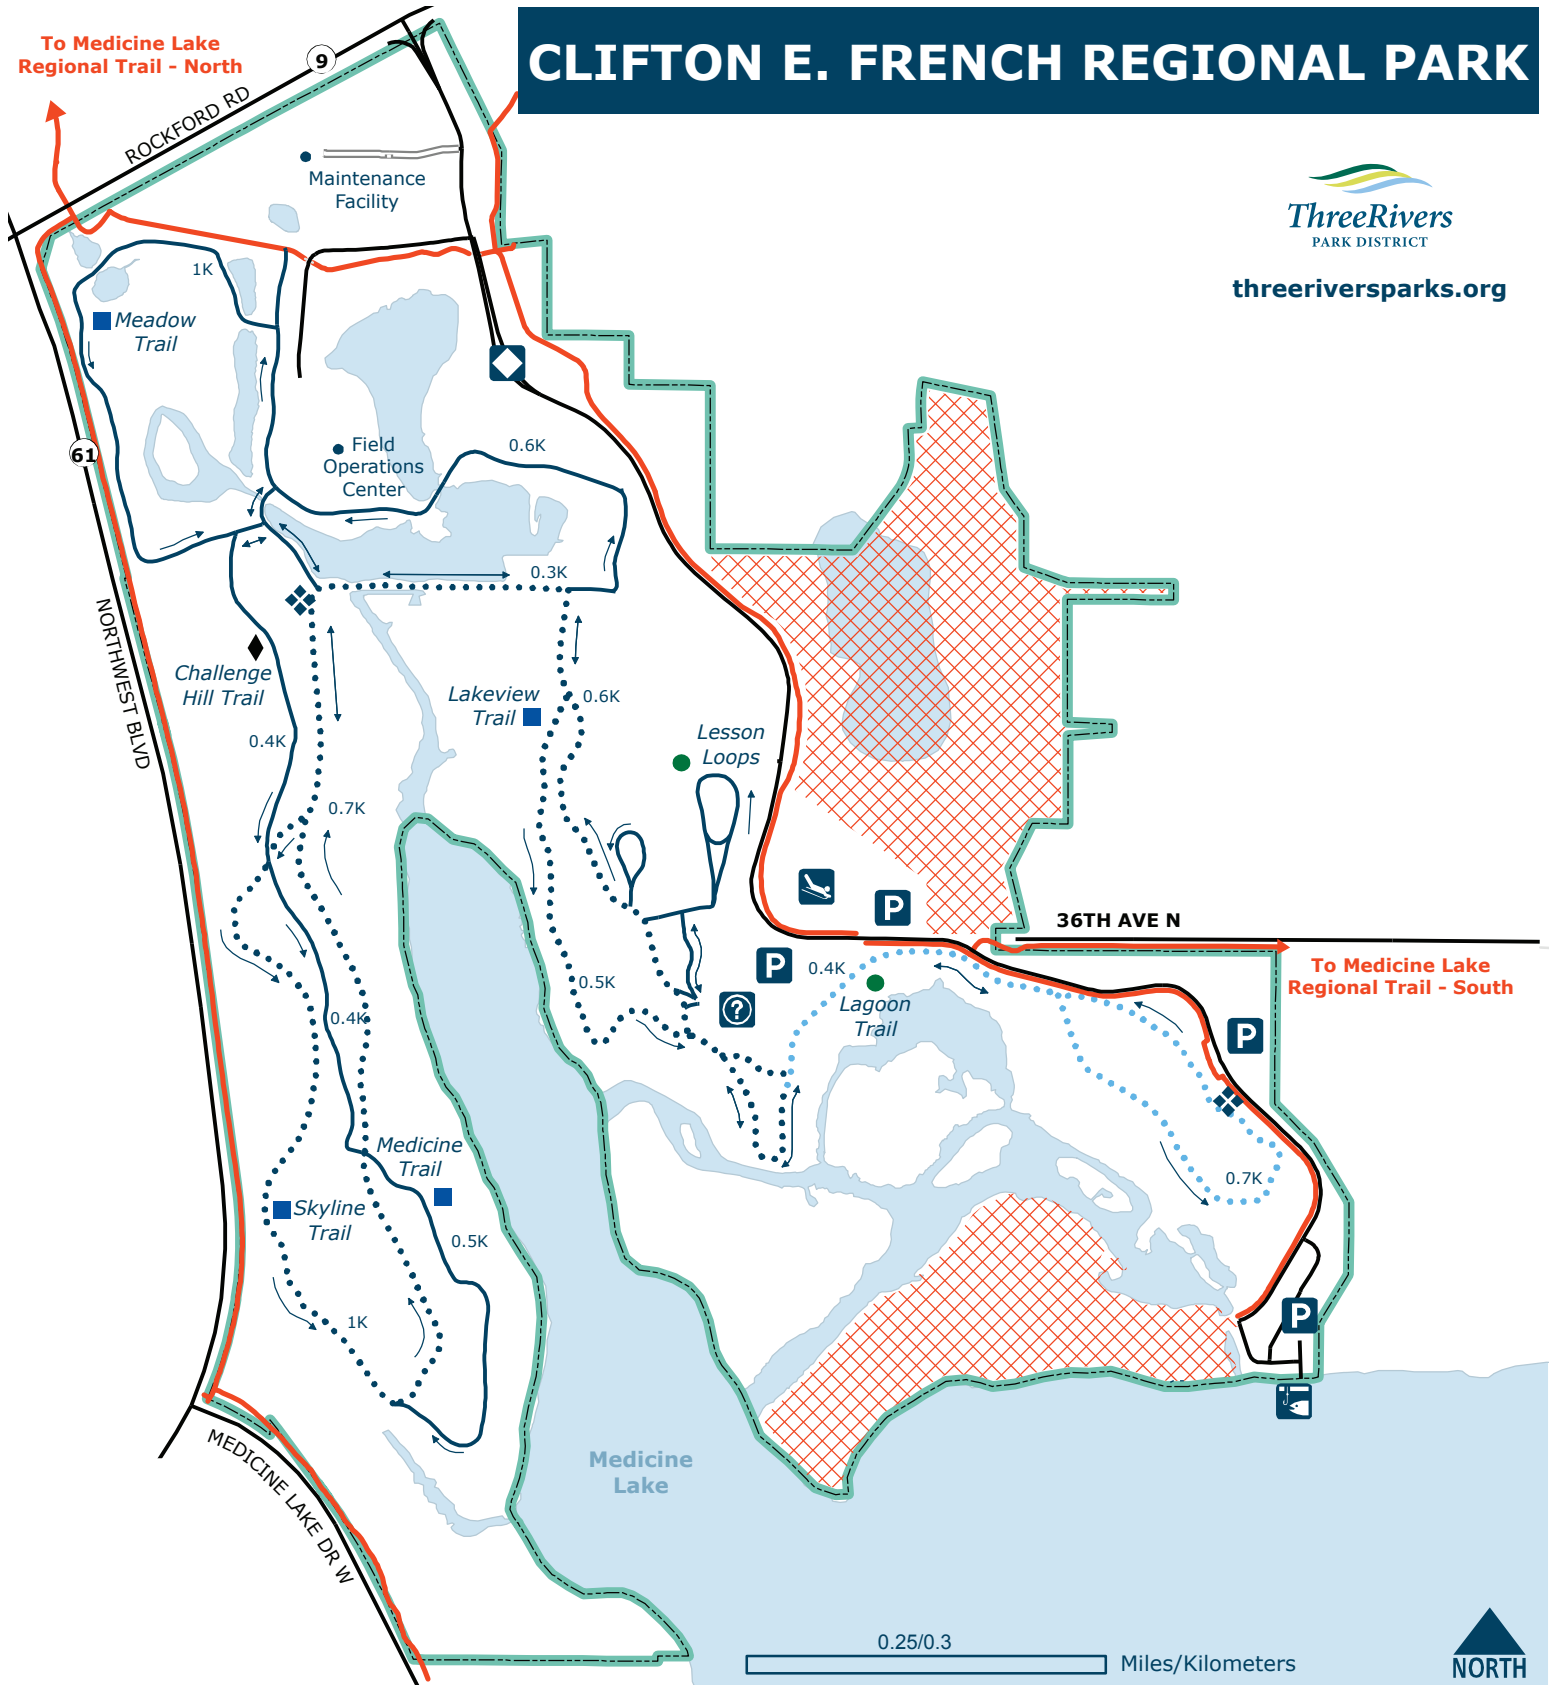

To Medicine Lake Regional Trail - North

# CLIFTON E. FRENCH REGIONAL PARK

threeriversparks.org

TRAIL					
	●	●	●	●	●
	●	●	●	●	●
	●	●	●	●	●
	●	●	●	●	●
<b>Miles</b>	4.4	5.2	2.9	2.9	2.9

## LEGEND:

Updated: 11/8/2011

- entry station
- ice fishing access
- least difficult
- service road
- parking
- more difficult
- snowshoe area
- rest area
- most difficult
- park boundary
- sledding
- visitor center (concessions, ski rentals, merchandise, meeting room)
- trail direction
- water body
- two-way - keep right