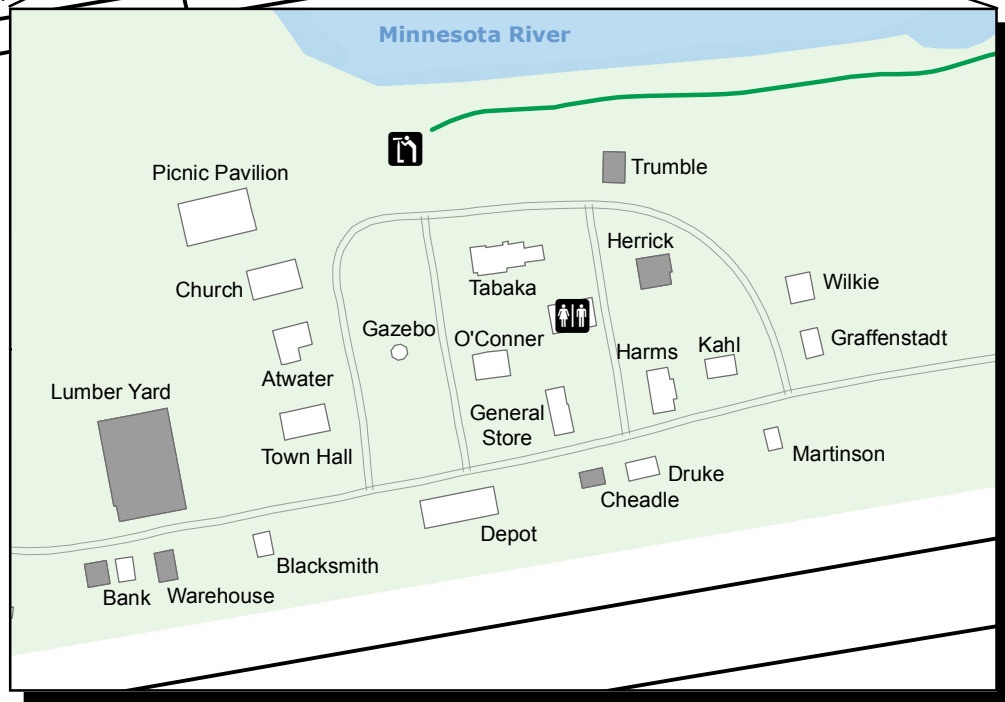

# THE LANDING MINNESOTA RIVER HERITAGE PARK

## LEGEND:

Updated: 5/19/2011

- |  |                                      |  |                              |
|--|--------------------------------------|--|------------------------------|
|  | interior exhibit by guided tour only |  | visitor center/information   |
|  | exterior exhibit only                |  | unpaved hiking trail - 1.1mi |
|  | concession                           |  | service road                 |
|  | drinking water                       |  | railroad                     |
|  | parking                              |  | road                         |
|  | reservation picnic area - sheltered  |  | water body                   |
|  | restroom                             |  | park boundary                |
|  | viewing area                         |  |                              |