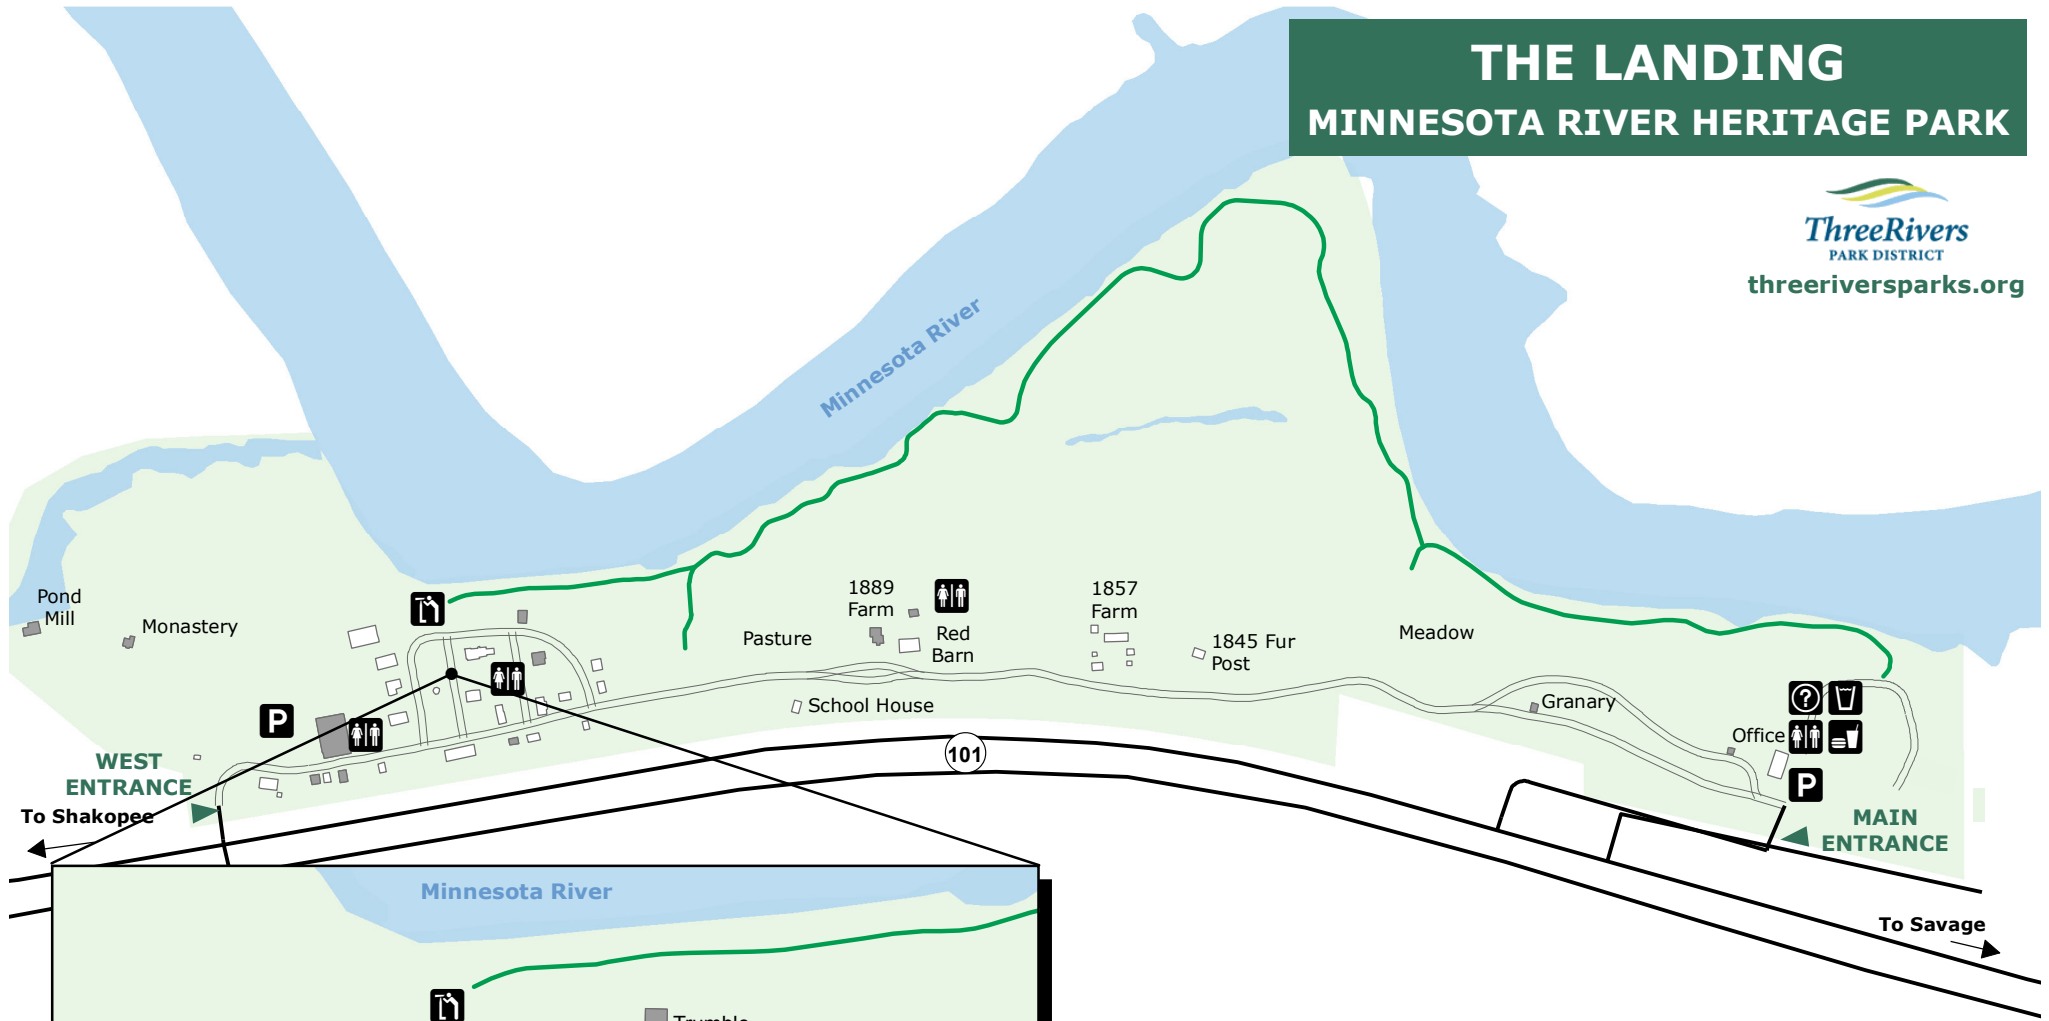

# THE LANDING MINNESOTA RIVER HERITAGE PARK

## LEGEND:

Updated: 5/19/2011

- |  |                                      |  |                              |
|--|--------------------------------------|--|------------------------------|
|  | interior exhibit by guided tour only |  | visitor center/information   |
|  | exterior exhibit only                |  | unpaved hiking trail - 1.1mi |
|  | concession                           |  | service road                 |
|  | drinking water                       |  | railroad                     |
|  | parking                              |  | road                         |
|  | reservation picnic area - sheltered  |  | water body                   |
|  | restroom                             |  | park boundary                |
|  | viewing area                         |  |                              |