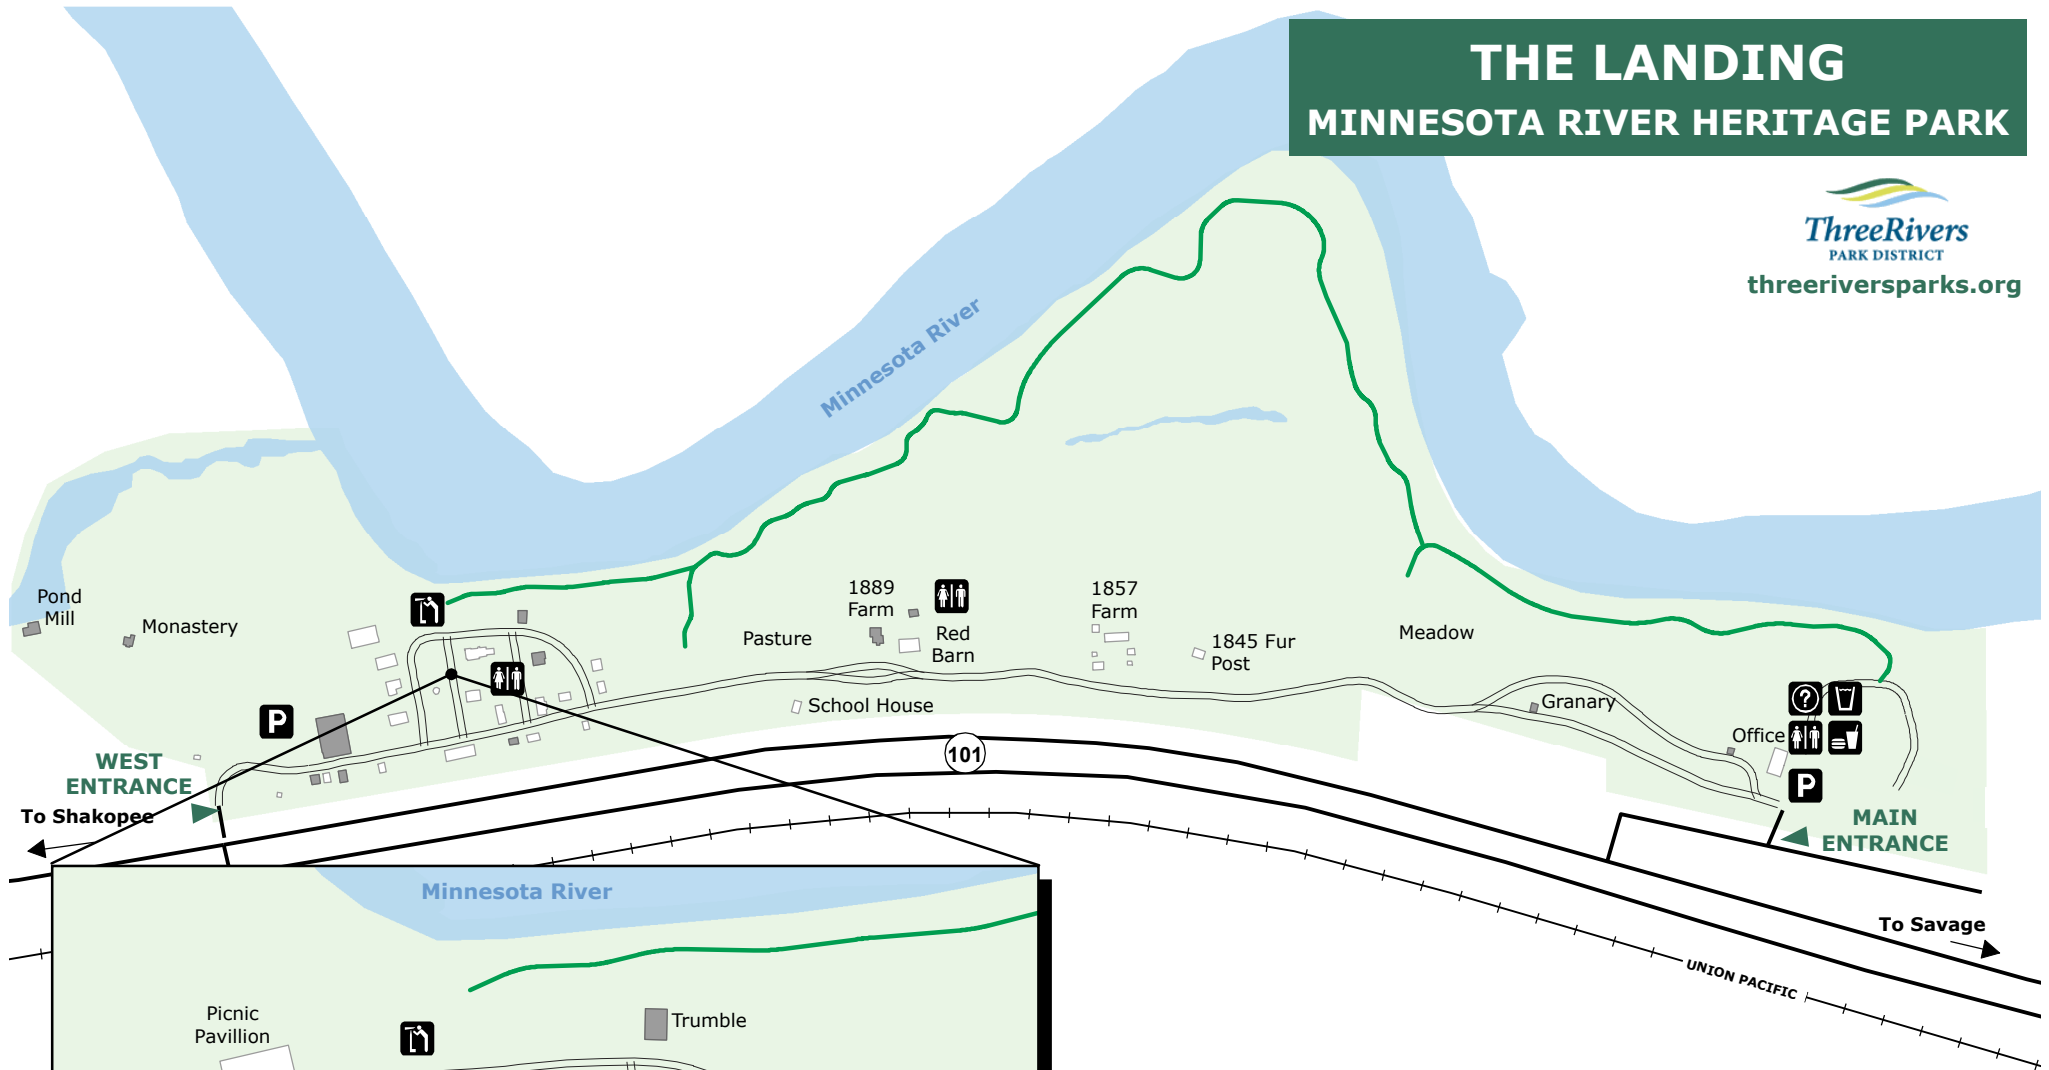

THE LANDING

MINNESOTA RIVER HERITAGE PARK

LEGEND:

Updated: 5/6/2010

- | | | | |
|--|--------------------------------------|--|------------------------------|
| | interior exhibit by guided tour only | | visitor center/information |
| | exterior exhibit only | | unpaved hiking trail - 1.1mi |
| | concession | | service road |
| | drinking water | | railroad |
| | parking | | road |
| | reservation picnic area - sheltered | | water body |
| | restroom | | park boundary |
| | viewing area | | |