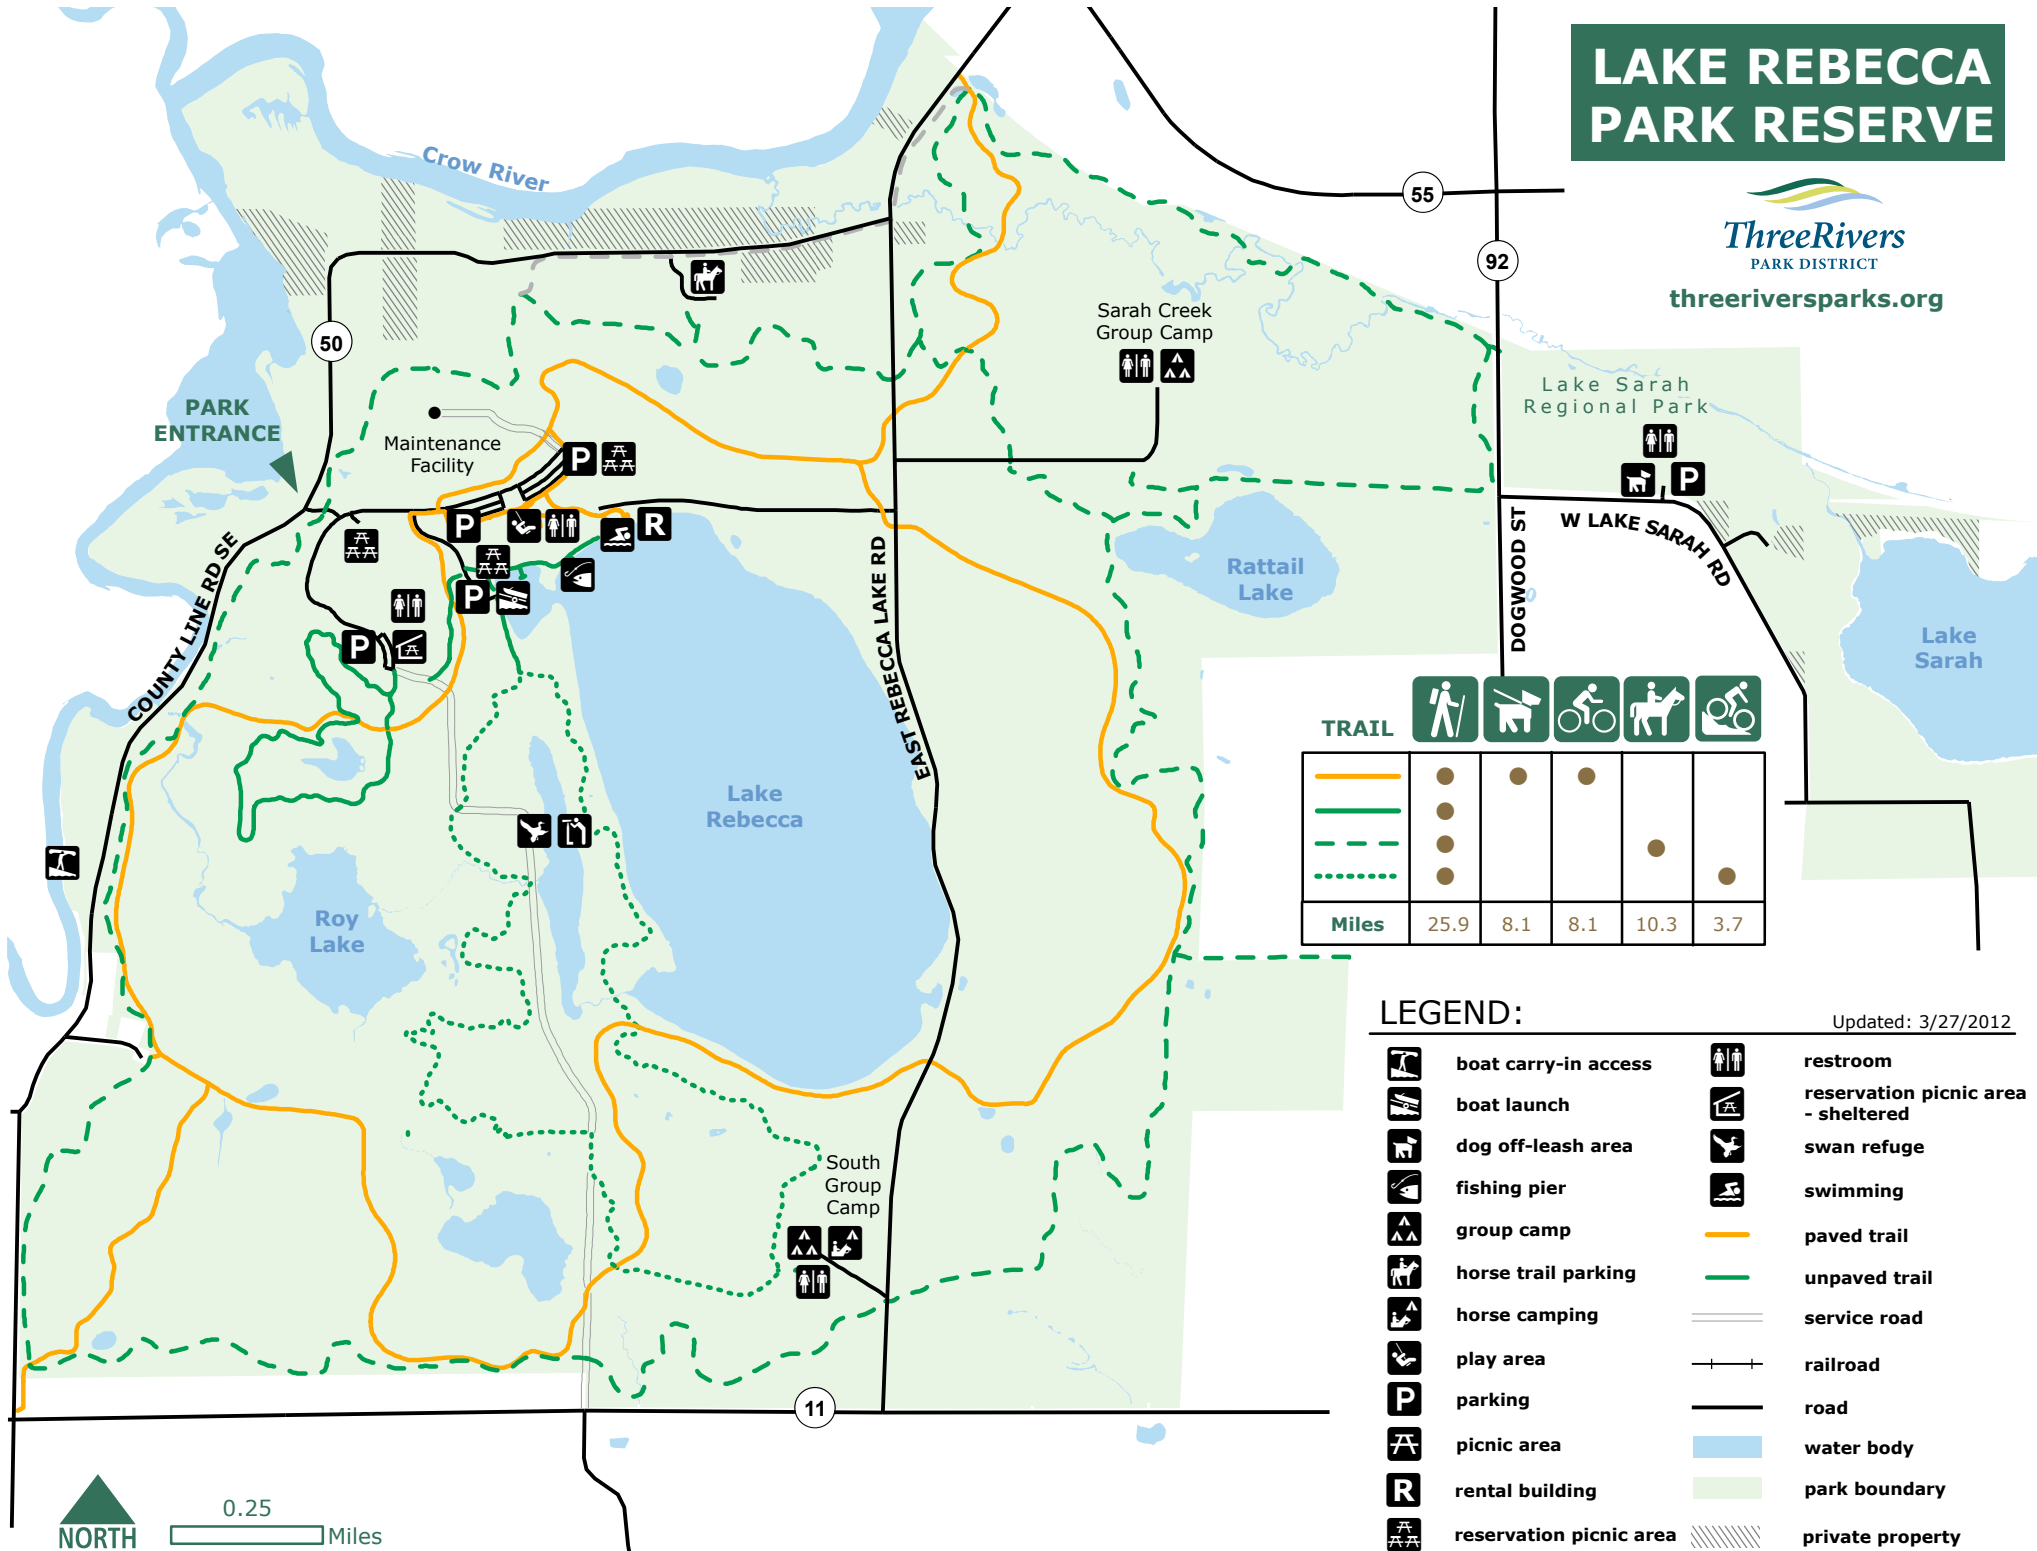

# LAKE REBECCA PARK RESERVE

threeriversparks.org

TRAIL					
	●	●	●		
	●				
	●			●	
	●				●
Miles	25.9	8.1	8.1	10.3	3.7

## LEGEND:

Updated: 3/27/2012

- |  |                         |  |                                     |
|--|-------------------------|--|-------------------------------------|
|  | boat carry-in access    |  | restroom                            |
|  | boat launch             |  | reservation picnic area - sheltered |
|  | dog off-leash area      |  | swan refuge                         |
|  | fishing pier            |  | swimming                            |
|  | group camp              |  | paved trail                         |
|  | horse trail parking     |  | unpaved trail                       |
|  | horse camping           |  | service road                        |
|  | play area               |  | railroad                            |
|  | parking                 |  | road                                |
|  | picnic area             |  | water body                          |
|  | rental building         |  | park boundary                       |
|  | reservation picnic area |  | private property                    |