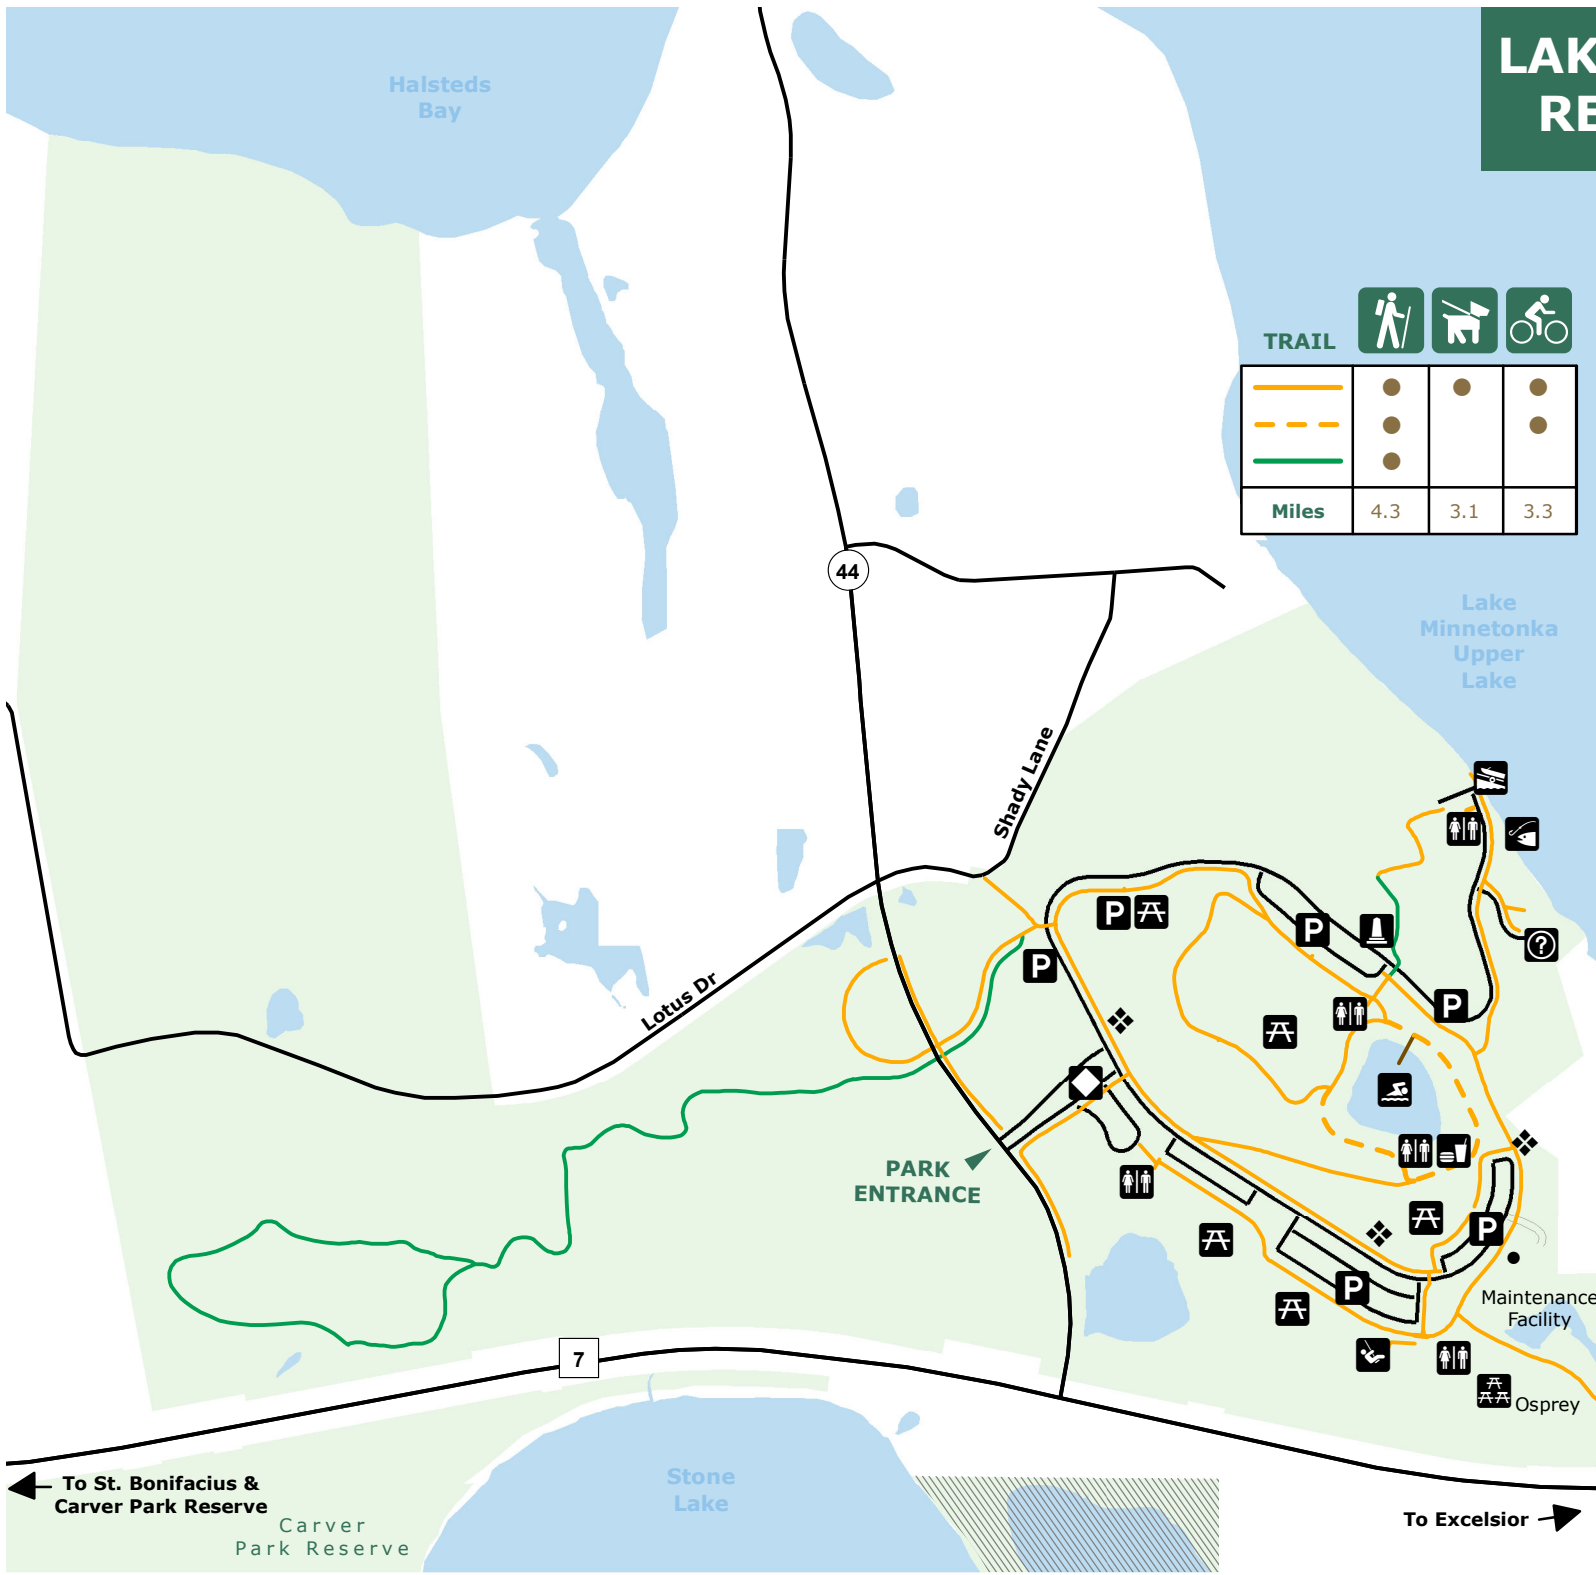

LAKE MINNETONKA REGIONAL PARK

threeiversparks.org

TRAIL			
	●	●	●
	●		●
	●		
Miles	4.3	3.1	3.3

LEGEND: Updated: 5/18/2011

- boat launch
- concession
- entry station
- fishing pier
- historic site
- parking
- picnic area
- play area
- reservation picnic area
- restroom
- rest area/bench
- swimming
- visitor center/reservation meeting rooms
- paved trail
- unpaved trail
- road
- service road
- water body
- park boundary

← To St. Bonifacius & Carver Park Reserve
Carver Park Reserve

To Excelsior →