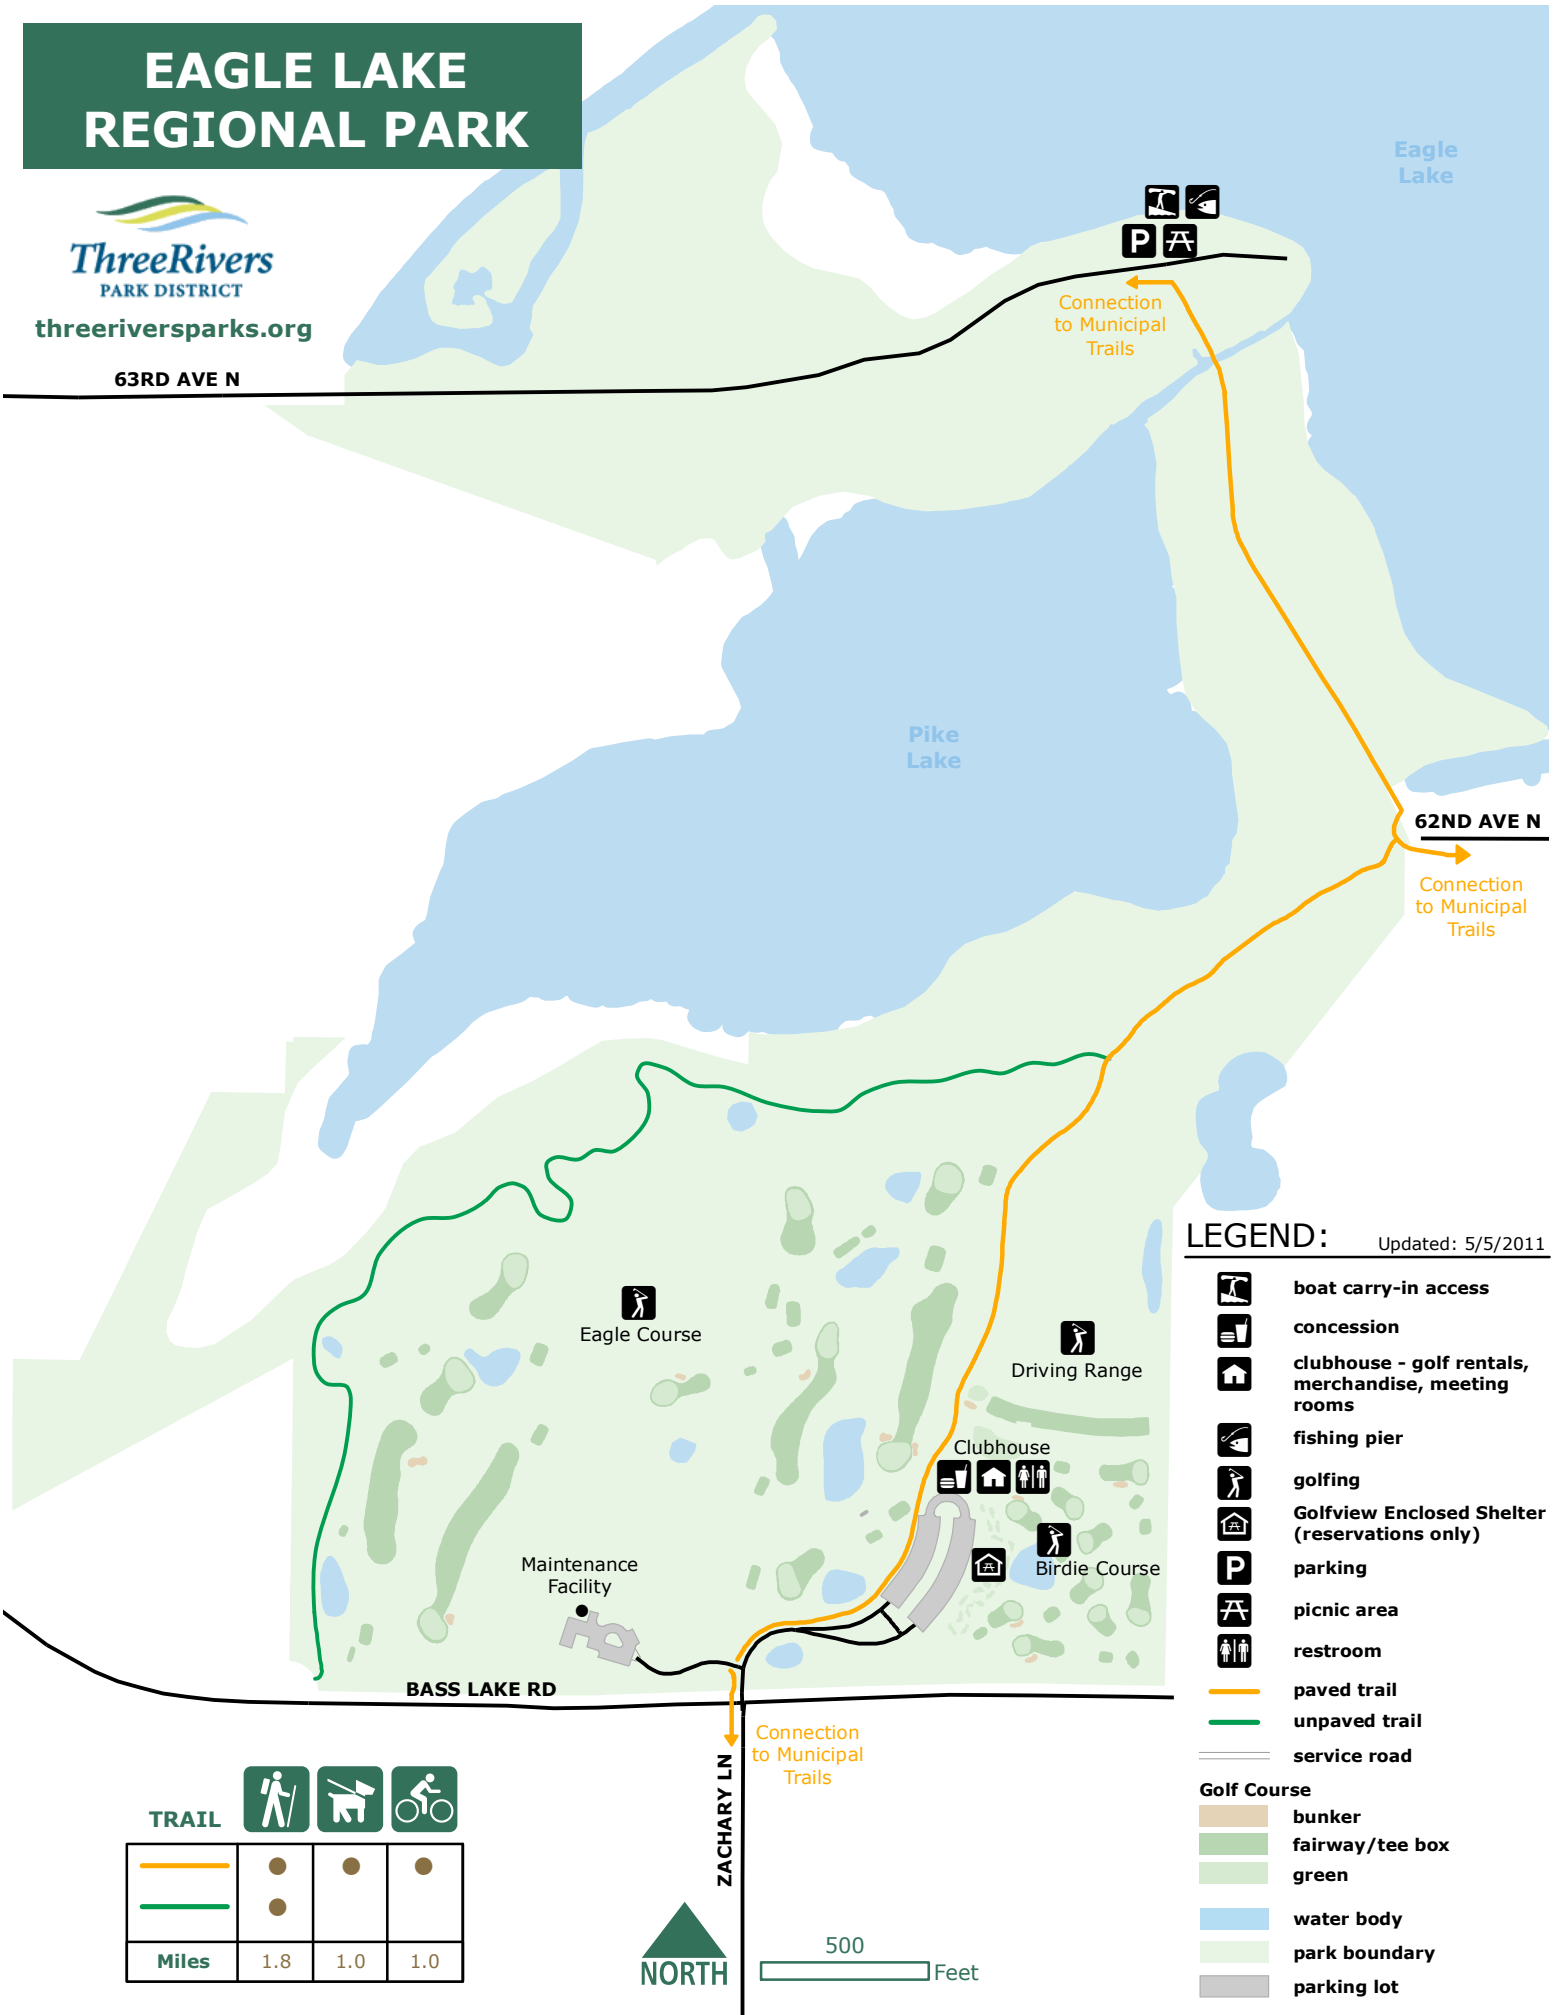

EAGLE LAKE REGIONAL PARK

threeriversparks.org

63RD AVE N

LEGEND: Updated: 5/5/2011

- boat carry-in access
- concession
- clubhouse - golf rentals, merchandise, meeting rooms
- fishing pier
- golfing
- Golfview Enclosed Shelter (reservations only)
- parking
- picnic area
- restroom

- paved trail
 - unpaved trail
 - service road
- Golf Course**
- bunker
 - fairway/tee box
 - green
 - water body
 - park boundary
 - parking lot

TRAIL			
	●	●	●
	●		
Miles	1.8	1.0	1.0