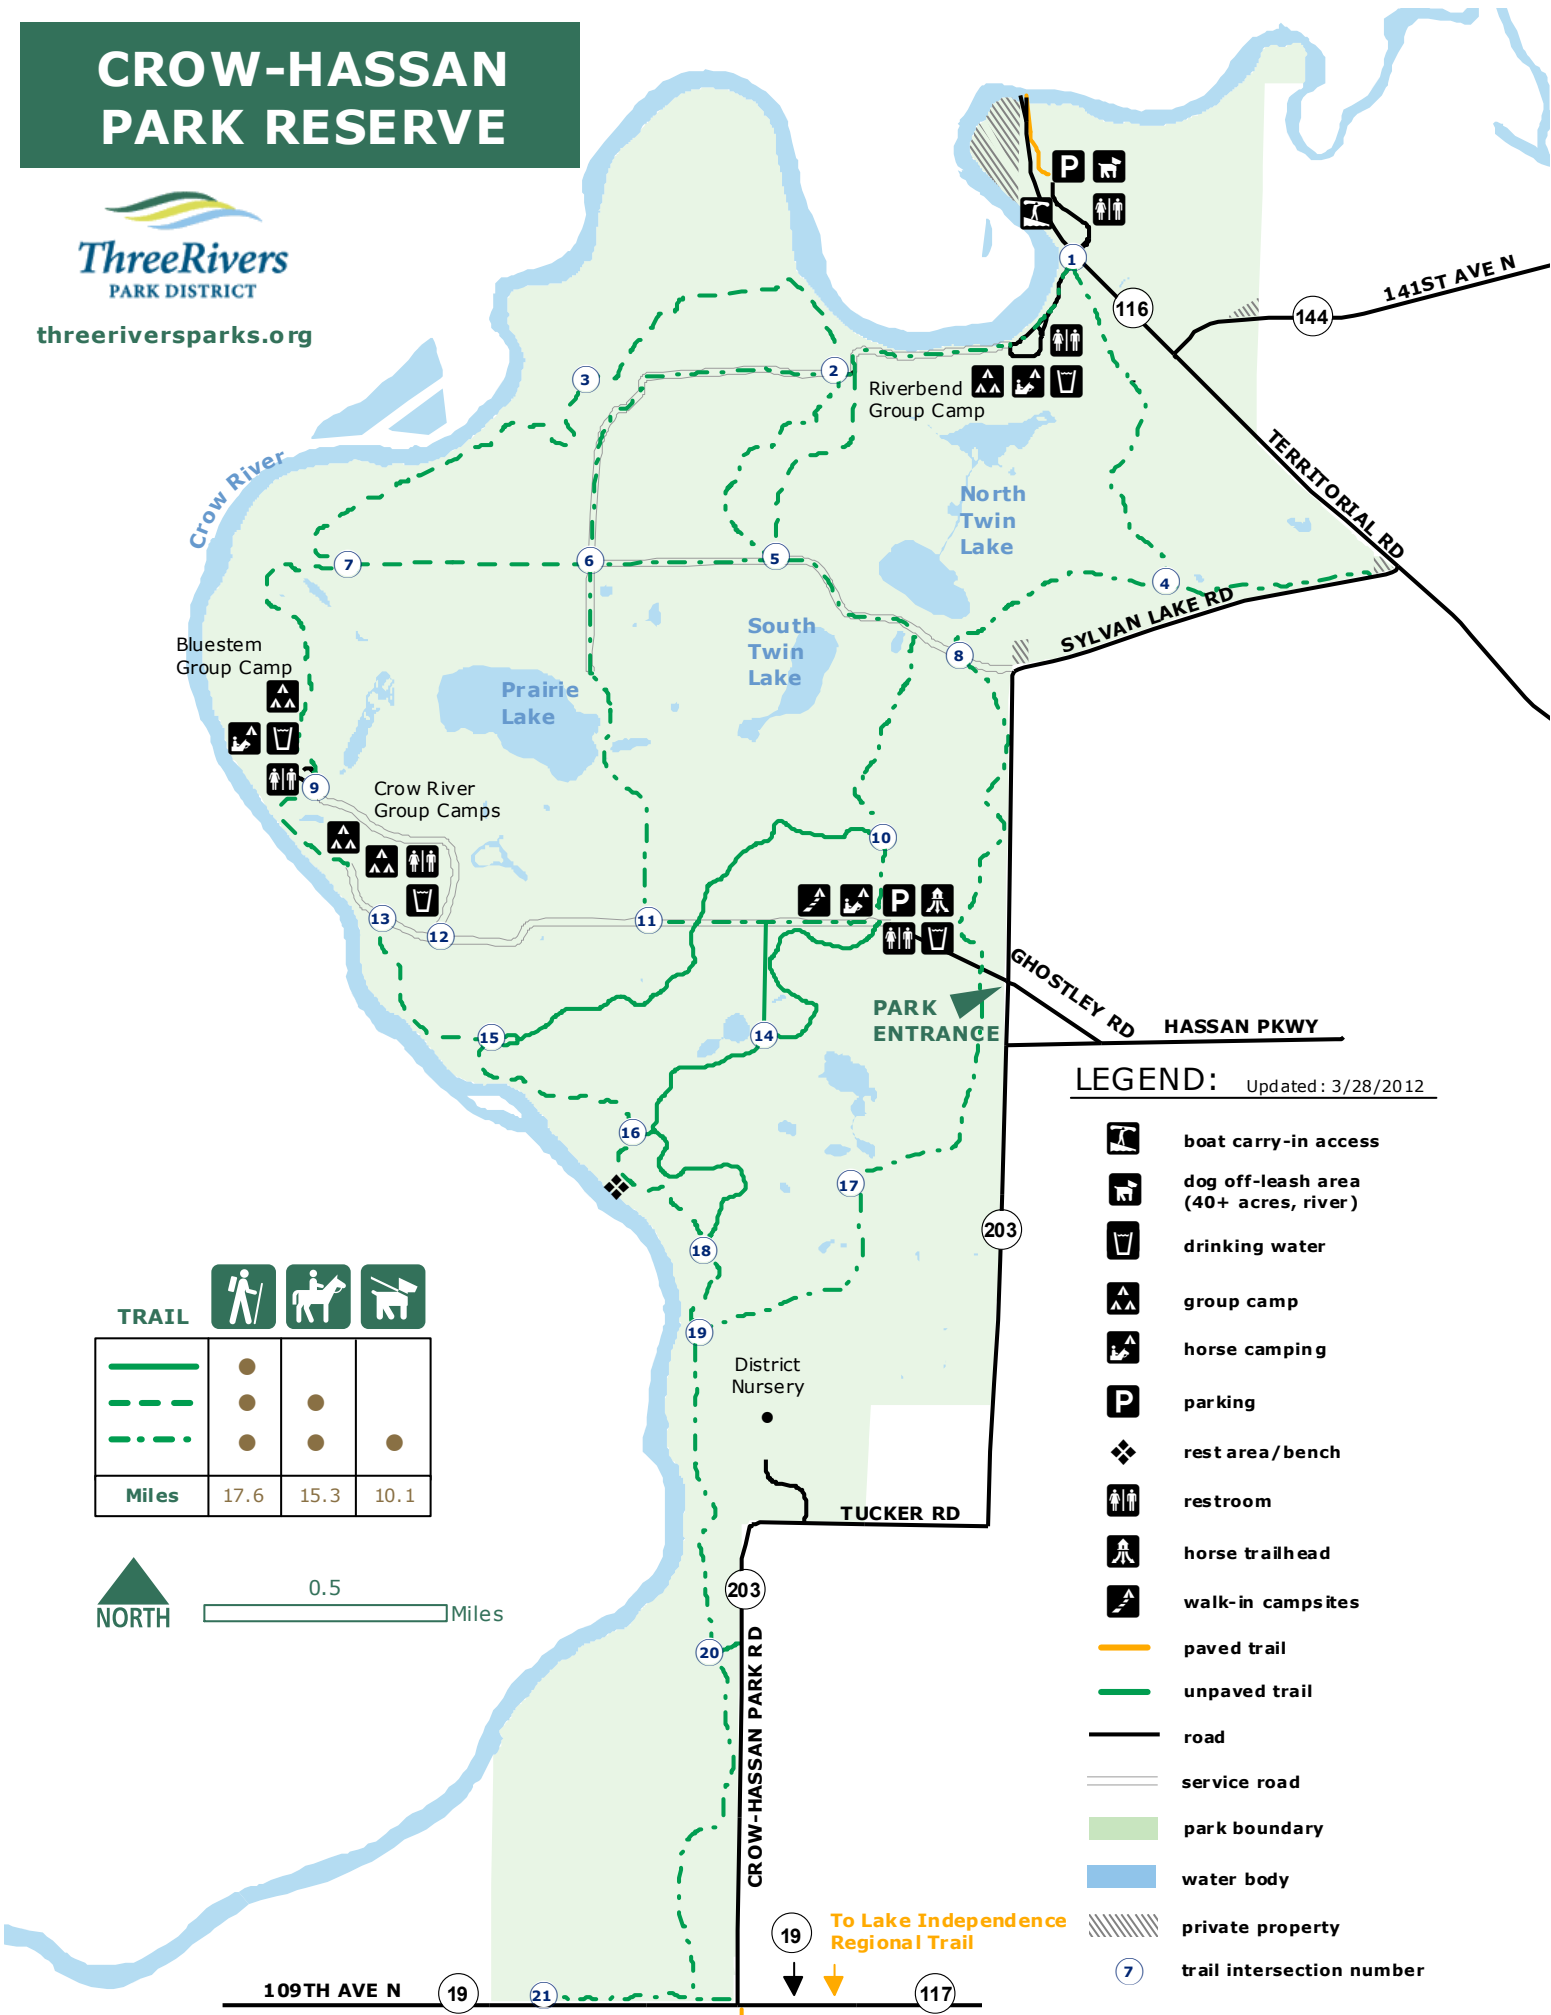

CROW-HASSAN PARK RESERVE

threeriversparks.org

Crow River

Bluestem Group Camp

Prairie Lake

South Twin Lake

North Twin Lake

Crow River Group Camps

Riverbend Group Camp

PARK ENTRANCE

District Nursery

SYLVAN LAKE RD

GHOSTLEY RD

HASSAN PKWY

TUCKER RD

CROW-HASSAN PARK RD

141ST AVE N

TERRITORIAL RD

109TH AVE N

To Lake Independence Regional Trail

LEGEND:

Updated: 3/28/2012

- boat carry-in access
- dog off-leash area (40+ acres, river)
- drinking water
- group camp
- horse camping
- parking
- rest area/bench
- restroom
- horse trailhead
- walk-in campsites
- paved trail
- unpaved trail
- road
- service road
- park boundary
- water body
- private property
- trail intersection number

TRAIL

Miles	17.6	15.3	10.1

0.5 Miles