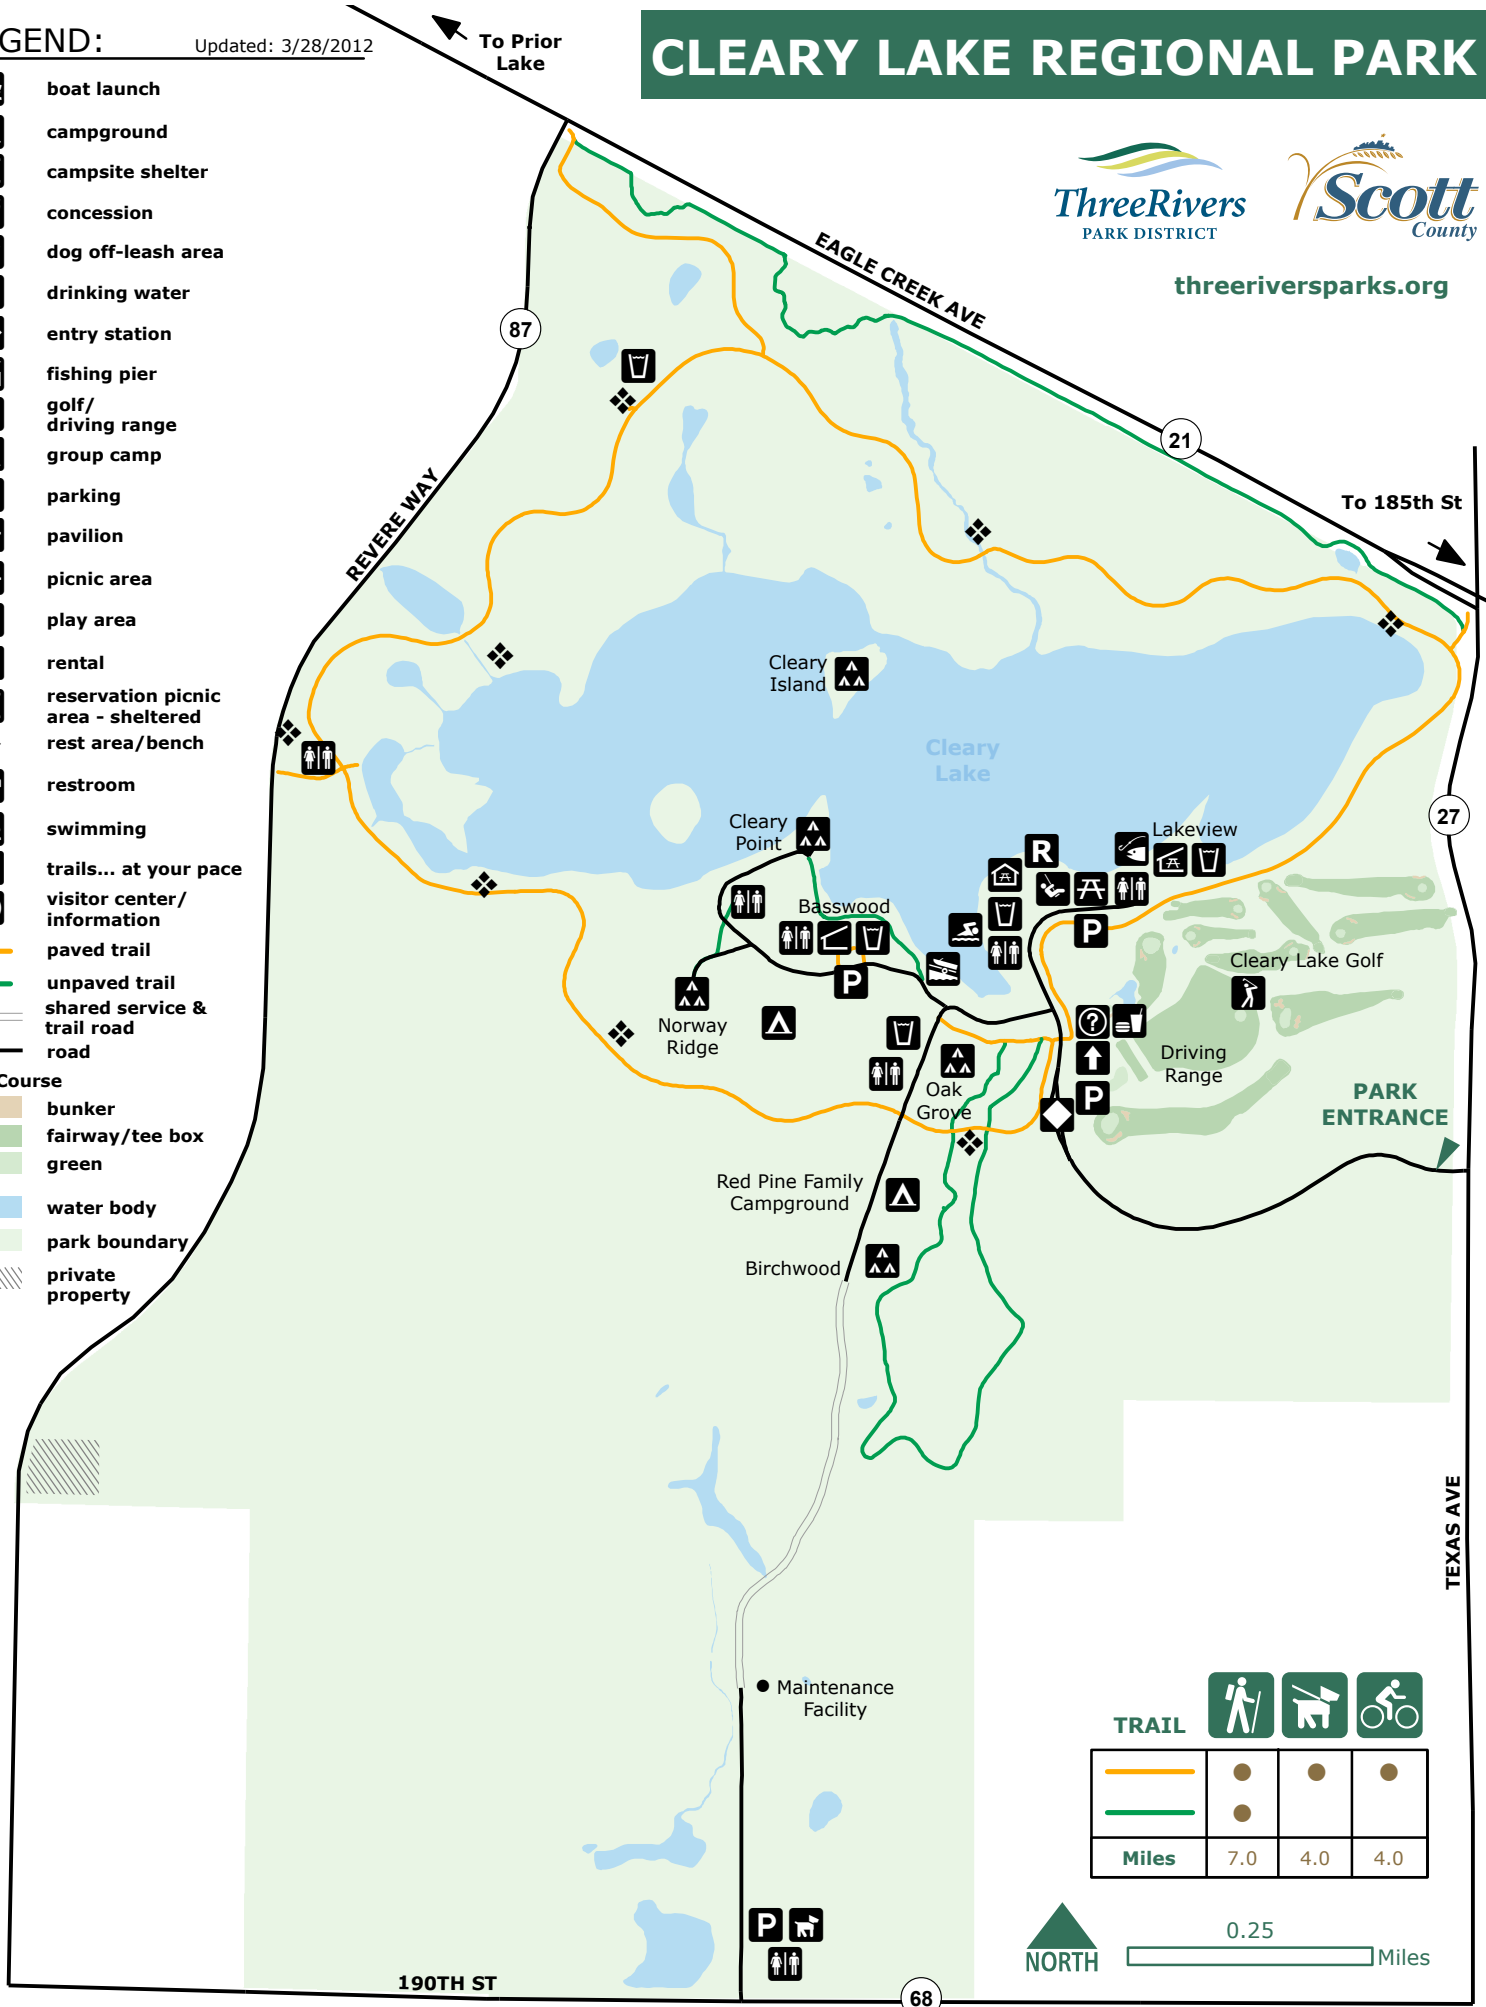

LEGEND:

Updated: 3/28/2012

CLEARY LAKE REGIONAL PARK

threeriversparks.org

- boat launch
 - campground
 - campsite shelter
 - concession
 - dog off-leash area
 - drinking water
 - entry station
 - fishing pier
 - golf/driving range
 - group camp
 - parking
 - pavilion
 - picnic area
 - play area
 - rental
 - reservation picnic area - sheltered
 - rest area/bench
 - restroom
 - swimming
 - trails... at your pace
 - visitor center/information
 - paved trail
 - unpaved trail
 - shared service & trail road
 - road
- Golf Course**
- bunker
 - fairway/tee box
 - green
 - water body
 - park boundary
 - private property

TRAIL			
	●	●	●
	●		
Miles	7.0	4.0	4.0

190TH ST

68

TEXAS AVE

PARK ENTRANCE

To 185th St

To Prior Lake

EAGLE CREEK AVE

Norway Ridge

Basswood

Cleary Point

Cleary Island

Cleary Lake

Lakeview

Cleary Lake Golf

Driving Range

Oak Grove