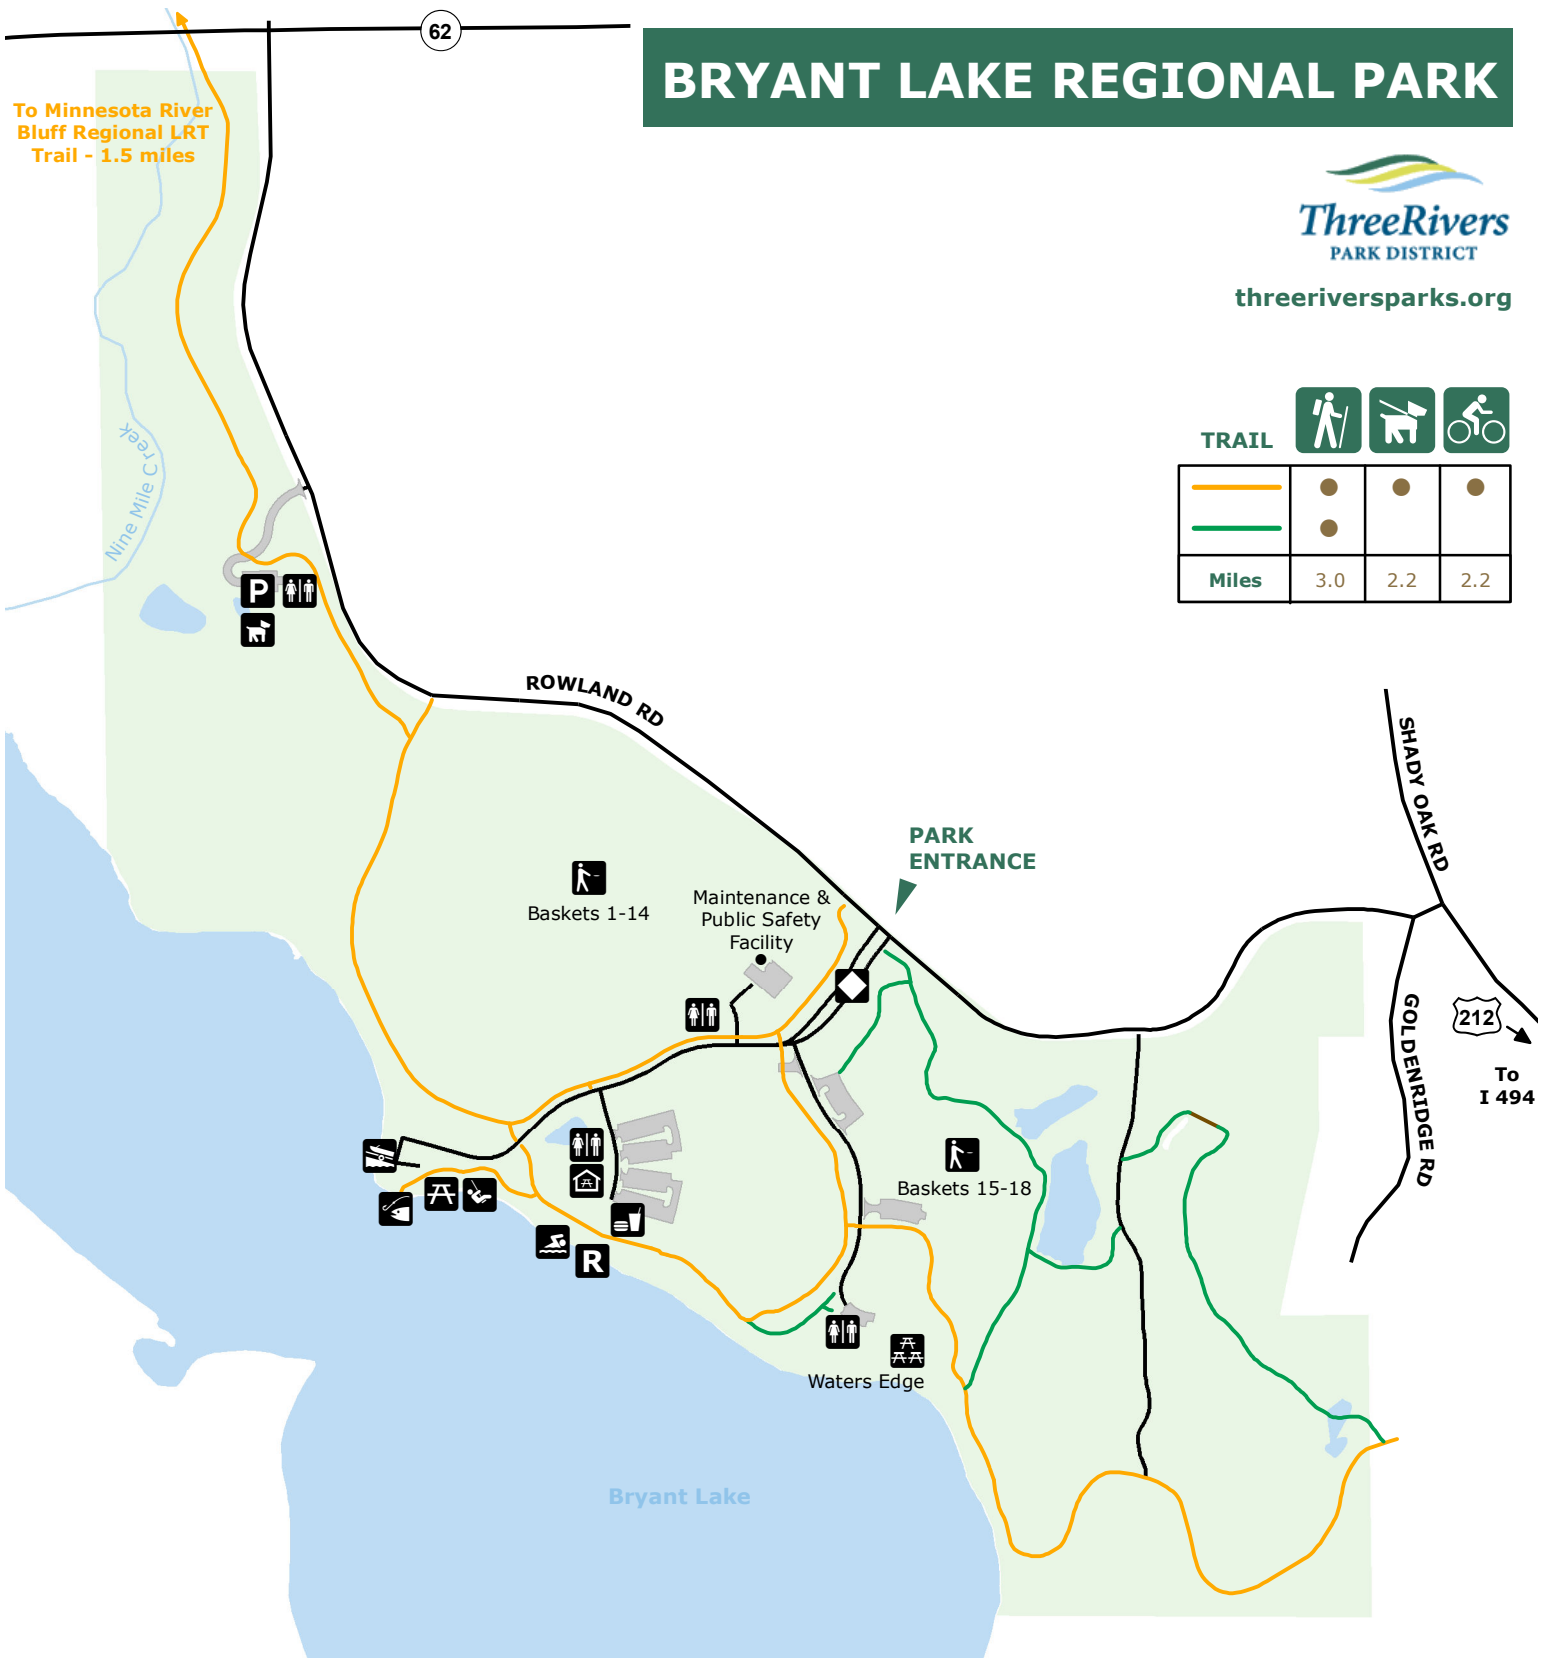

BRYANT LAKE REGIONAL PARK

To Minnesota River Bluff Regional LRT Trail - 1.5 miles

threeriversparks.org

TRAIL			
	●	●	●
	●		
Miles	3.0	2.2	2.2

LEGEND:

Updated: 5/2/2011

- | | | | | | |
|--|--------------------|--|----------------------------|--|---------------|
| | boat launch | | pavilion: reservation only | | paved trail |
| | concessions | | picnic area | | unpaved trail |
| | disc golf | | play area | | road |
| | dog off-leash area | | restroom | | service road |
| | entry station | | reservation picnic area | | water body |
| | fishing pier | | rentals | | park boundary |
| | parking | | swimming | | parking lot |